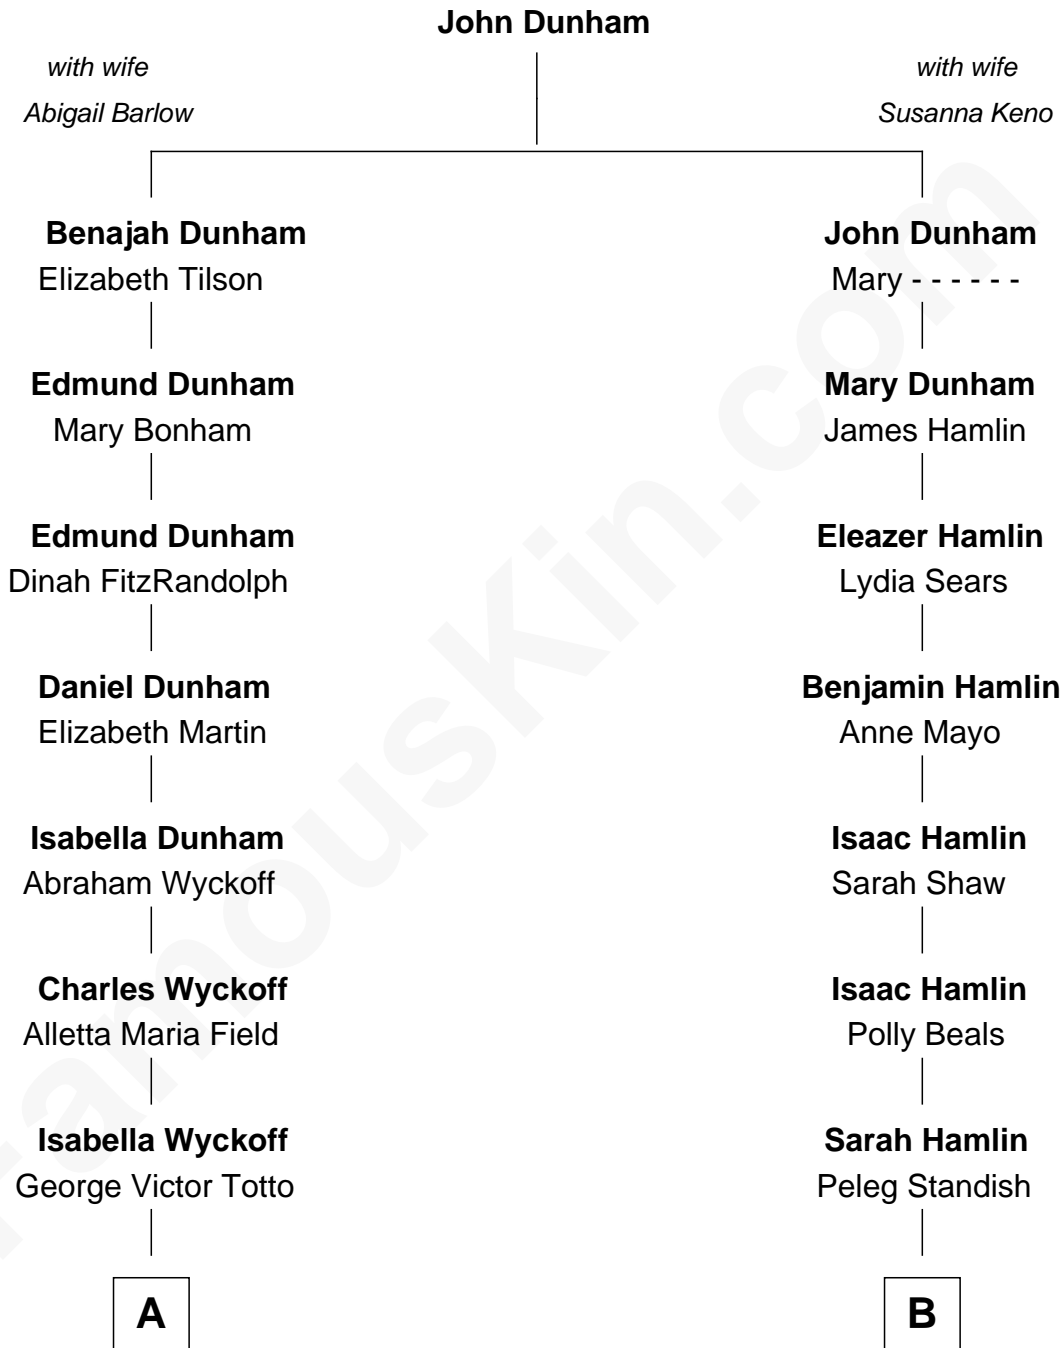

FamousKin.com
Relationship Chart of
Georgia O'Keeffe
American Artist

8th cousin 4 times removed of

Dan Quayle
44th U.S. Vice-President

A

Ida Ten Eyck Totto
Francis Calyxtus O'Keeffe

Georgia O'Keeffe
American Artist

B

Sally Standish
Reuben Burras

Oscar Burras
Annette Hakes

Delia Burras
William Orran Cline

Marie Pauline Cline
Robert Harwood Quayle

James Cline Quayle
Martha Corinne Pulliam

Dan Quayle
44th U.S. Vice-President