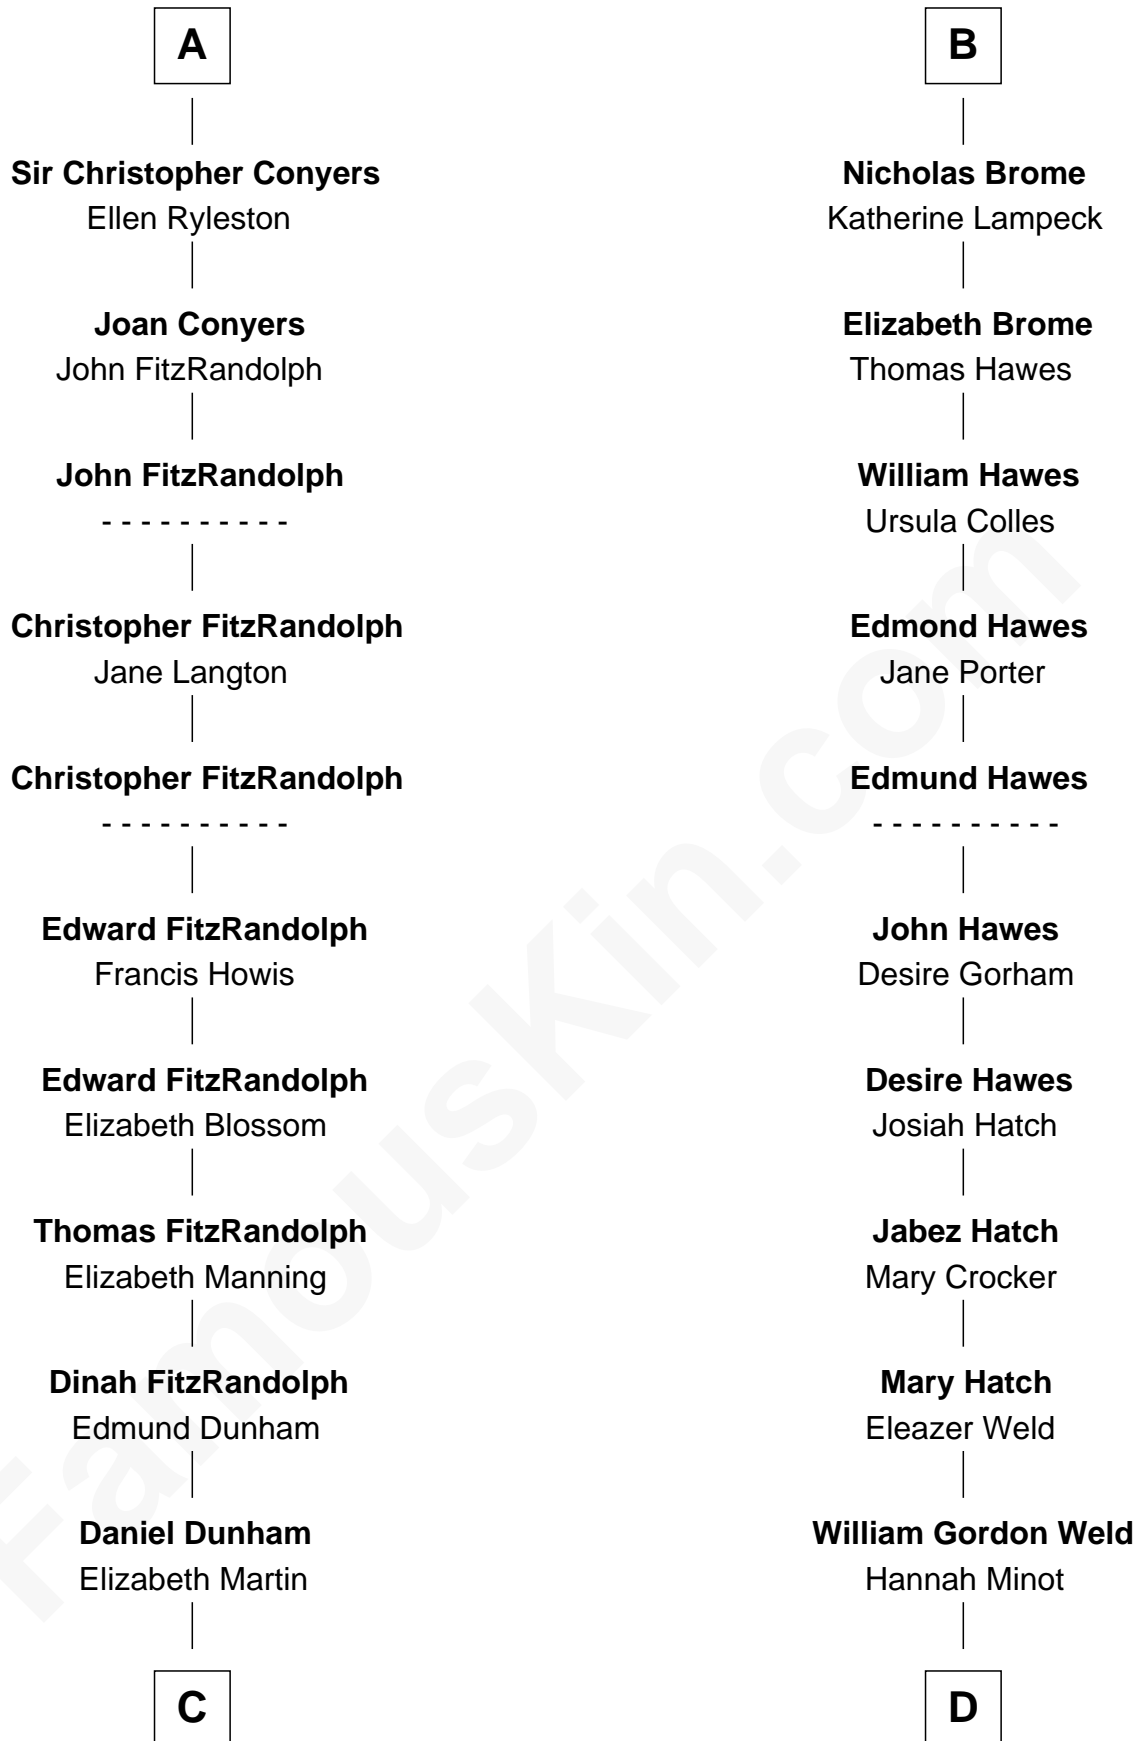

FamousKin.com Relationship Chart of

Georgia O'Keeffe

American Artist

21st cousin of

Bill Weld

68th Governor of Massachusetts

Sir William de Ros

Lucy FitzPiers

C

Isabella Dunham

Abraham Wyckoff

Charles Wyckoff

Alletta Maria Field

Isabella Wyckoff

George Victor Totto

Ida Ten Eyck Totto

Francis Calyxtus O'Keeffe

Georgia O'Keeffe

American Artist

D

Thomas Swan Weld

Sarah Sumner

Dr. Francis Minot Weld

Fanny Elizabeth Bartholomew