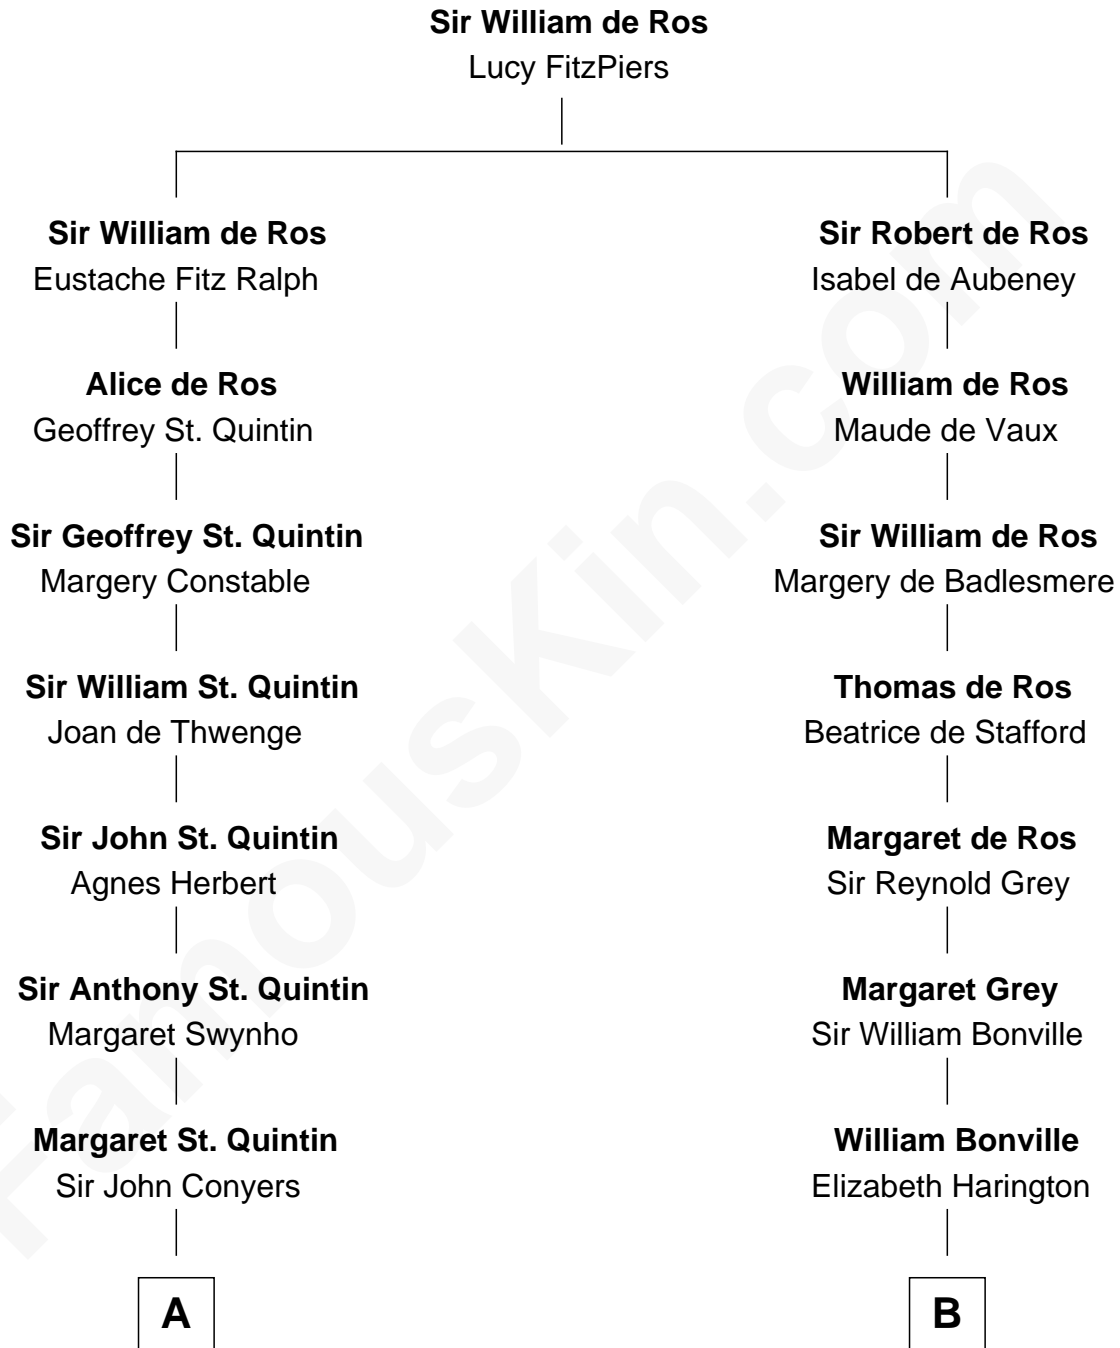

FamousKin.com
Relationship Chart of
Georgia O'Keeffe
American Artist

20th cousin 1 time removed of

Seth Low

Mayor of New York City President of Columbia University

C

Isabella Dunham
Abraham Wyckoff

Charles Wyckoff
Alletta Maria Field

Isabella Wyckoff
George Victor Totto

Ida Ten Eyck Totto
Francis Calyxtus O'Keeffe

Georgia O'Keeffe
American Artist

D

Thomas Porter
Ruth Allen

Mary Porter
Seth Low

Abiel Abbot Low
Ellen Almira Dow

Seth Low