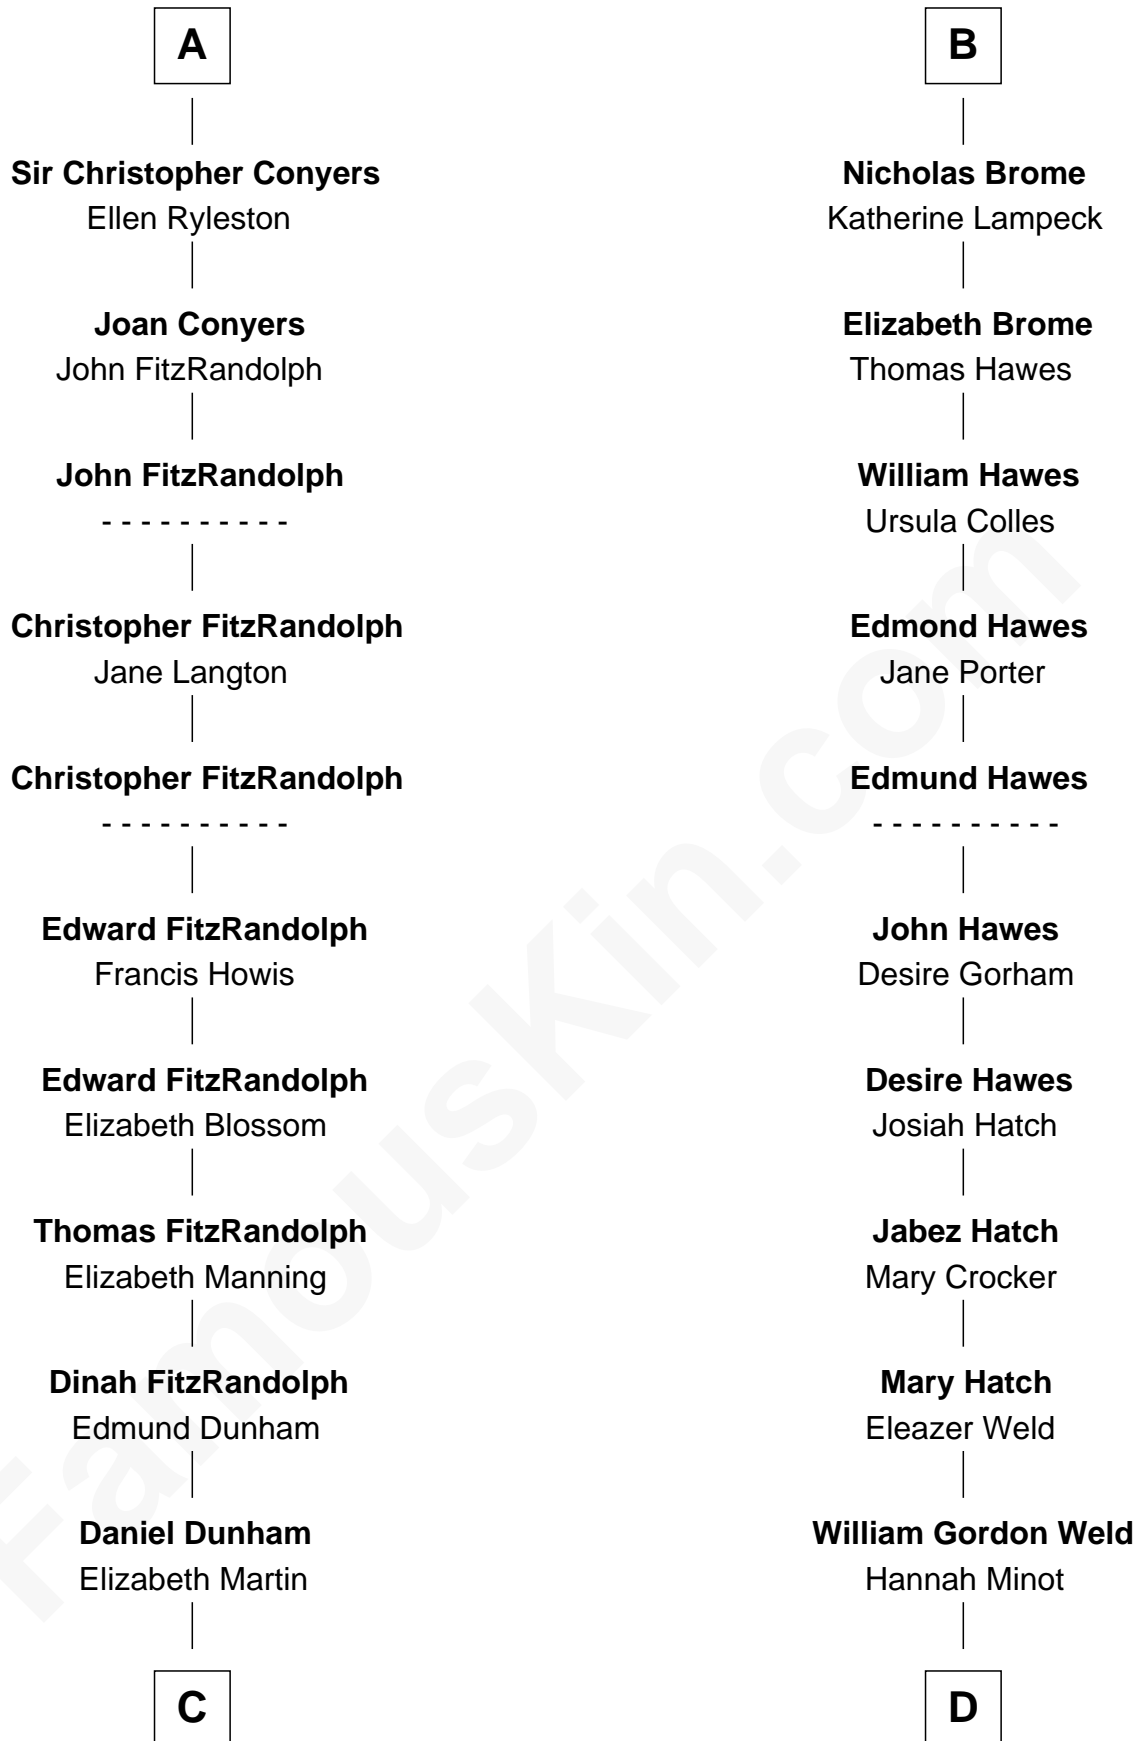

FamousKin.com Relationship Chart of

Georgia O'Keeffe

American Artist

21st cousin of

Tuesday Weld

TV and Movie Actress

Sir William de Ros

Lucy FitzPiers

C

Isabella Dunham

Abraham Wyckoff

Charles Wyckoff

Alletta Maria Field

Isabella Wyckoff

George Victor Totto

Ida Ten Eyck Totto

Edward Motley Weld

Sarah Lothrop King

Lothrop Motley Weld

Yosene Balfour Ker

Tuesday Weld

TV and Movie Actress