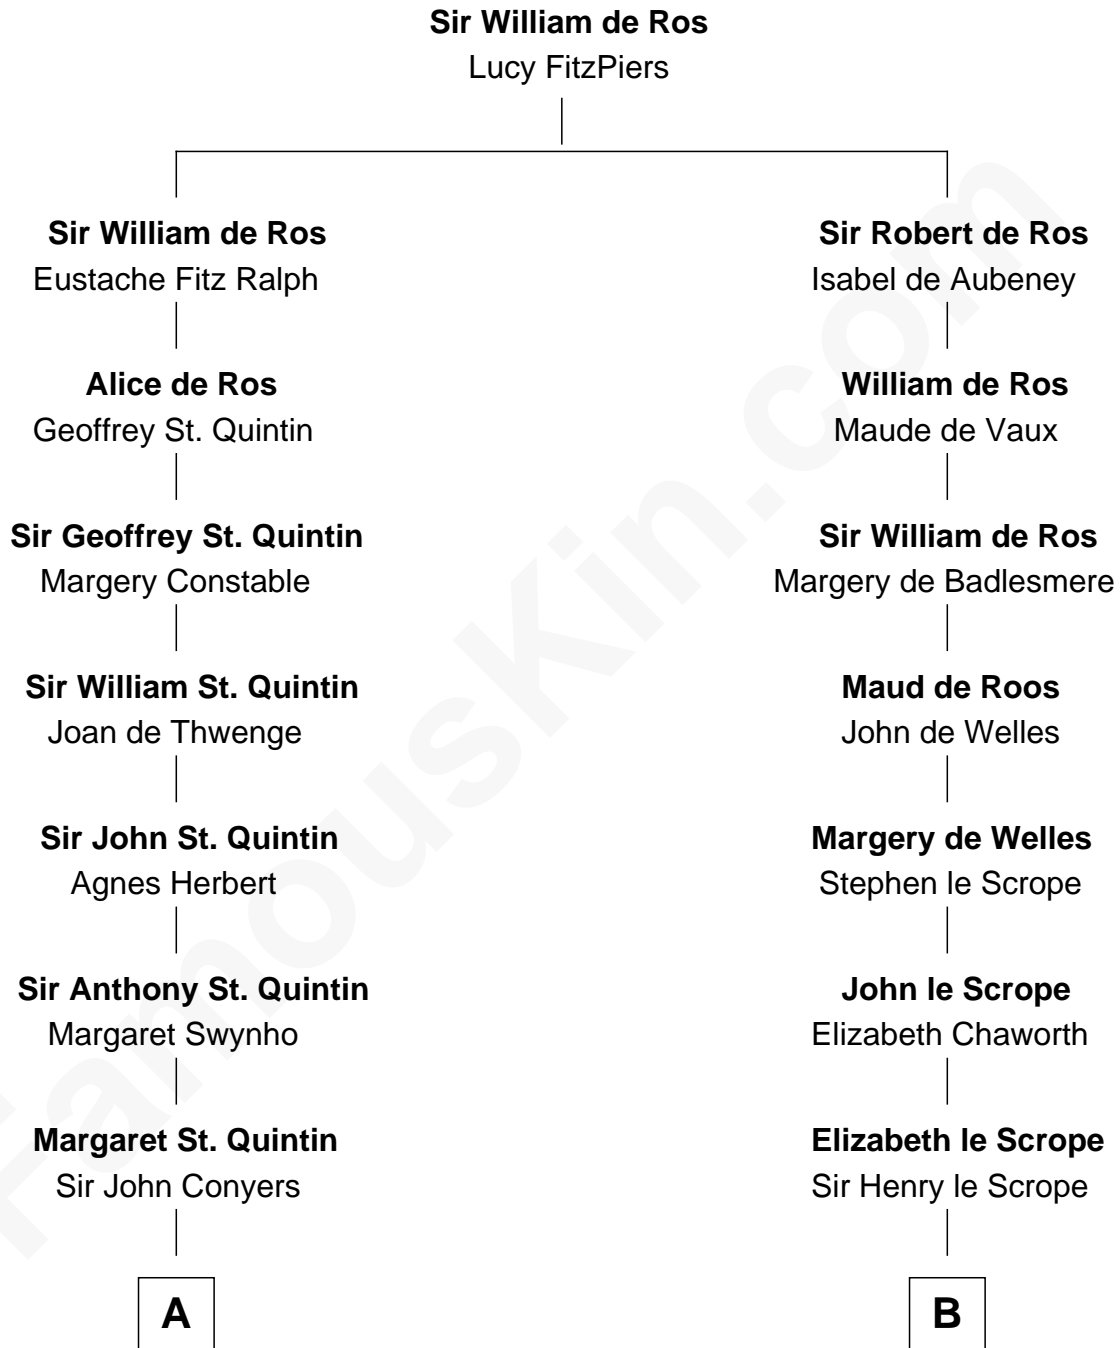

## Relationship Chart of

### Georgia O'Keeffe

*American Artist*

19th cousin 2 times removed of

**Helen Keller**  
*Author and Activist*

**C**

**Isabella Dunham**

Abraham Wyckoff

**Charles Wyckoff**