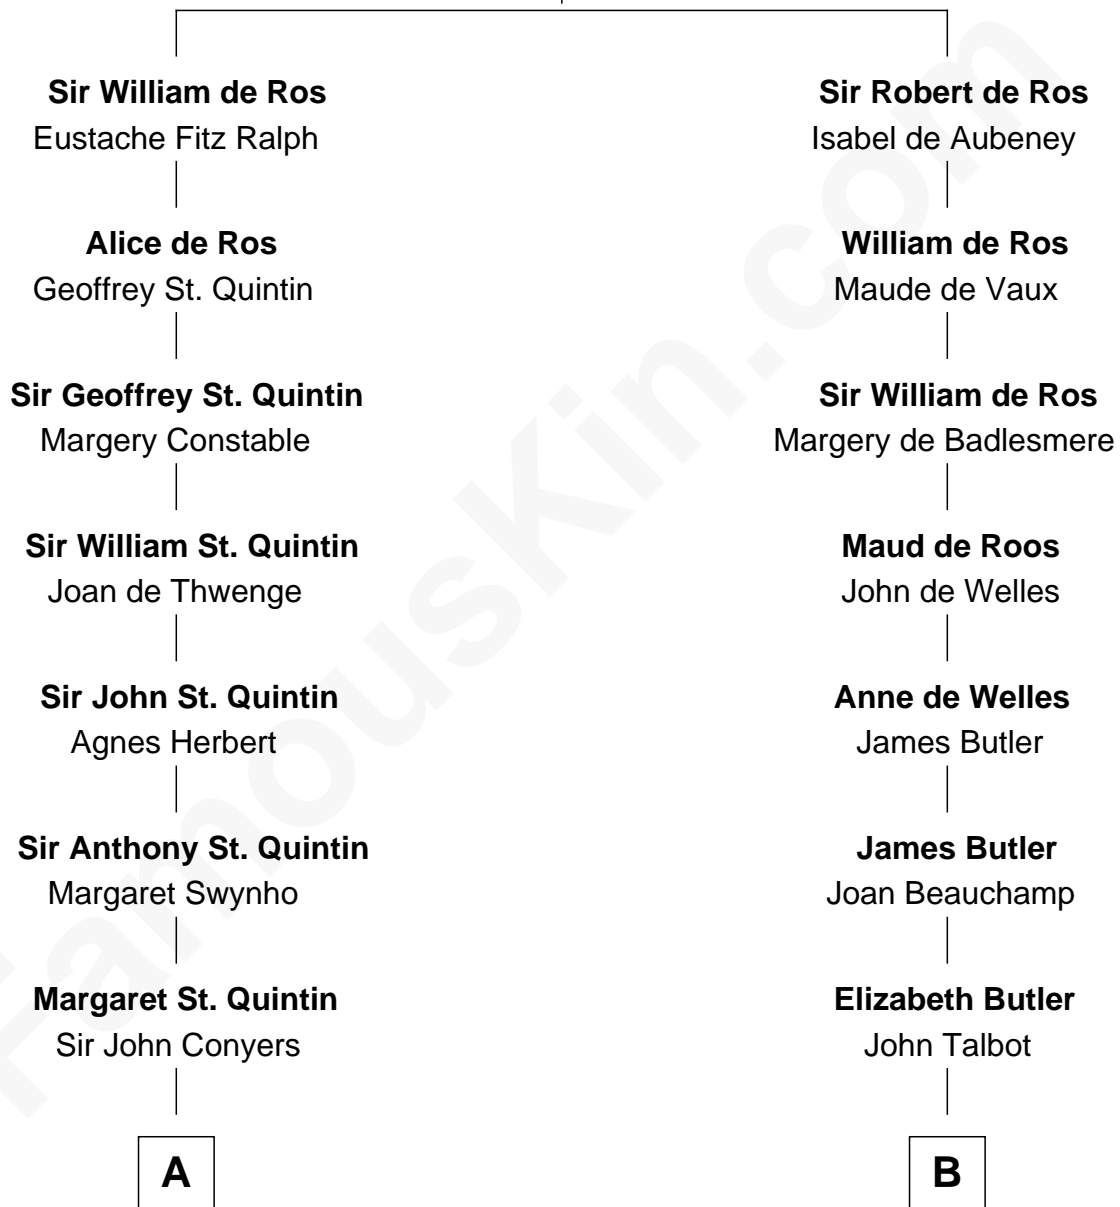

FamousKin.com Relationship Chart of

Georgia O'Keeffe

American Artist

21st cousin of

Archibald MacLeish

American Poet and Playwright

Sir William de Ros

Lucy FitzPiers

C

Isabella Dunham

Abraham Wyckoff

Charles Wyckoff

Alletta Maria Field

Isabella Wyckoff

George Victor Totto

Ida Ten Eyck Totto