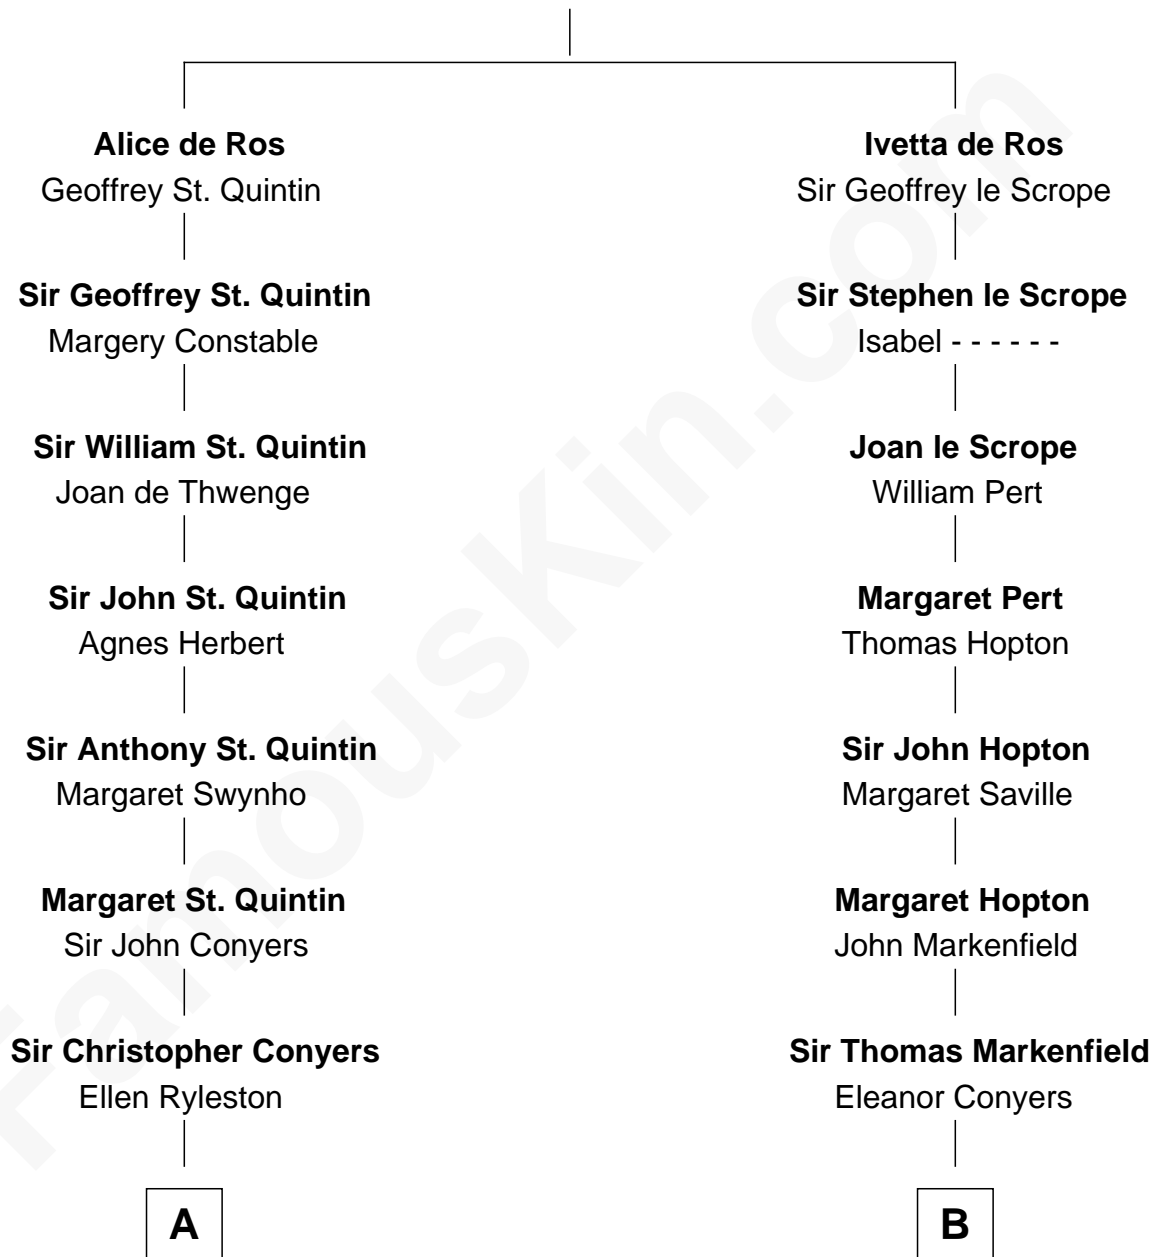

FamousKin.com Relationship Chart of

Georgia O'Keeffe

American Artist

20th cousin of

Leverett Saltonstall

55th Governor of Massachusetts

Sir William de Ros

Eustache Fitz Ralph

C

Charles Wyckoff

Alletta Maria Field

Isabella Wyckoff

George Victor Totto

Ida Ten Eyck Totto

Francis Calyxtus O'Keeffe

Georgia O'Keeffe

American Artist

D

Leverett Saltonstall

Mary Elizabeth Sanders

Leverett Saltonstall

Rose Smith Lee

Richard Middlecott Saltonstall

Eleanor Brooks

Leverett Saltonstall

55th Governor of Massachusetts