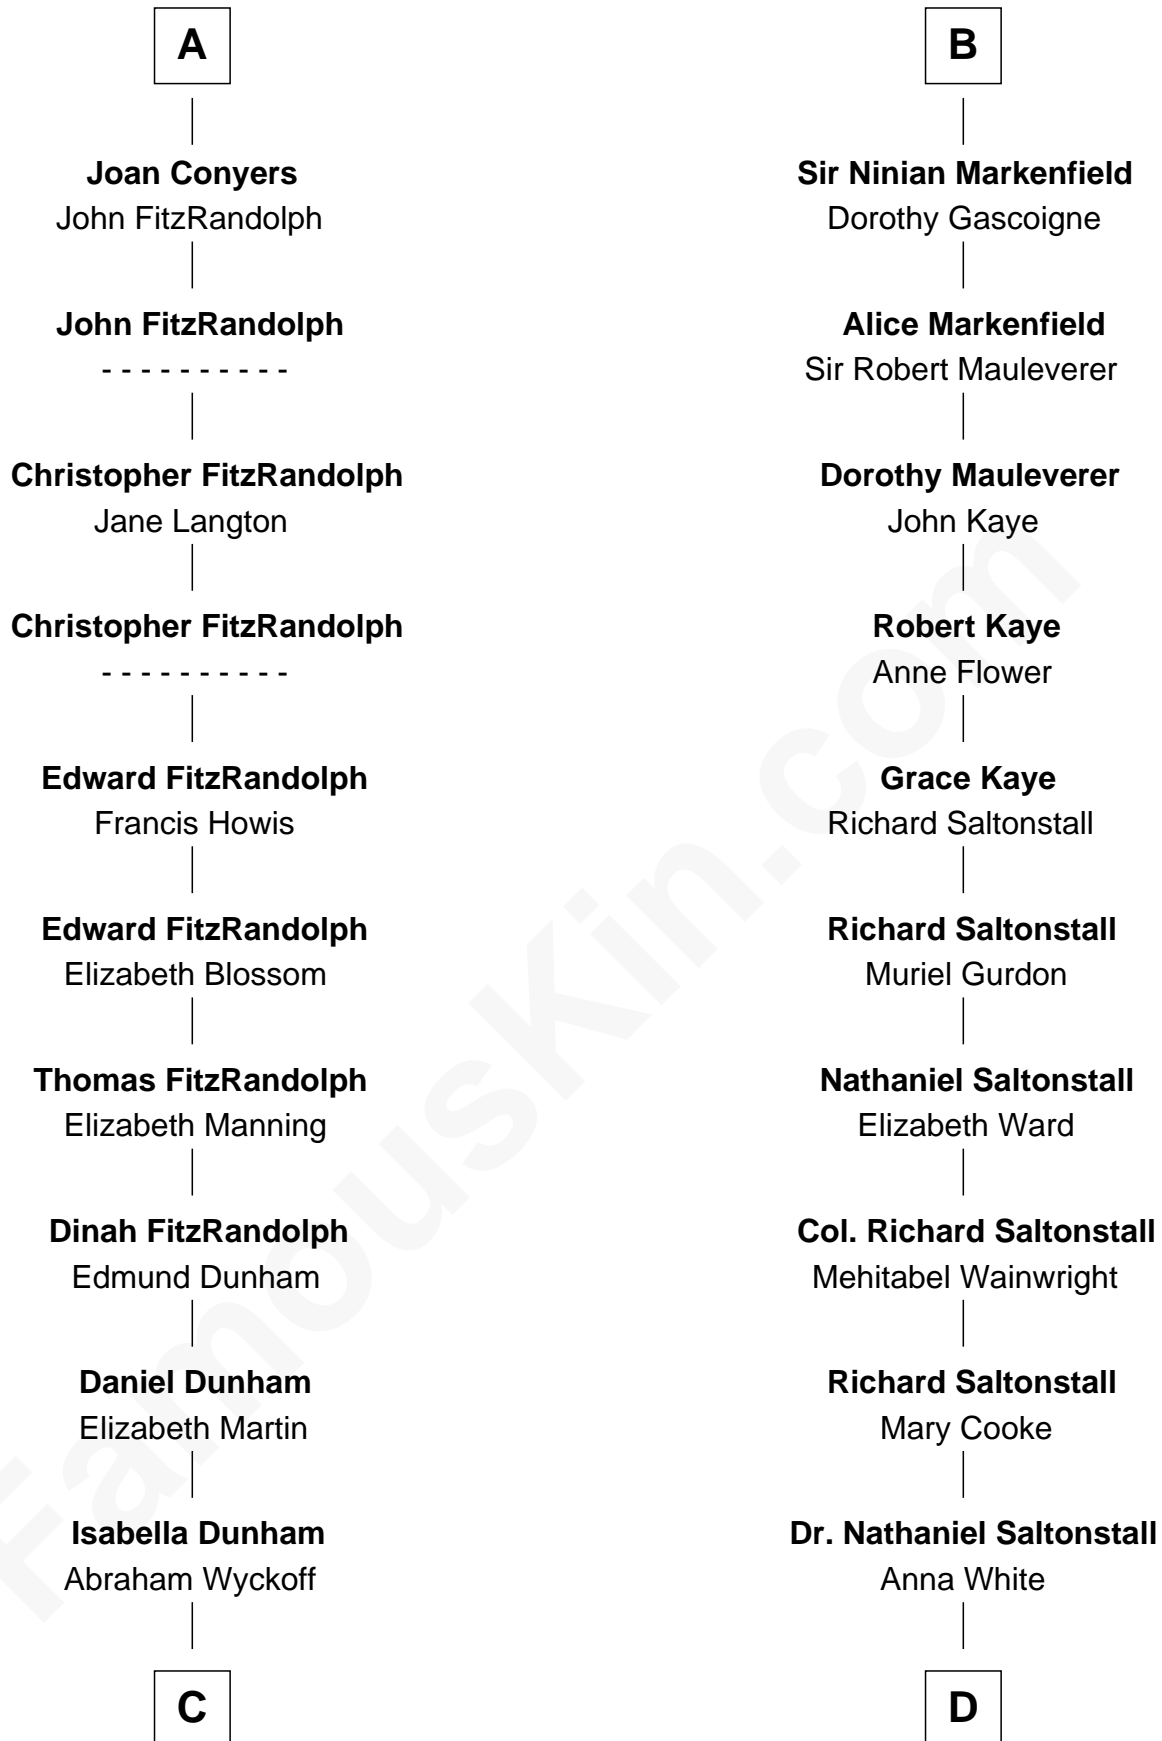

FamousKin.com Relationship Chart of

Georgia O'Keeffe

American Artist

20th cousin of

Leverett Saltonstall

55th Governor of Massachusetts

Sir William de Ros

Eustache Fitz Ralph

C

Charles Wyckoff

Alletta Maria Field

Isabella Wyckoff

George Victor Totto

Ida Ten Eyck Totto

Francis Calyxtus O'Keeffe

Georgia O'Keeffe

American Artist

D

Leverett Saltonstall

Mary Elizabeth Sanders

Leverett Saltonstall

Rose Smith Lee

Richard Middlecott Saltonstall

Eleanor Brooks

Leverett Saltonstall

55th Governor of Massachusetts