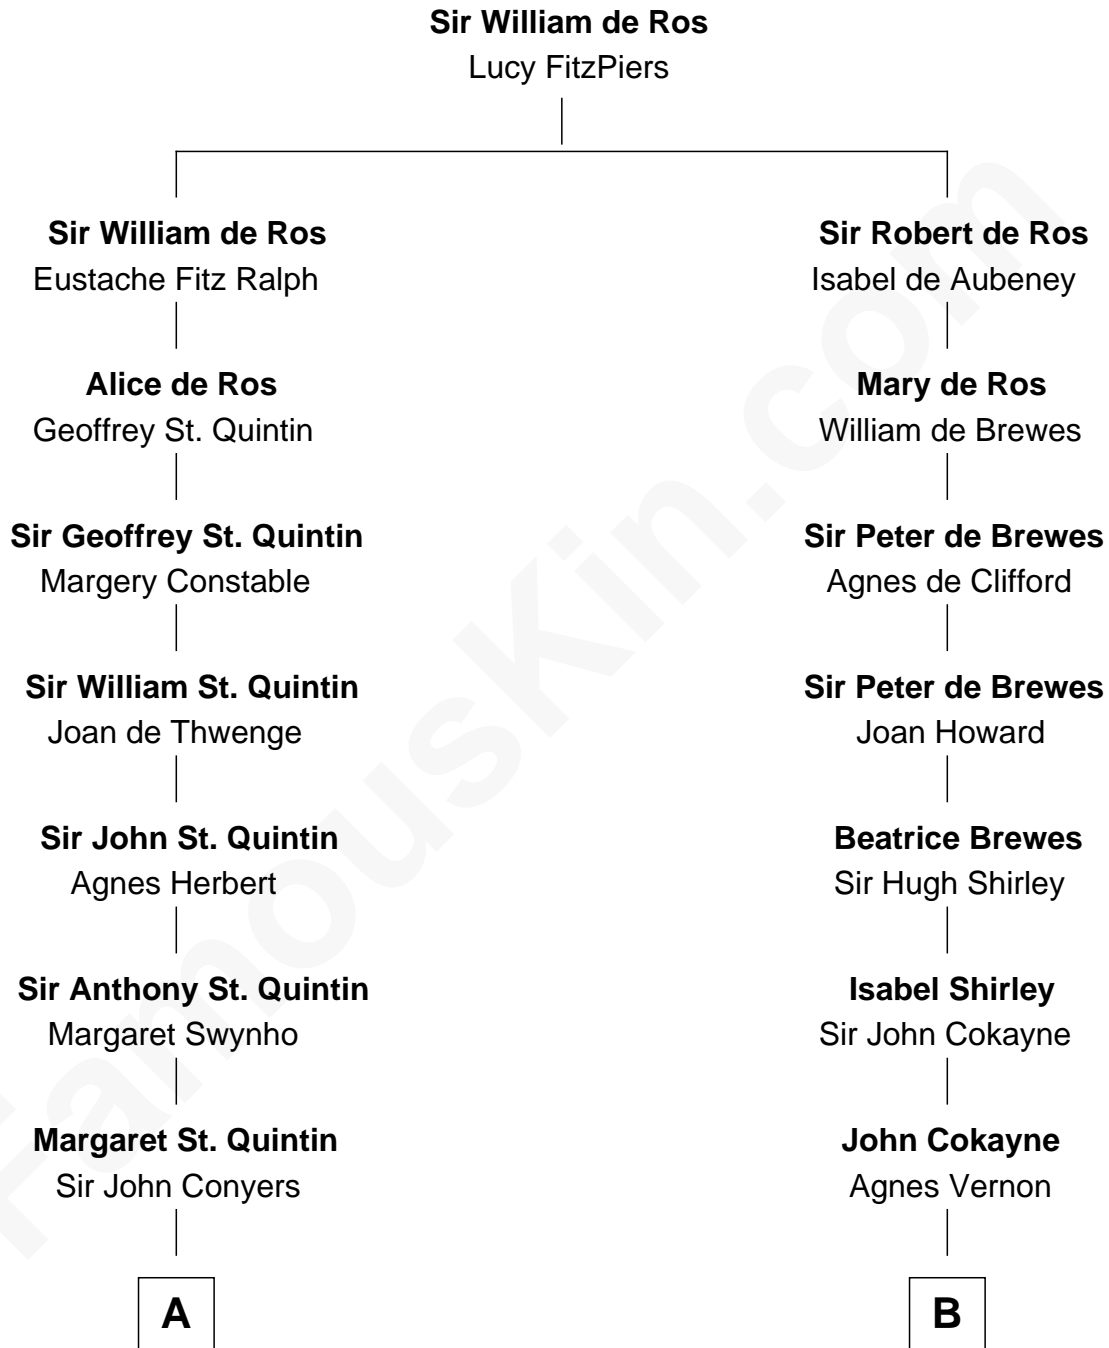

FamousKin.com
Relationship Chart of
Georgia O'Keeffe
American Artist

17th cousin 4 times removed of

Charles Carroll
Signer of the Declaration of Independence

C

—
Isabella Dunham

Abraham Wyckoff

—
Charles Wyckoff

Alletta Maria Field

—
Isabella Wyckoff

George Victor Totto

—
Ida Ten Eyck Totto

Francis Calyxtus O'Keeffe

—
Georgia O'Keeffe

American Artist

FamousKin.com