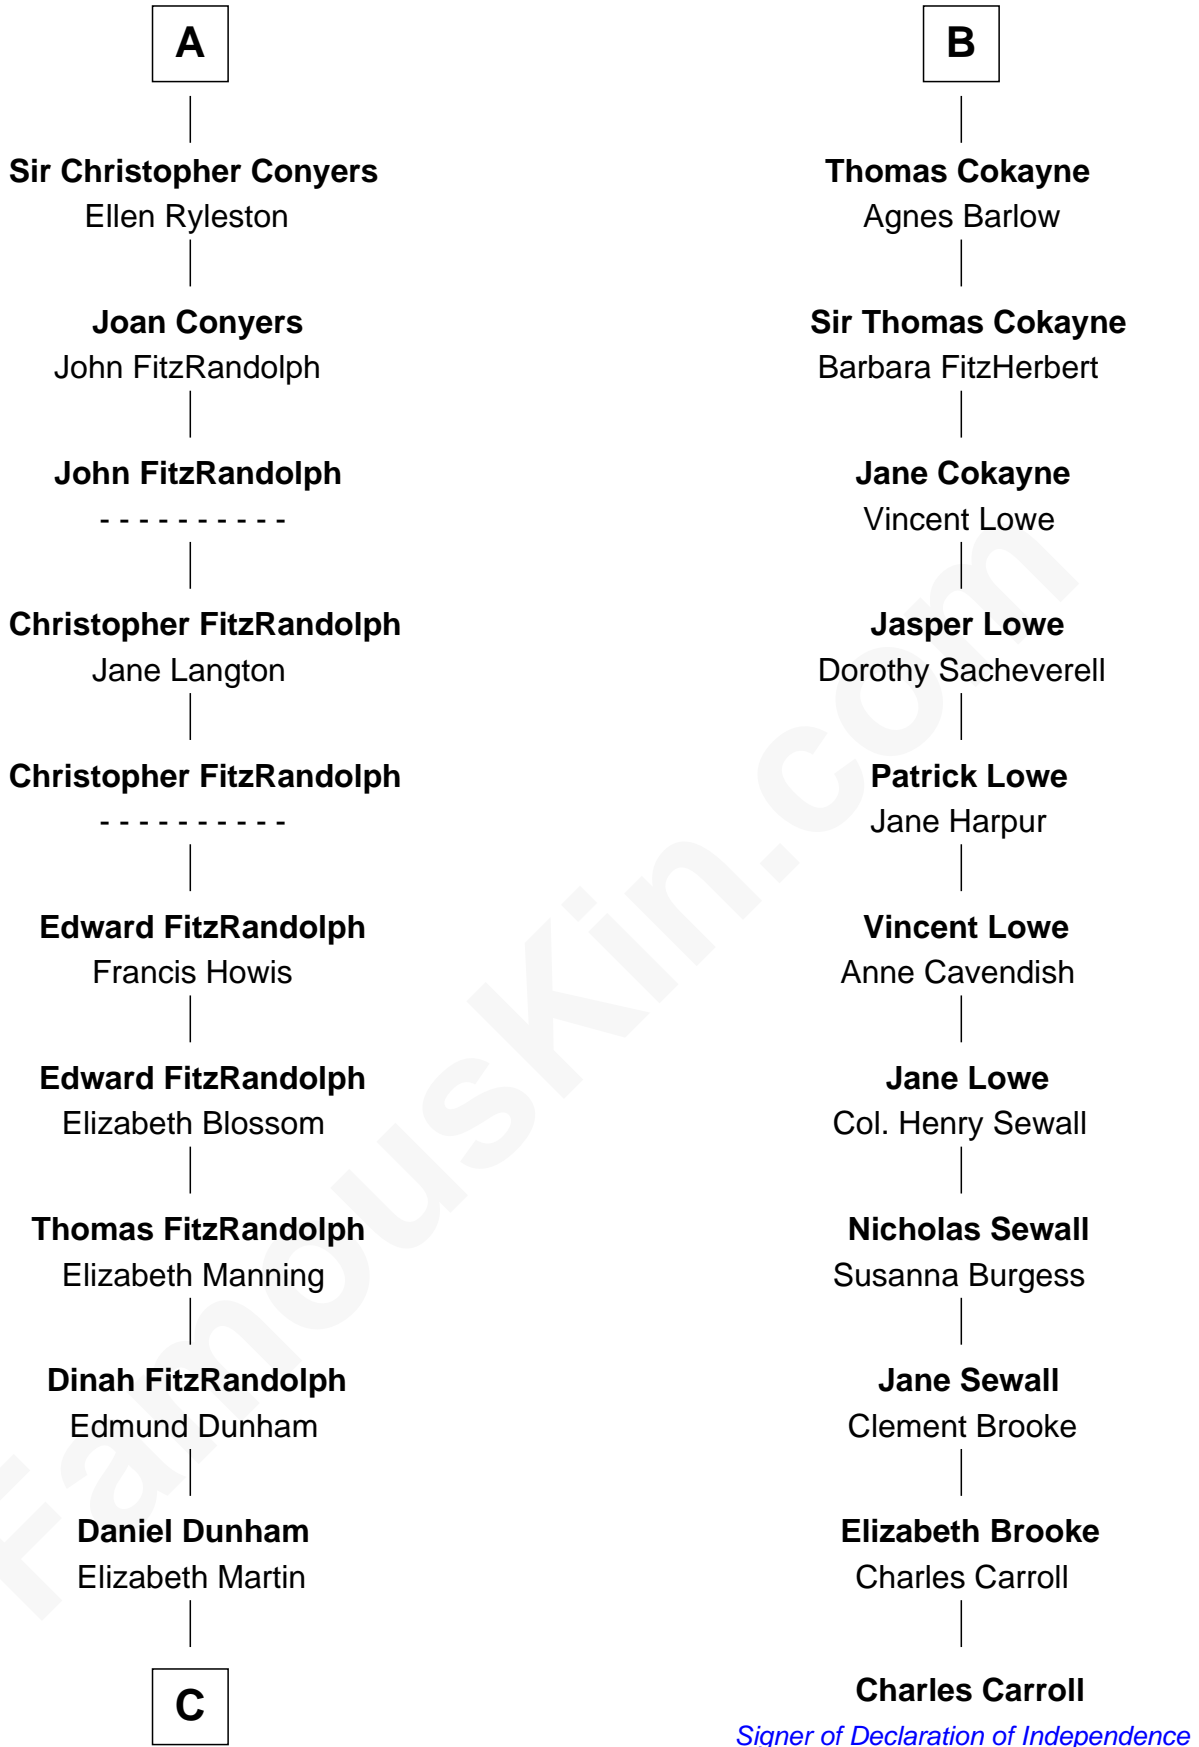

FamousKin.com
Relationship Chart of
Georgia O'Keeffe
American Artist

17th cousin 4 times removed of

Charles Carroll
Signer of the Declaration of Independence

C

—
Isabella Dunham

Abraham Wyckoff

—
Charles Wyckoff

Alletta Maria Field

—
Isabella Wyckoff

George Victor Totto

—
Ida Ten Eyck Totto

Francis Calyxtus O'Keeffe

—
Georgia O'Keeffe

American Artist

FamousKin.com