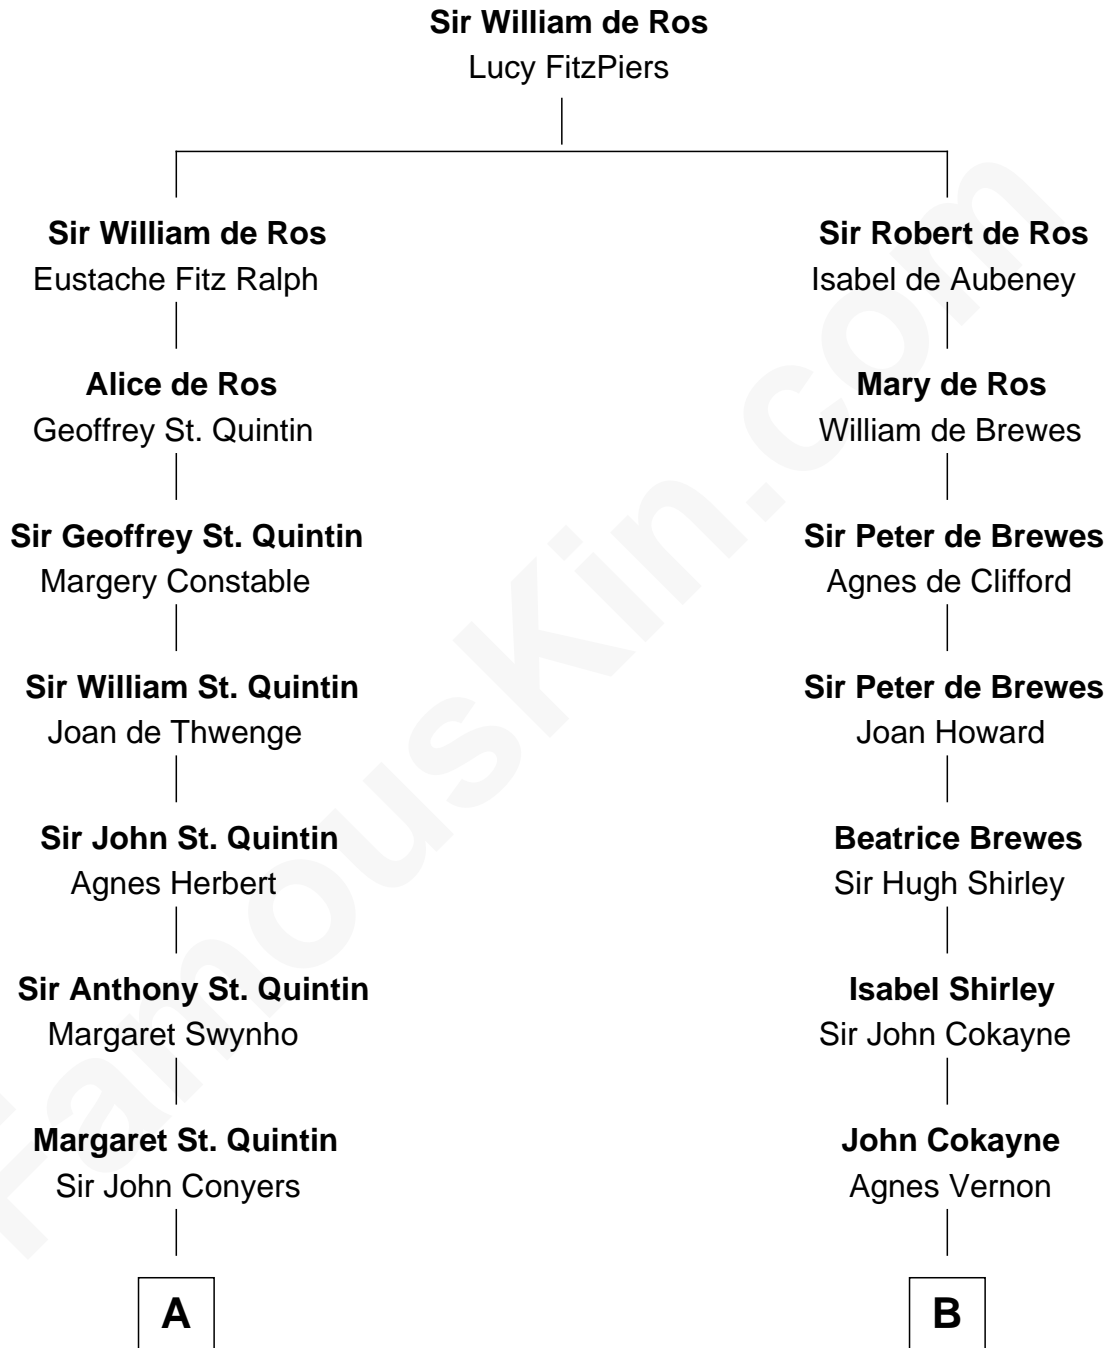

FamousKin.com
Relationship Chart of
Georgia O'Keeffe
American Artist

17th cousin 4 times removed of
Daniel Carroll
Signer of the U.S. Constitution

C

—
Isabella Dunham

Abraham Wyckoff

—
Charles Wyckoff

Alletta Maria Field

—
Isabella Wyckoff

George Victor Totto

—
Ida Ten Eyck Totto

Francis Calyxtus O'Keeffe

—
Georgia O'Keeffe

American Artist