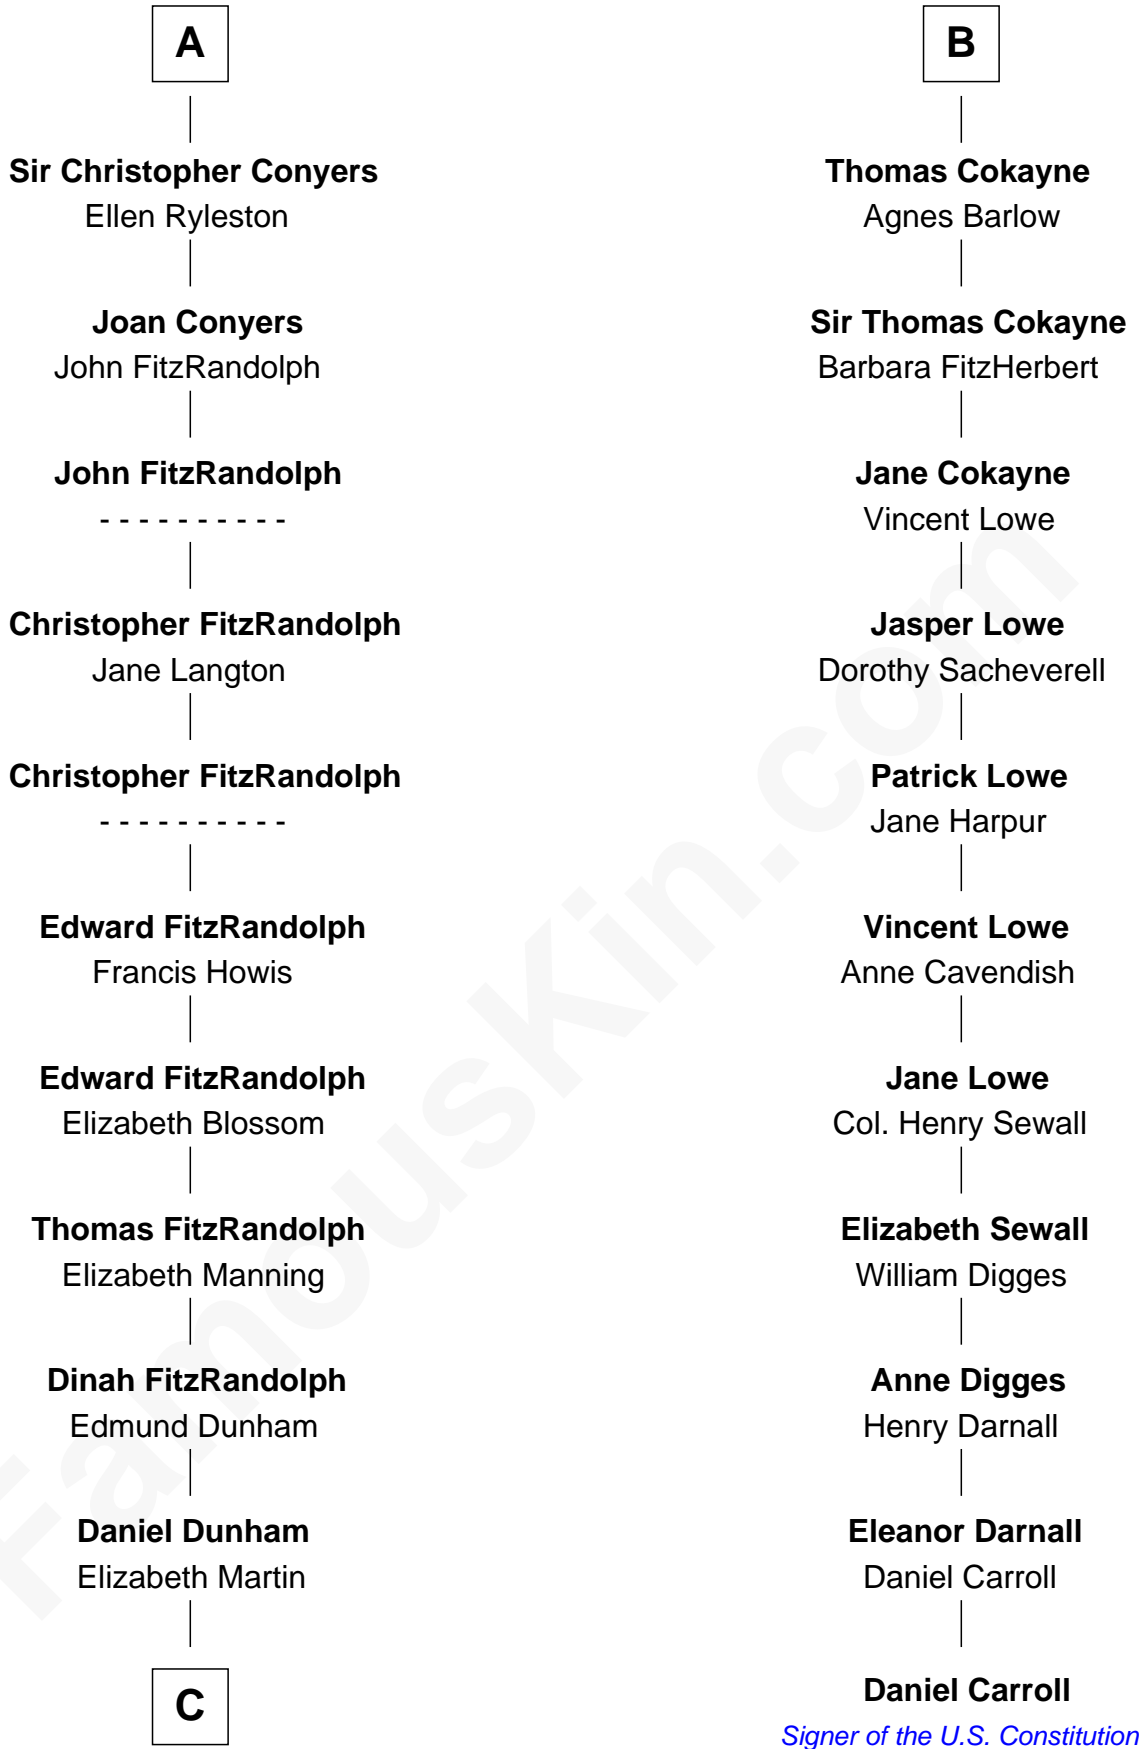

FamousKin.com
Relationship Chart of
Georgia O'Keeffe
American Artist

17th cousin 4 times removed of
Daniel Carroll
Signer of the U.S. Constitution

C

—
Isabella Dunham

Abraham Wyckoff

—
Charles Wyckoff

Alletta Maria Field

—
Isabella Wyckoff

George Victor Totto

—
Ida Ten Eyck Totto

Francis Calyxtus O'Keeffe

—
Georgia O'Keeffe

American Artist