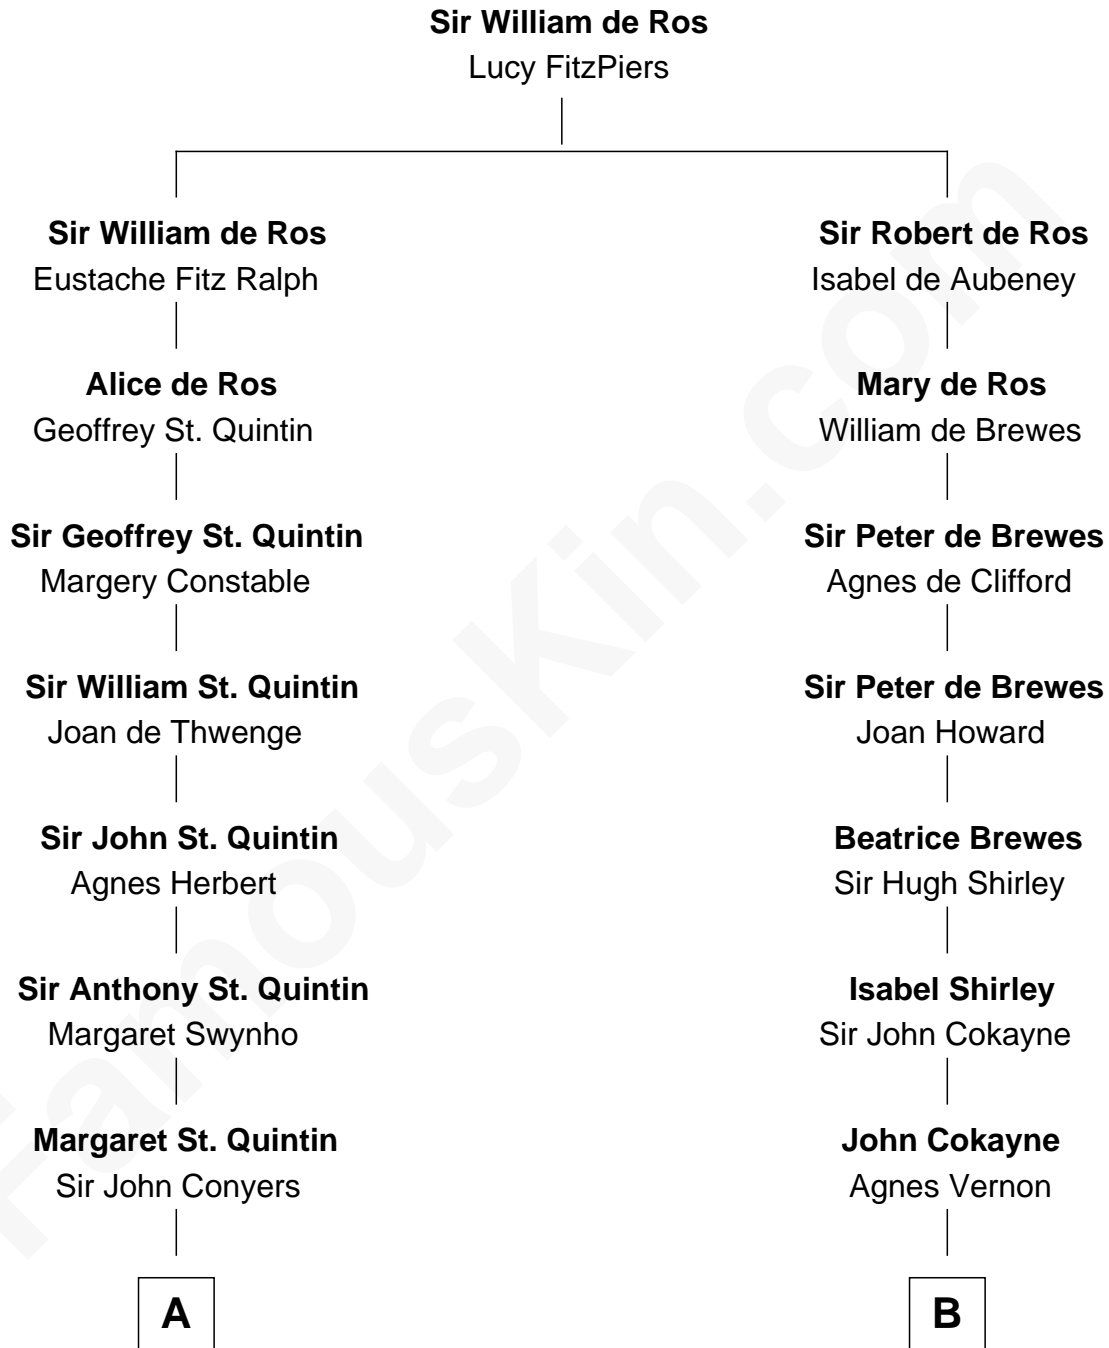

**FamousKin.com**  
**Relationship Chart of**  
**Georgia O'Keeffe**  
*American Artist*

**17th cousin 4 times removed of**  
**John Carroll**  
*Founder of Georgetown University*

**C**

—  
**Isabella Dunham**

Abraham Wyckoff

—  
**Charles Wyckoff**

Alletta Maria Field

—  
**Isabella Wyckoff**

George Victor Totto

—  
**Ida Ten Eyck Totto**

Francis Calyxtus O'Keeffe

—  
**Georgia O'Keeffe**