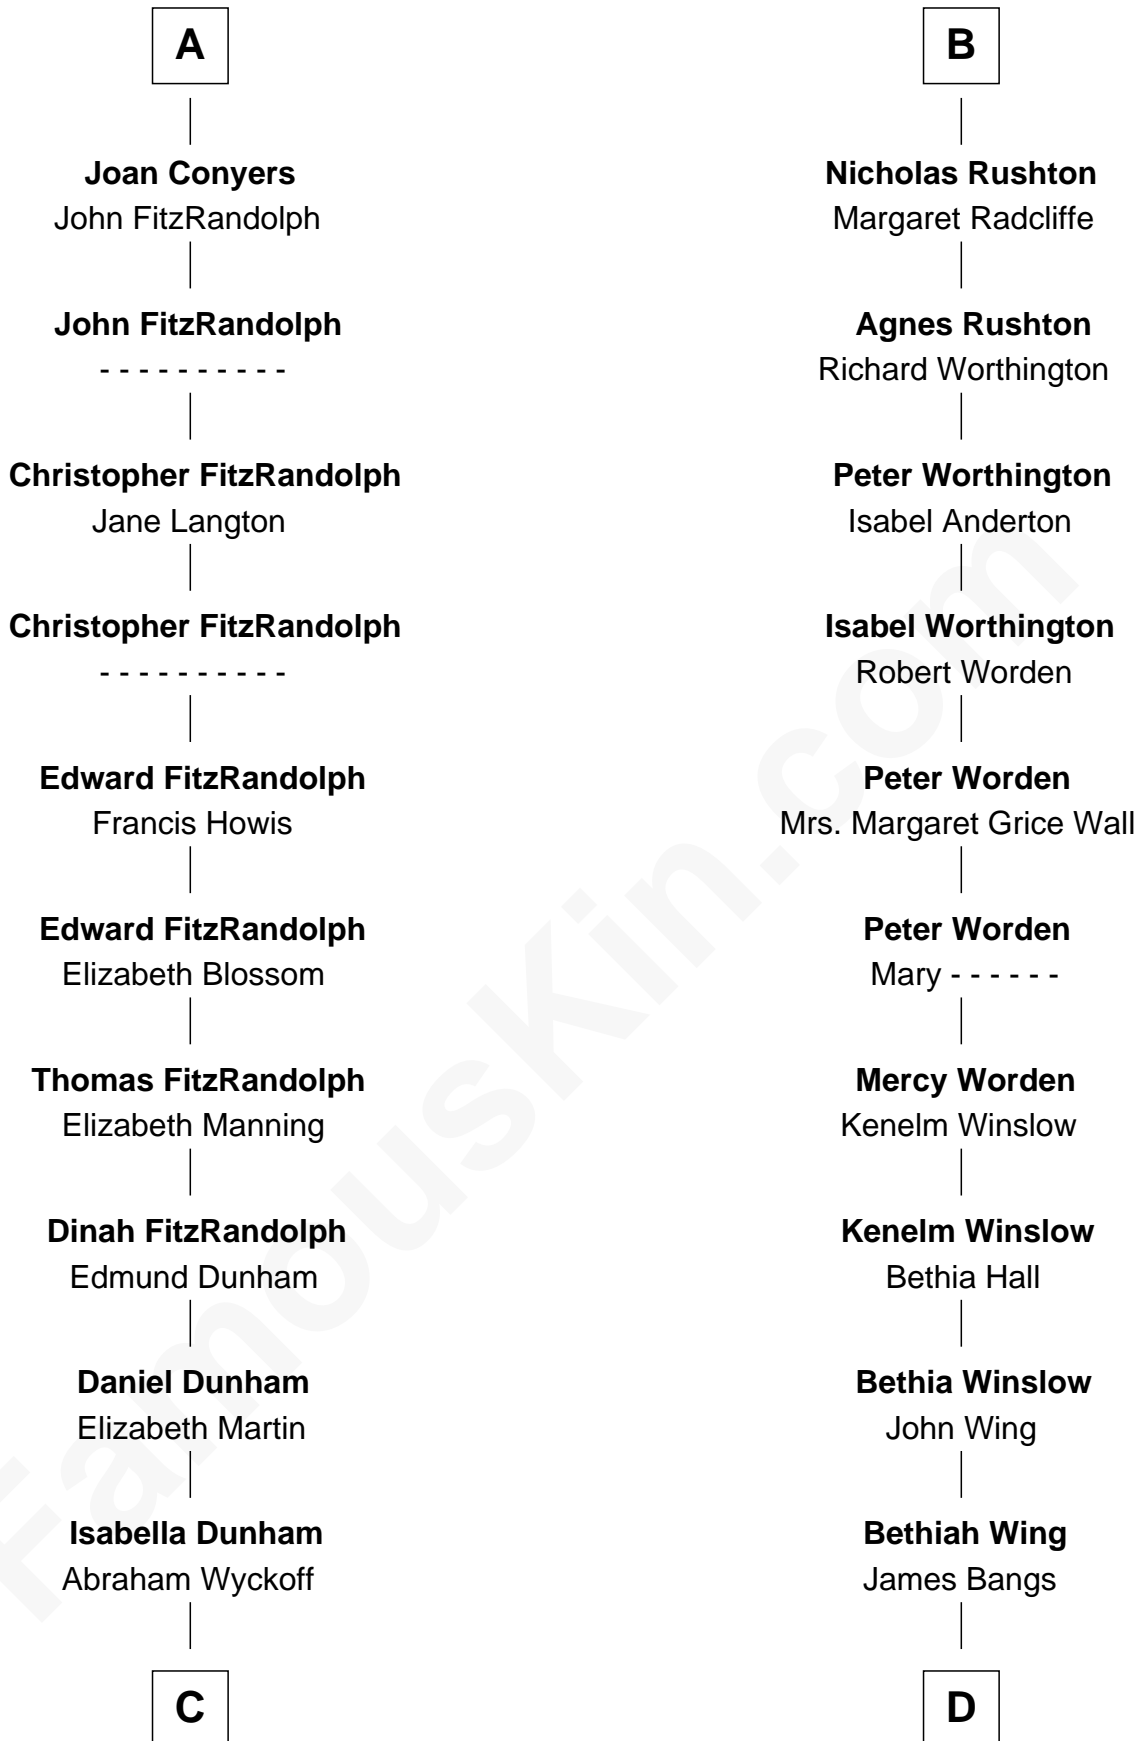

FamousKin.com
Relationship Chart of
Georgia O'Keeffe
American Artist

20th cousin 1 time removed of
Eugene Foss
45th Governor of Massachusetts

C

Charles Wyckoff
Alletta Maria Field

Isabella Wyckoff
George Victor Totto

Ida Ten Eyck Totto
Francis Calyxtus O'Keeffe

Georgia O'Keeffe
American Artist

D

James Bangs
Susanna Hallett

Col. Heman Bangs
Susanna Hallett

Amanda Bangs
Samuel Bartlett Foss

George Edmund Foss
Marcia Cordelia Noble