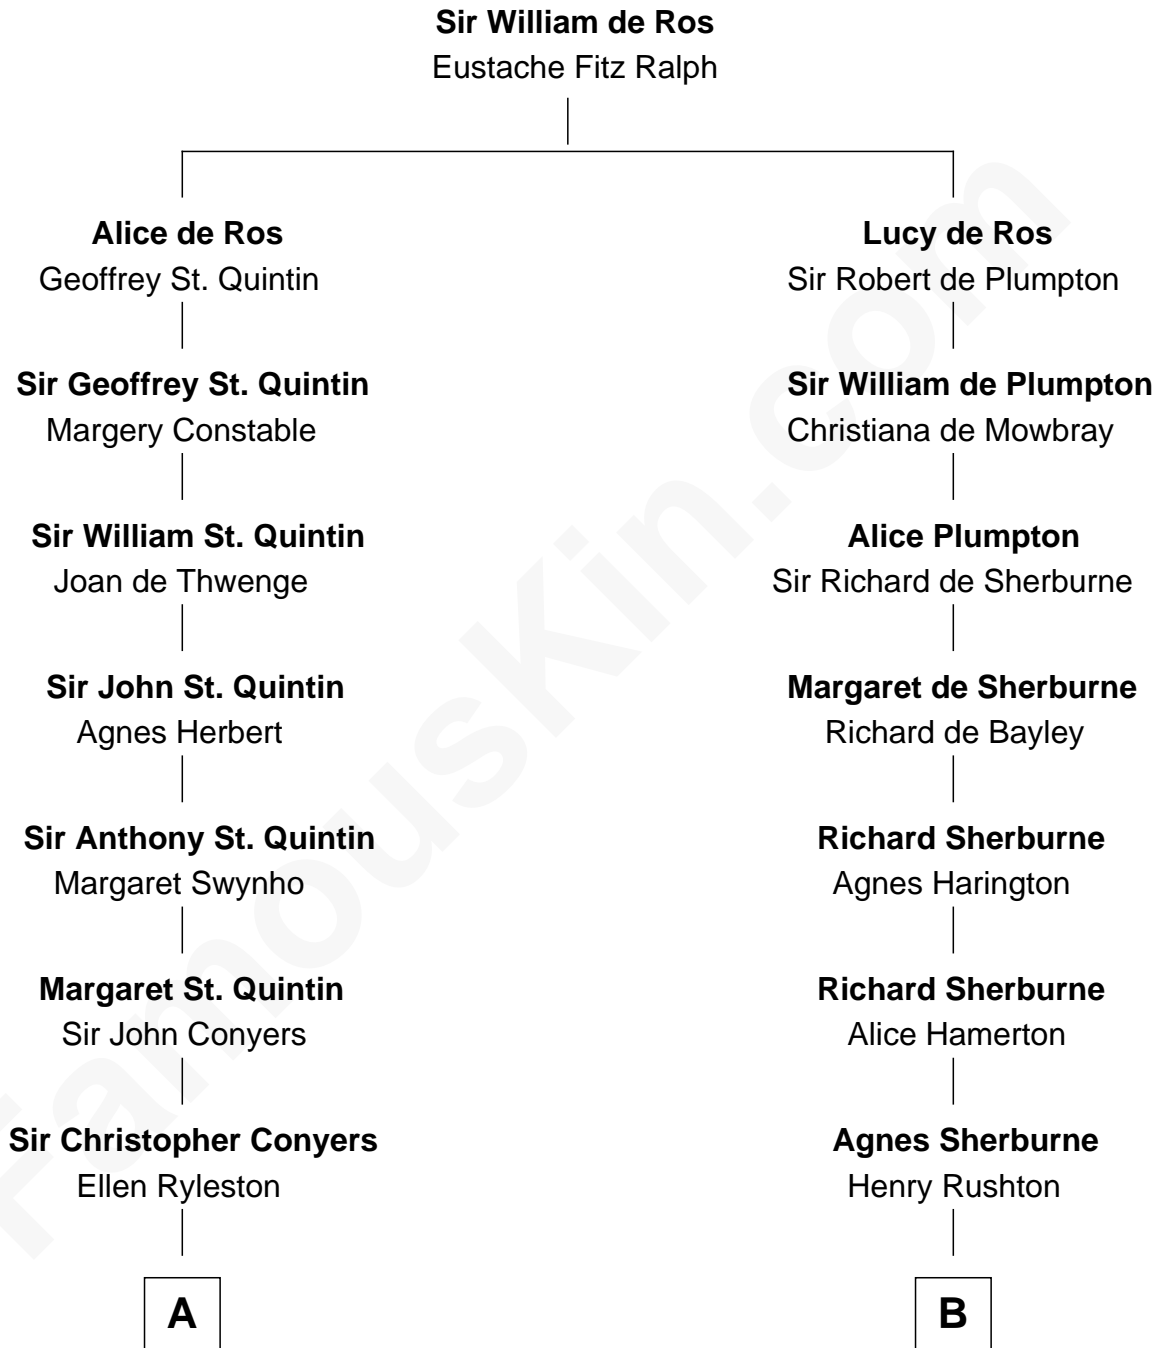

FamousKin.com
Relationship Chart of
Georgia O'Keeffe
American Artist

20th cousin 1 time removed of
Eugene Foss
45th Governor of Massachusetts

C

Charles Wyckoff
Alletta Maria Field

Isabella Wyckoff
George Victor Totto

Ida Ten Eyck Totto
Francis Calyxtus O'Keeffe

Georgia O'Keeffe
American Artist

D

James Bangs
Susanna Hallett

Col. Heman Bangs
Susanna Hallett

Amanda Bangs
Samuel Bartlett Foss

George Edmund Foss
Marcia Cordelia Noble

Eugene Foss
45th Governor of Massachusetts