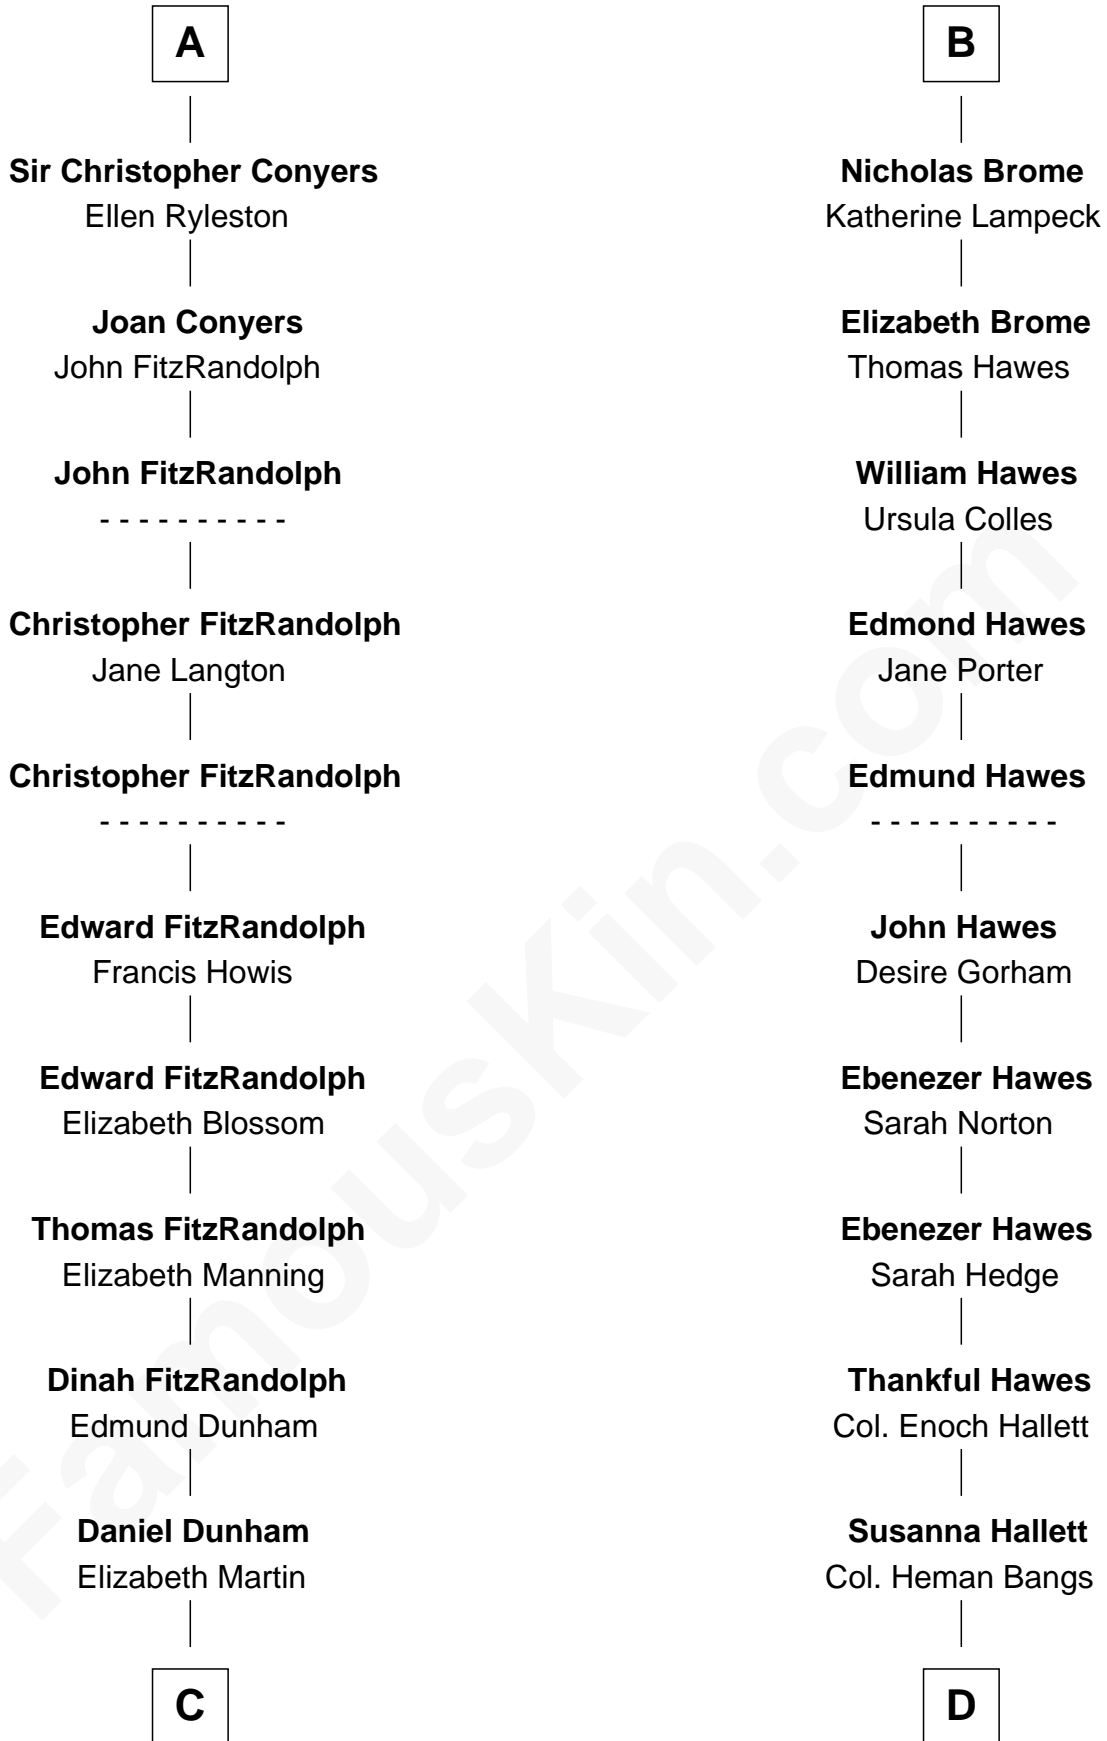

FamousKin.com
Relationship Chart of
Georgia O'Keeffe
American Artist

19th cousin 2 times removed of
Eugene Foss
45th Governor of Massachusetts

C

Isabella Dunham

Abraham Wyckoff

Charles Wyckoff

Alletta Maria Field

Isabella Wyckoff

George Victor Totto

Ida Ten Eyck Totto

Francis Calyxtus O'Keeffe

Georgia O'Keeffe

American Artist

D

Amanda Bangs

Samuel Bartlett Foss

George Edmund Foss

Marcia Cordelia Noble

Eugene Foss

45th Governor of Massachusetts

FamousKin.com