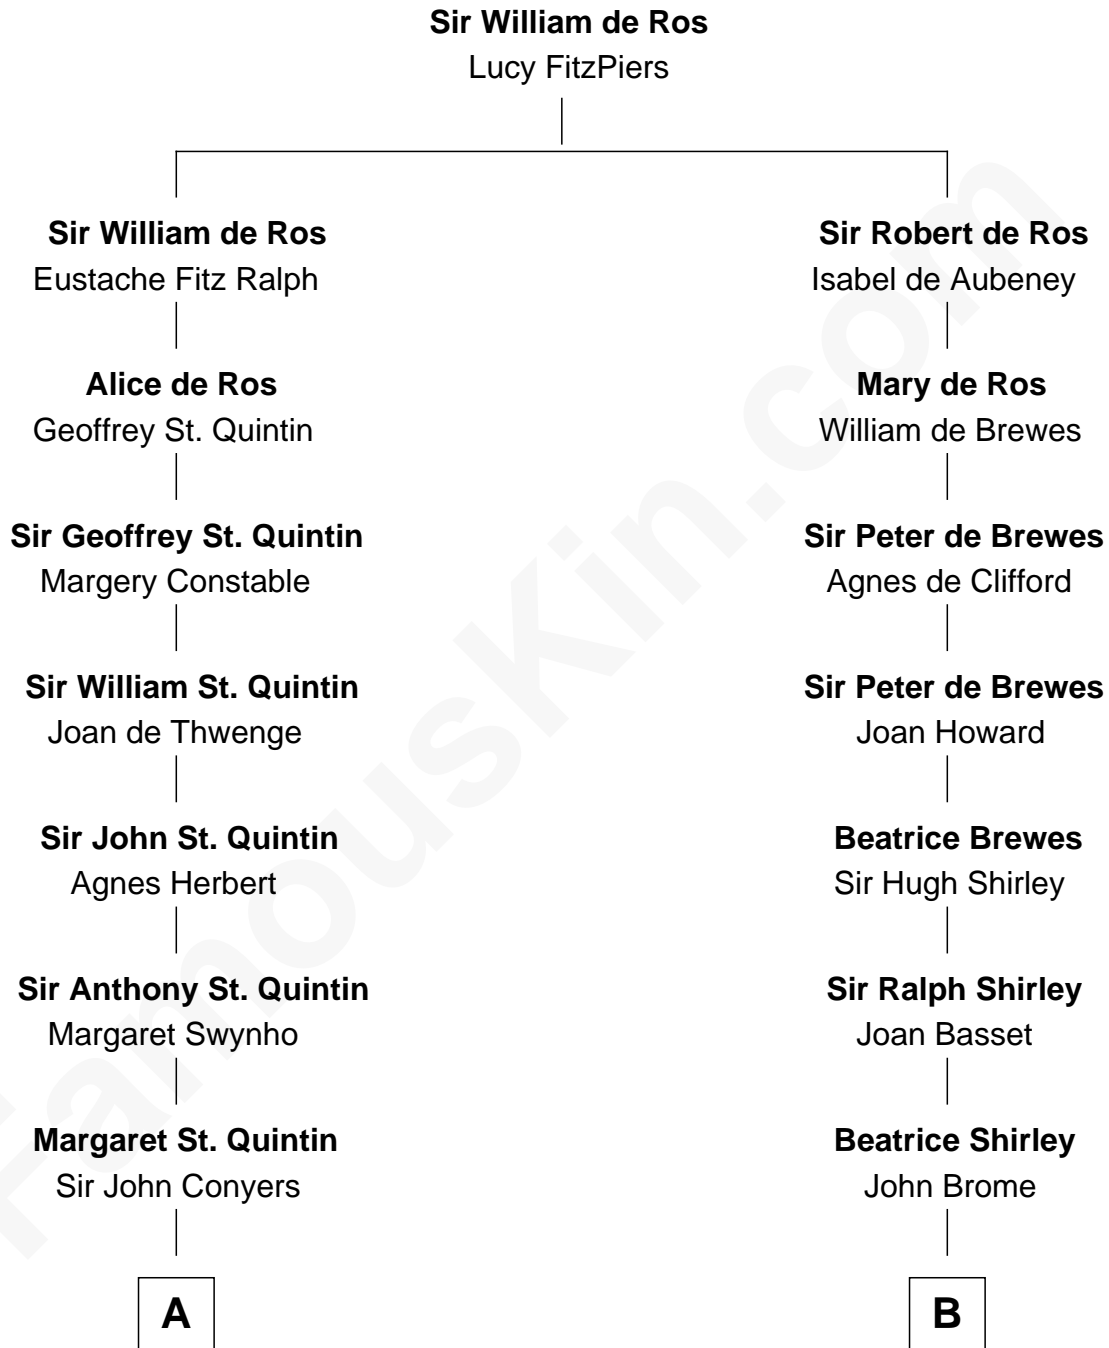

FamousKin.com
Relationship Chart of
Georgia O'Keeffe
American Artist

19th cousin 2 times removed of
Eugene Foss
45th Governor of Massachusetts

C

Isabella Dunham

Abraham Wyckoff

Charles Wyckoff

Alletta Maria Field

Isabella Wyckoff

George Victor Totto

Ida Ten Eyck Totto

Francis Calyxtus O'Keeffe

Georgia O'Keeffe

American Artist

D

Amanda Bangs