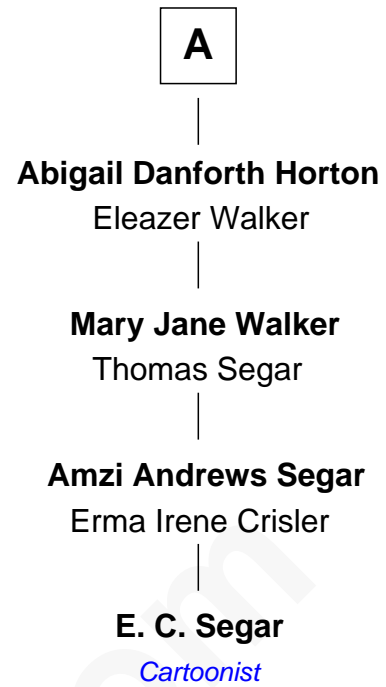

MAYFLOWER

FamousKin.com Relationship Chart of

Isaac Allerton

(c1586 - 1658/9) Mayflower passenger 1620

8th great-granduncle of

E. C. Segar

Cartoonist (Popeye creator)

----- Allerton

E. C. Segar photo by [U. S. War Stamp Council](#)