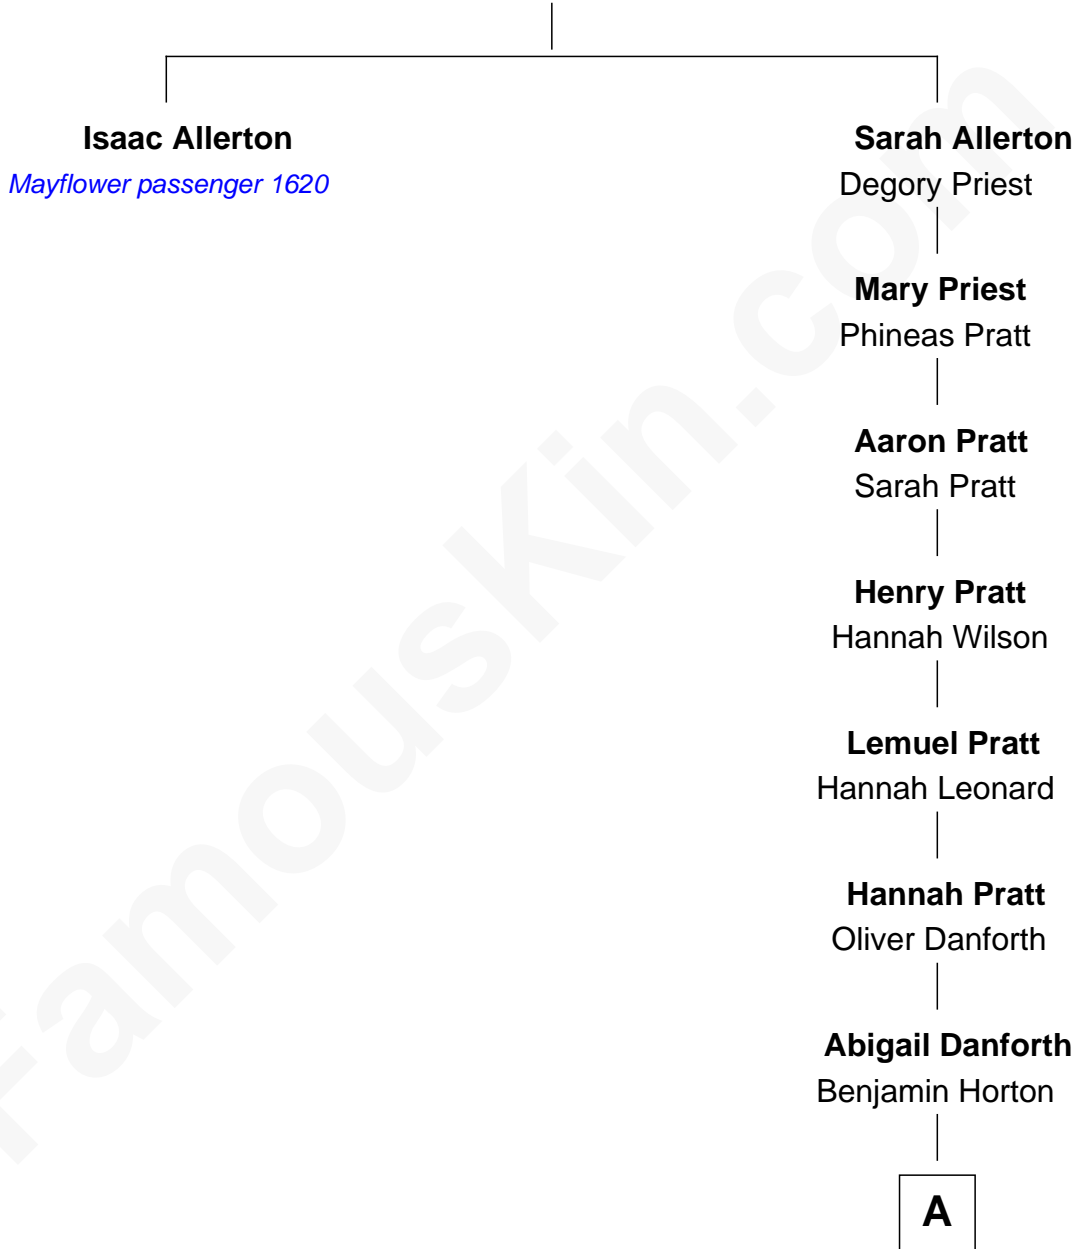

MAYFLOWER

FamousKin.com Relationship Chart of

Isaac Allerton

(c1586 - 1658/9) Mayflower passenger 1620

8th great-granduncle of

E. C. Segar

Cartoonist (Popeye creator)

----- Allerton

E. C. Segar photo by [U. S. War Stamp Council](#)