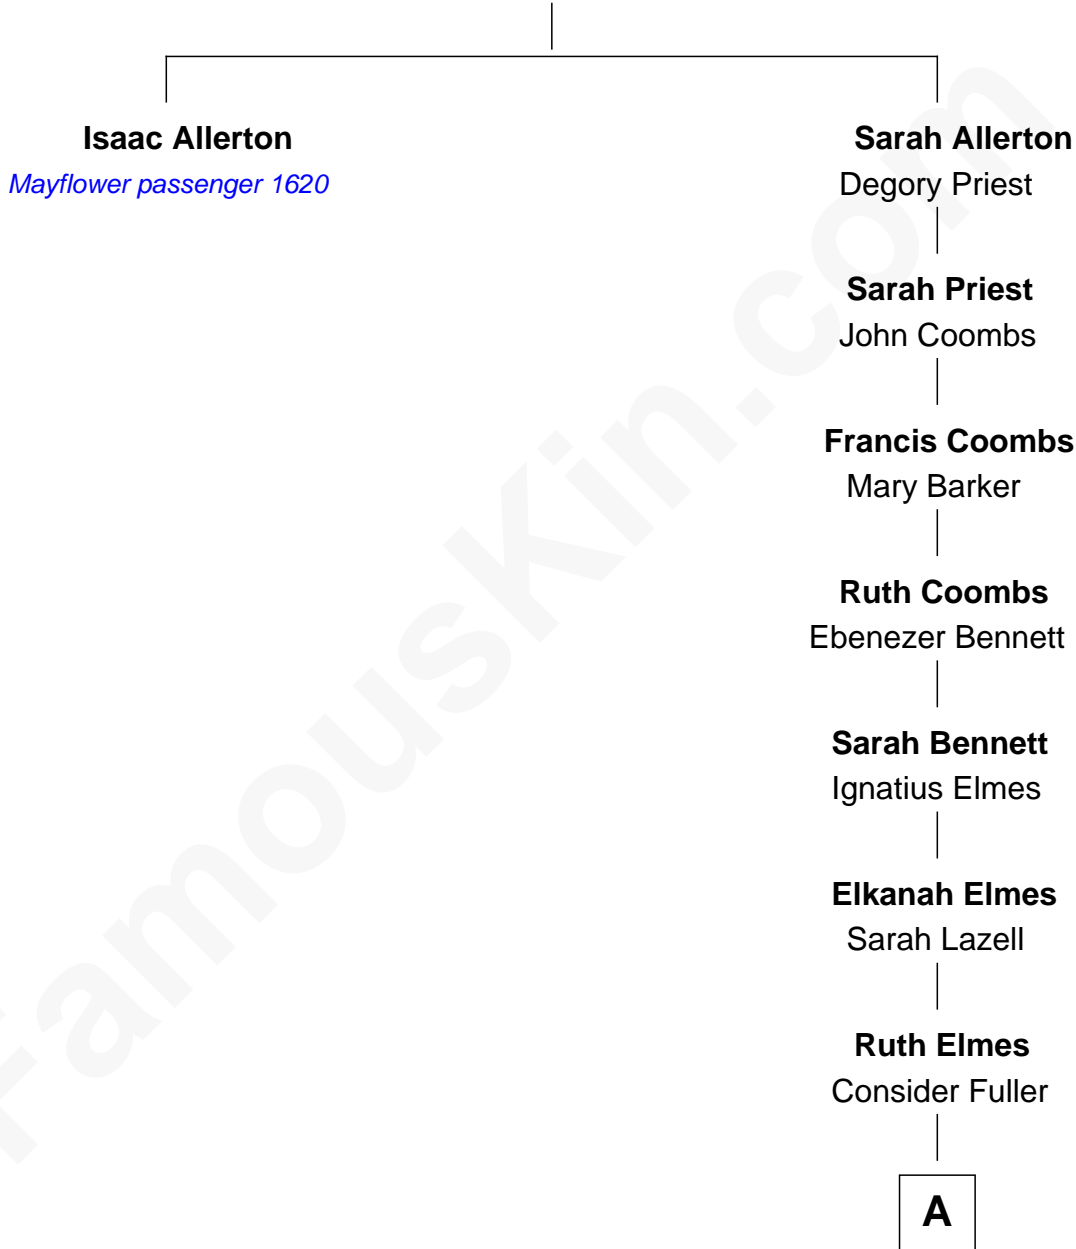

MAYFLOWER

FamousKin.com Relationship Chart of

Isaac Allerton

(c1586 - 1658/9) Mayflower passenger 1620

10th great-granduncle of

Richard Gere

Movie Actor

----- Allerton

A

Lucinda Fuller

Jonathan Tewksbury

Sarah E. Tewksbury

Albert Rezin Geer

George Lane Gere

Mary Alworth

Albert William Gere