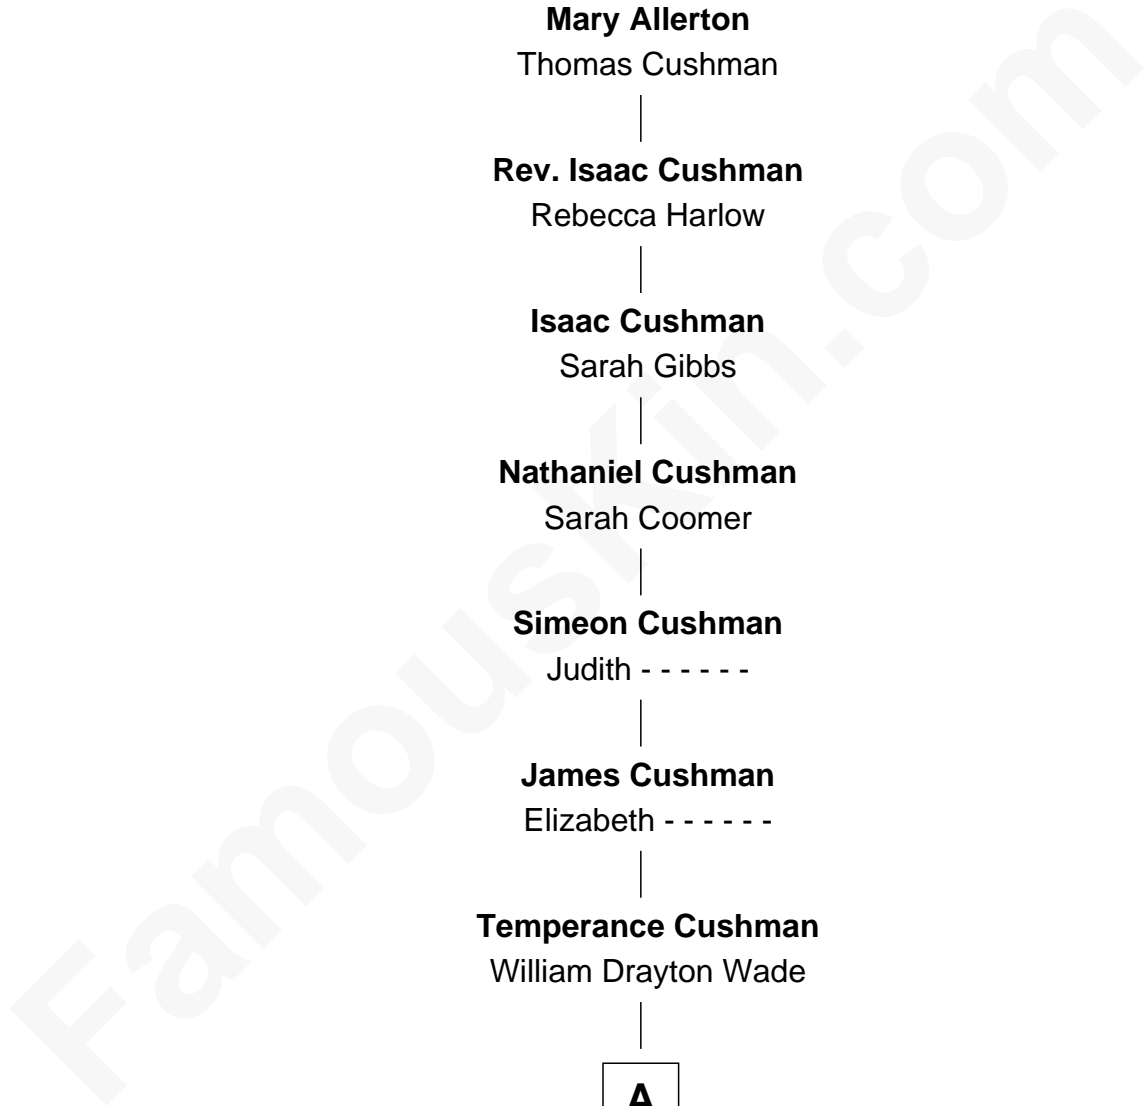

MAYFLOWER

FamousKin.com Relationship Chart of

Isaac Allerton

(c1586 - 1658/9) Mayflower passenger 1620

9th Great-grandfather of

Joanne Woodward

Movie Actress

Isaac Allerton

Sarah Coomer

Simeon Cushman

Judith - - - - -

James Cushman

Elizabeth - - - - -

Temperance Cushman

William Drayton Wade

A