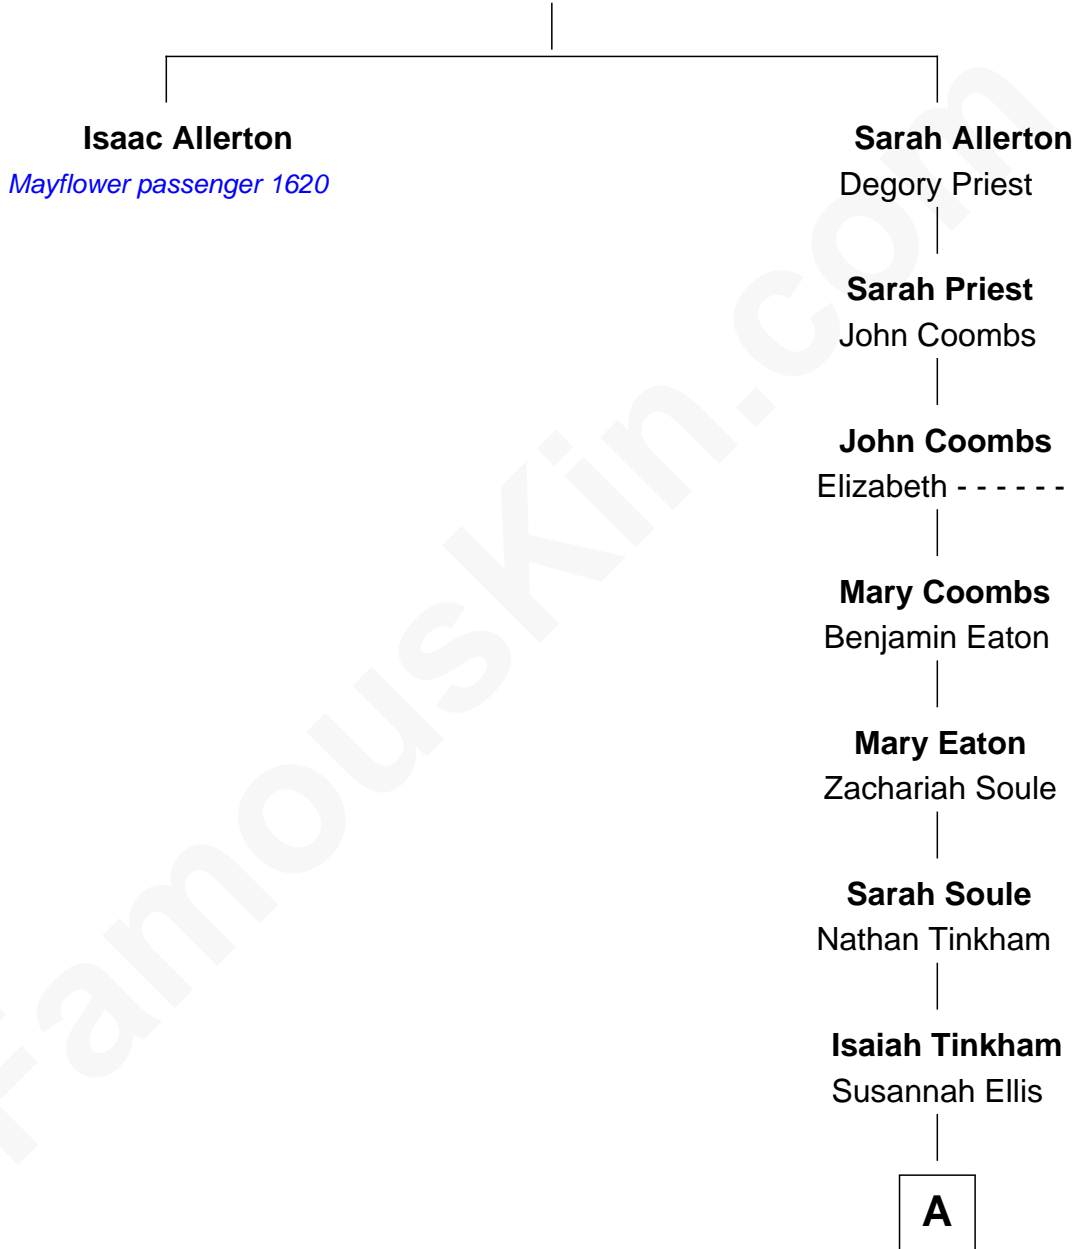

MAYFLOWER

FamousKin.com Relationship Chart of

Isaac Allerton

(c1586 - 1658/9) Mayflower passenger 1620

10th great-granduncle of

Dick Van Dyke

TV Actor - "The Dick Van Dyke Show"

----- Allerton

A

Susanna Tinkham

David Child

David Lorenzo Child

Margaret Longwell Dysart

Susan Elizabeth Child

Ninian Alphonse McCord

Charles Cornelius McCord