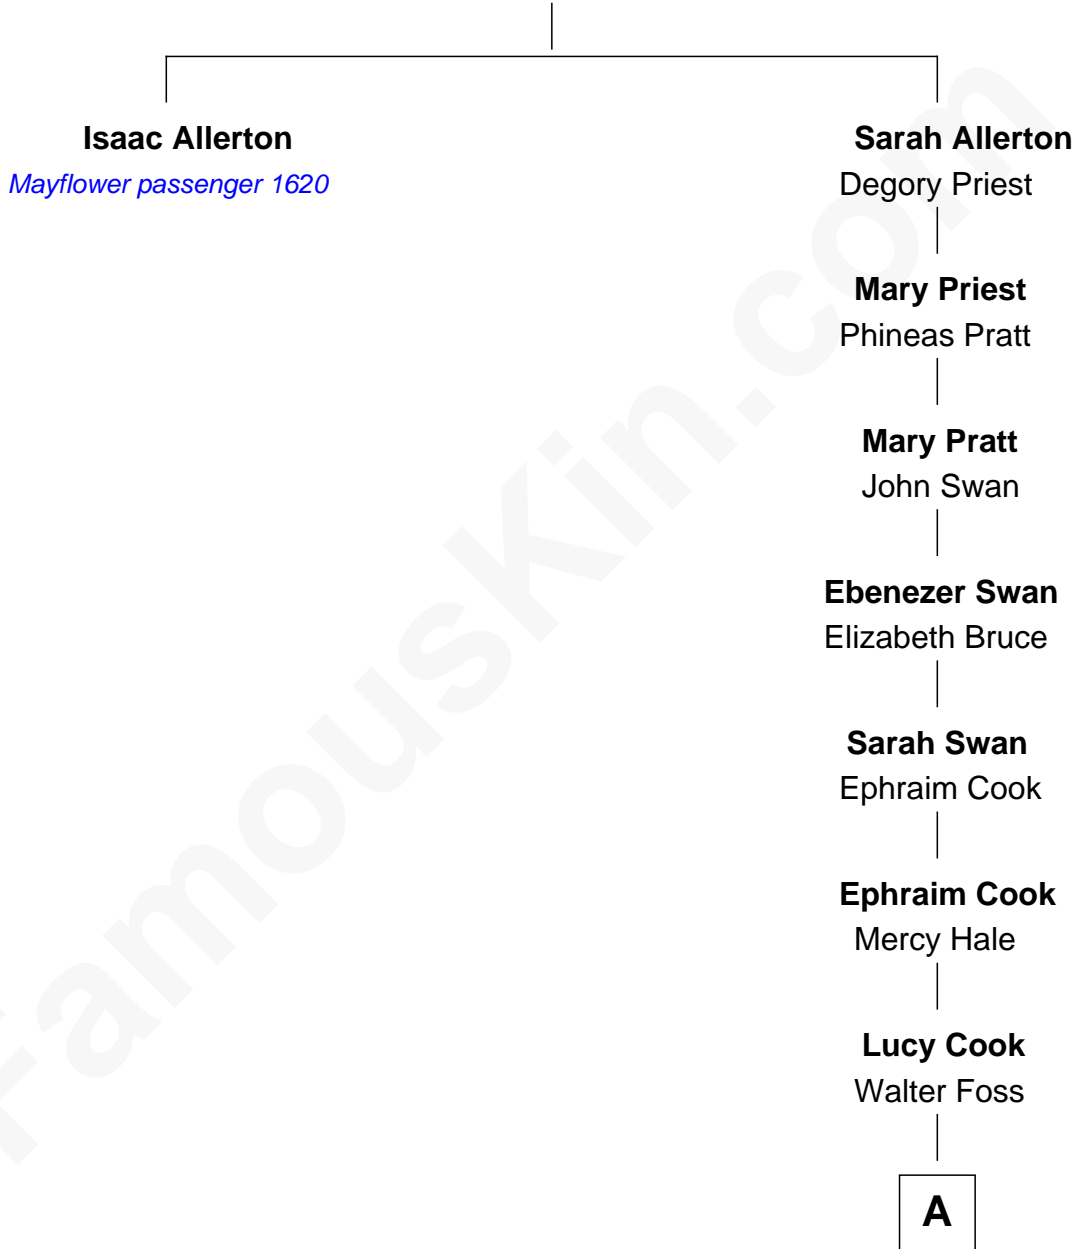

**MAYFLOWER**

# FamousKin.com Relationship Chart of

**Isaac Allerton**

*(c1586 - 1658/9) Mayflower passenger 1620*

7th great-granduncle of

**Sam Walter Foss**

*American Poet*

----- Allerton

-----