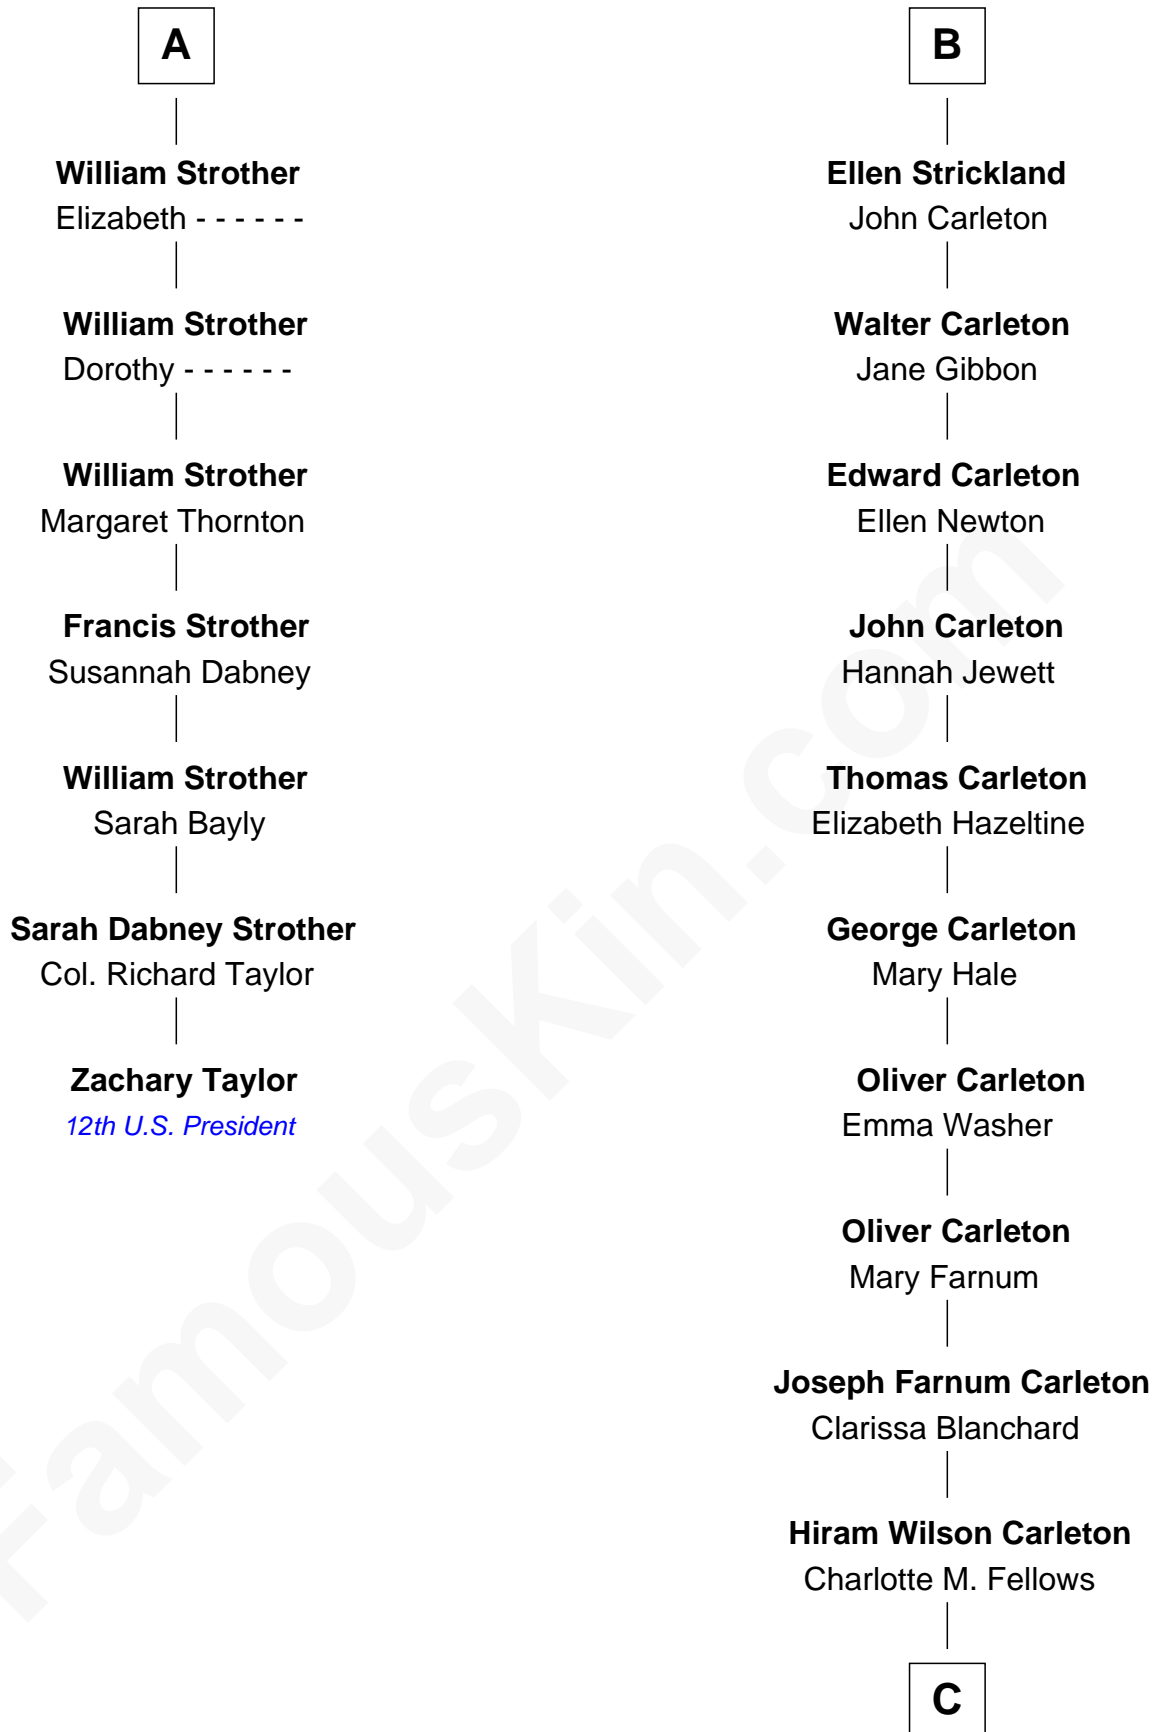

FamousKin.com
Relationship Chart of
Zachary Taylor
12th U.S. President

13th cousin 7 times removed of
Mickey Rourke
Movie Actor

C

Joseph Clinton Carleton

Maud Alice Fitts

Hazel May Carleton

Leonard Ernest Cameron

Annette Elizabeth Cameron

Philip Andrew Rourke

Mickey Rourke

Movie Actor