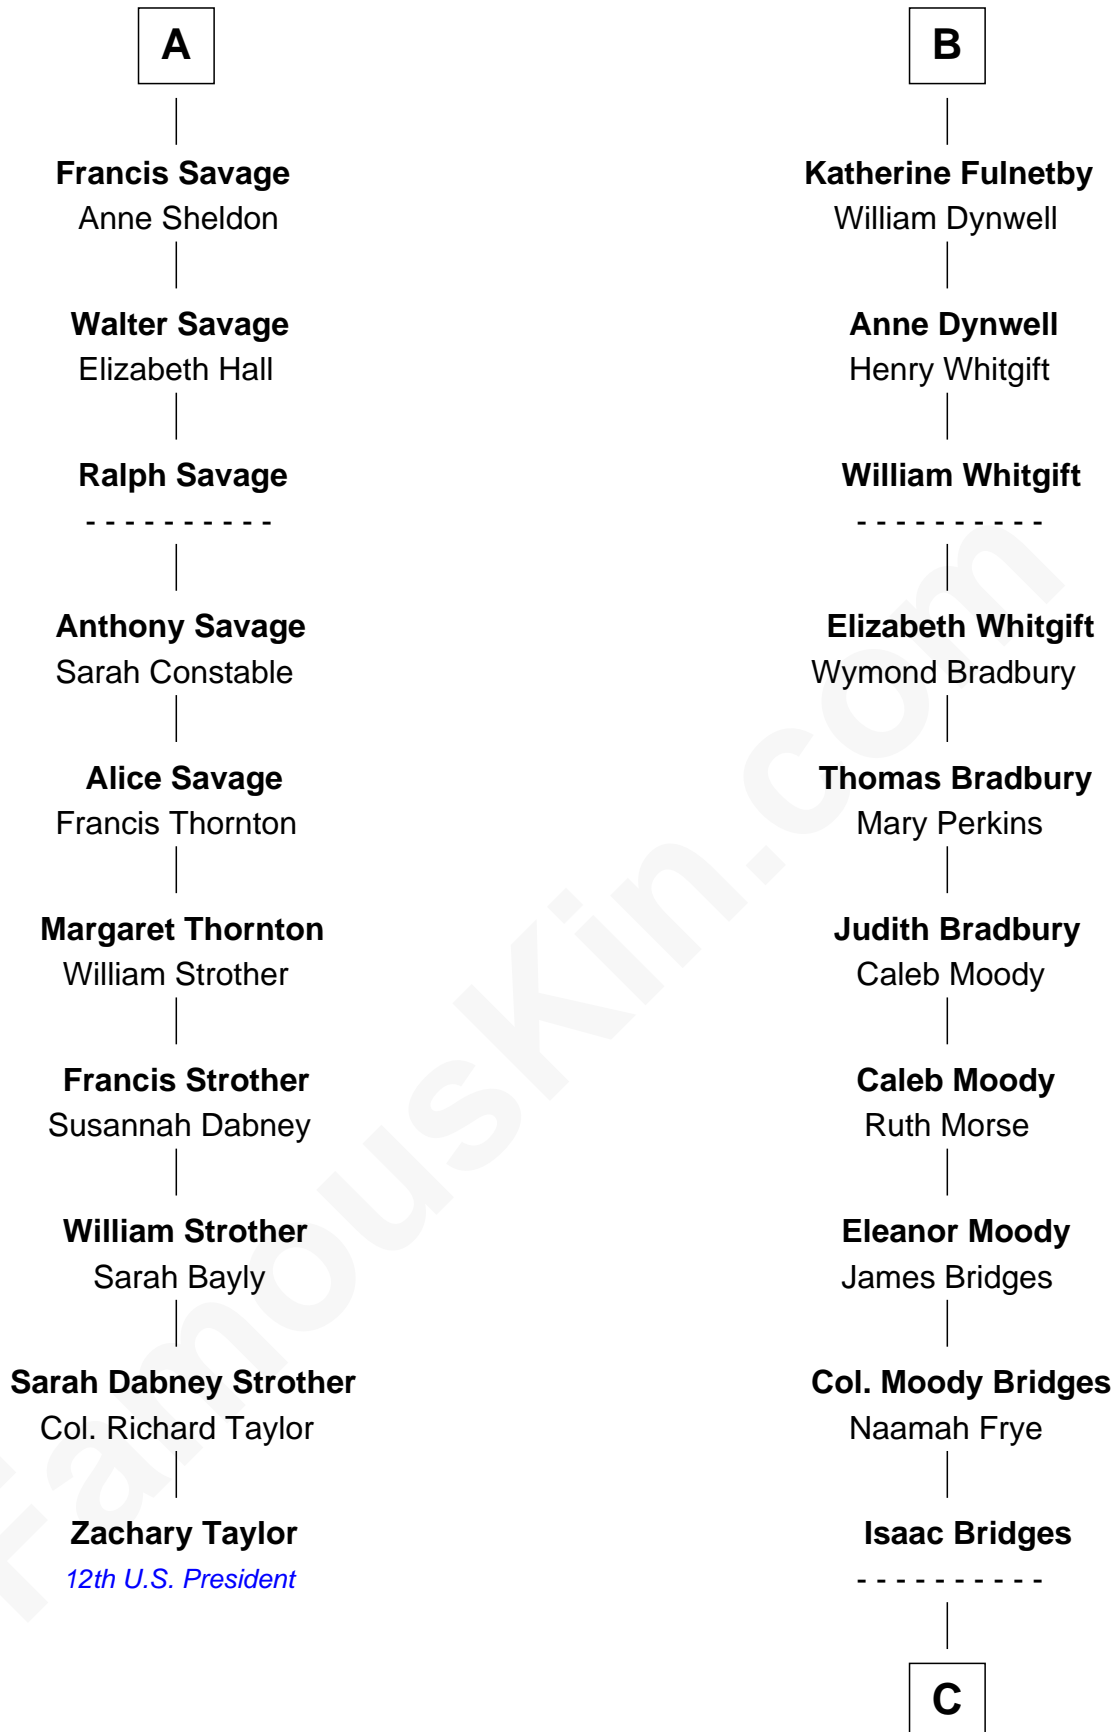

**FamousKin.com**  
**Relationship Chart of**  
**Zachary Taylor**  
*12th U.S. President*

**16th cousin 5 times removed of**  
**Owen Brewster**  
*54th Governor of Maine*

**Henry Plantagenet**  
Maud de Chaworth

**Eleanor Plantagenet**  
Richard Fitzalan

**Sir Richard Fitzalan**  
Elizabeth de Bohun

**Elizabeth Fitzalan**  
Sir Robert Goushill

**Joan Goushill**  
Sir Thomas Stanley

**Katherine Stanley**  
Sir John Savage

**Sir Christopher Savage**  
Anne Stanley

**Sir Christopher Savage**  
Anne Lygon

**A**

**Joan of Lancaster**  
John de Mowbray

**John de Mowbray**  
Elizabeth de Segrave

**Eleanor de Mowbray**  
John de Welles

**Eudo de Welles**  
Maud de Greystoke

**Sir Lionel de Welles**  
Joan de Waterton

**Margaret de Welles**  
Sir Thomas Dymoke

**Jane Dymoke**  
John Fulnetby

**B**

**C**

**Abiezer Bridges**

Deborah Stover