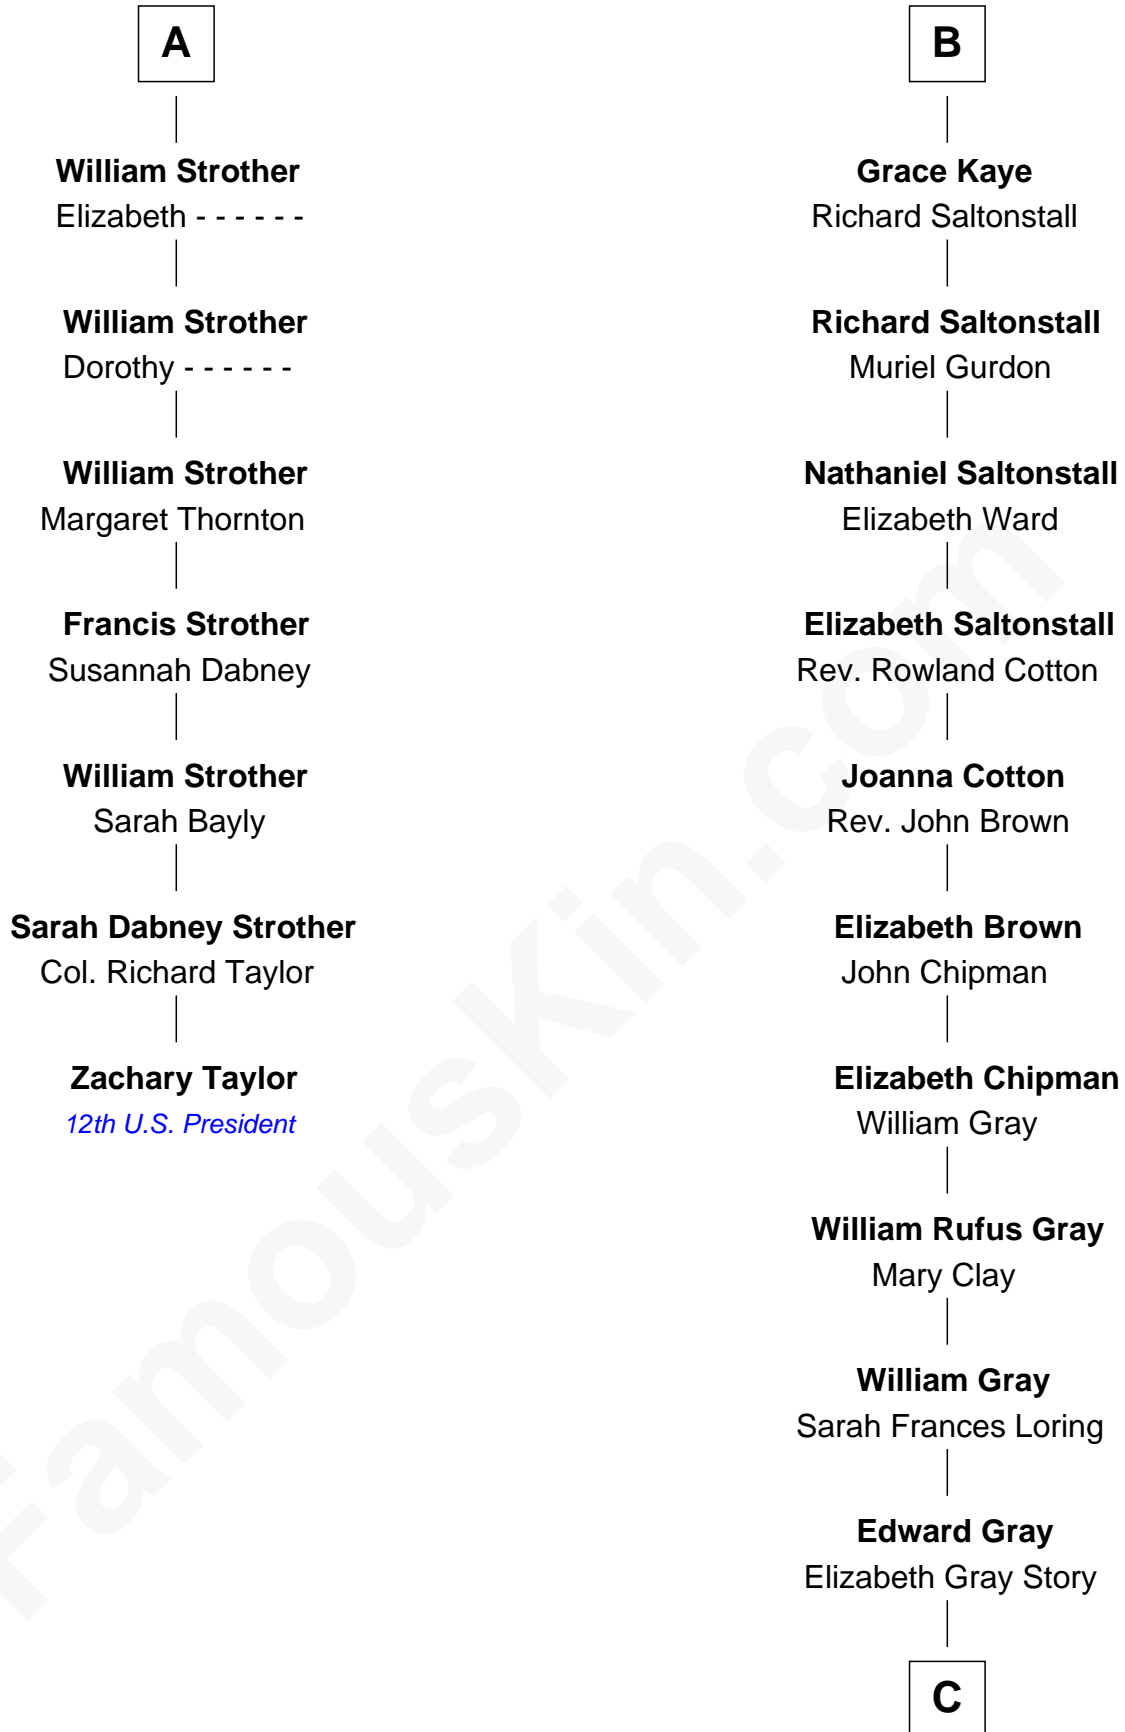

FamousKin.com
Relationship Chart of
Zachary Taylor
12th U.S. President

13th cousin 6 times removed of

Story Musgrave
NASA Astronaut

Sir Thomas Aylesbury
 Katherine Pabenham

Eleanor Aylesbury
 Sir Humphrey Stafford

Elizabeth Chaworth
 Sir William FitzWilliam

Isabel FitzWilliam
 Richard Wentworth

Matthew Wentworth
 Elizabeth Woodruffe

Beatrice Wentworth
 Arthur Kaye

John Kaye
 Dorothy Mauleverer

Robert Kaye
 Anne Flower

B

C

Marguerite Gray
John Butler Swann

Marguerite Swann
Percy Musgrave

Story Musgrave
NASA Astronaut

FamousKin.com