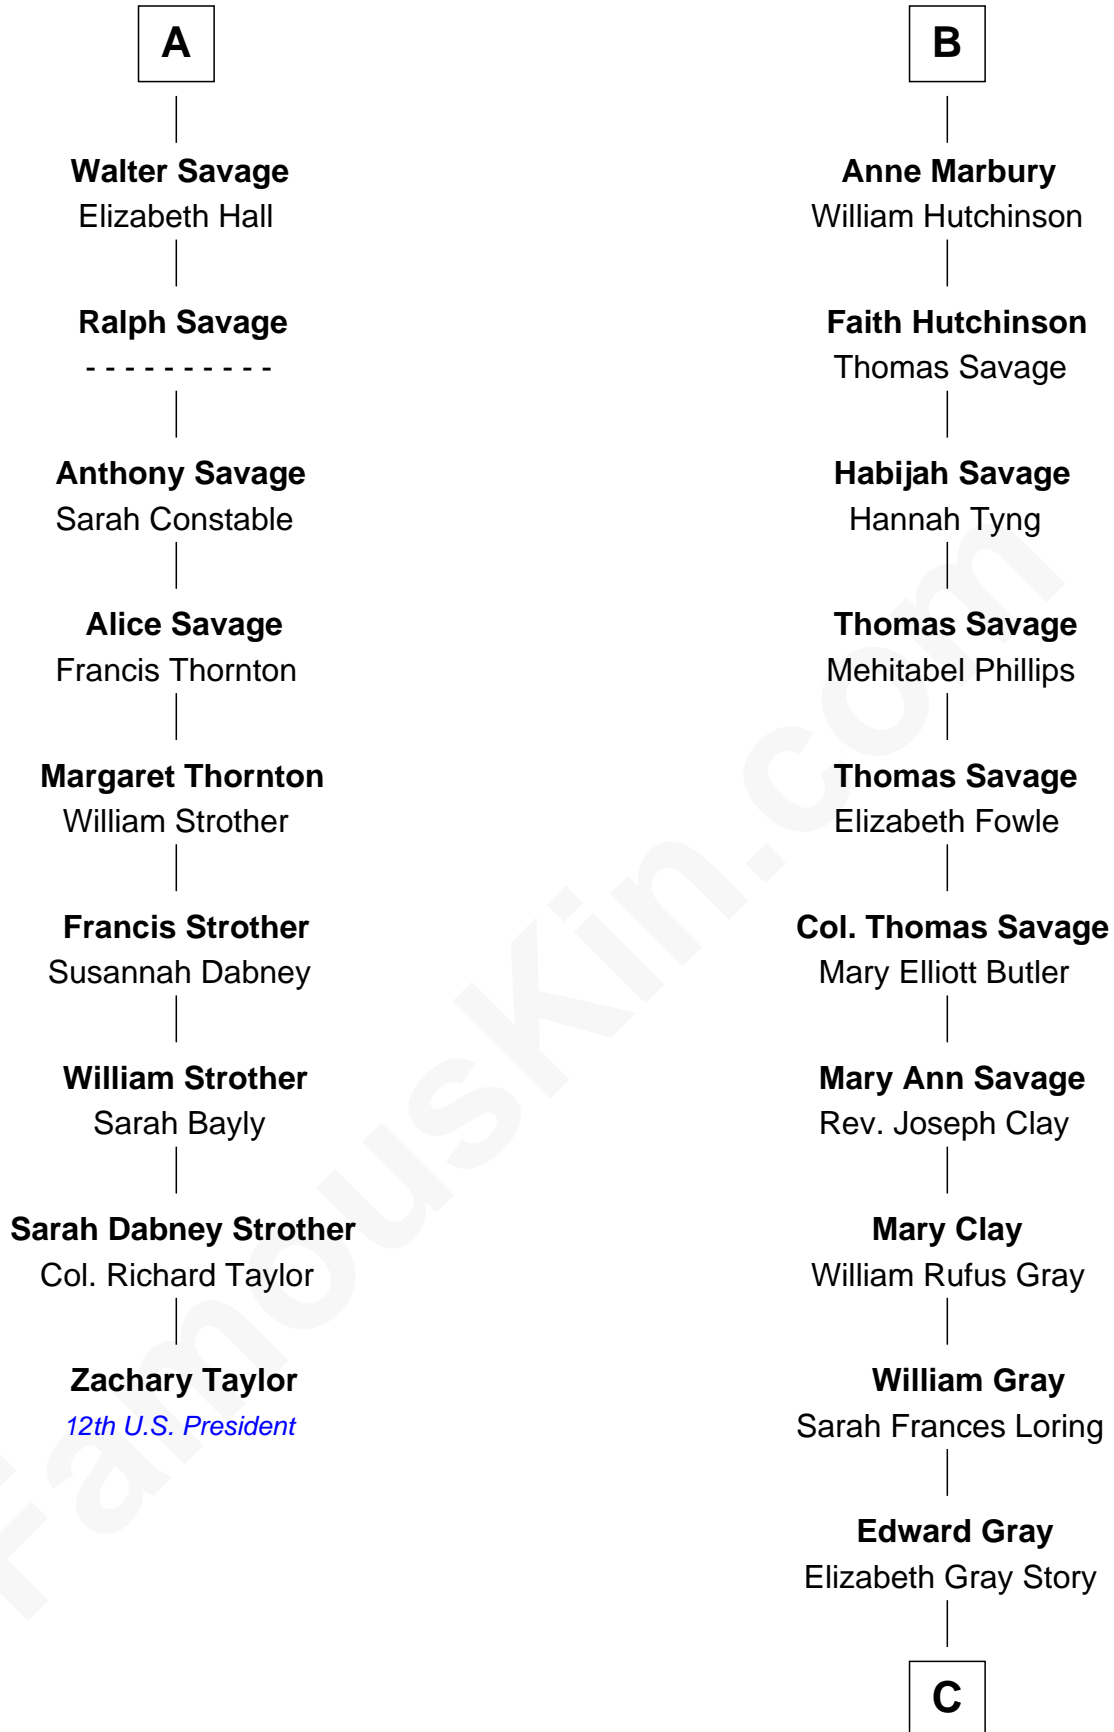

FamousKin.com Relationship Chart of

Zachary Taylor

12th U.S. President

15th cousin 4 times removed of

Story Musgrave

NASA Astronaut

Robert de Ferrers
Margaret Despencer

C

Marguerite Gray
John Butler Swann

Marguerite Swann
Percy Musgrave

Story Musgrave
NASA Astronaut

FamousKin.com