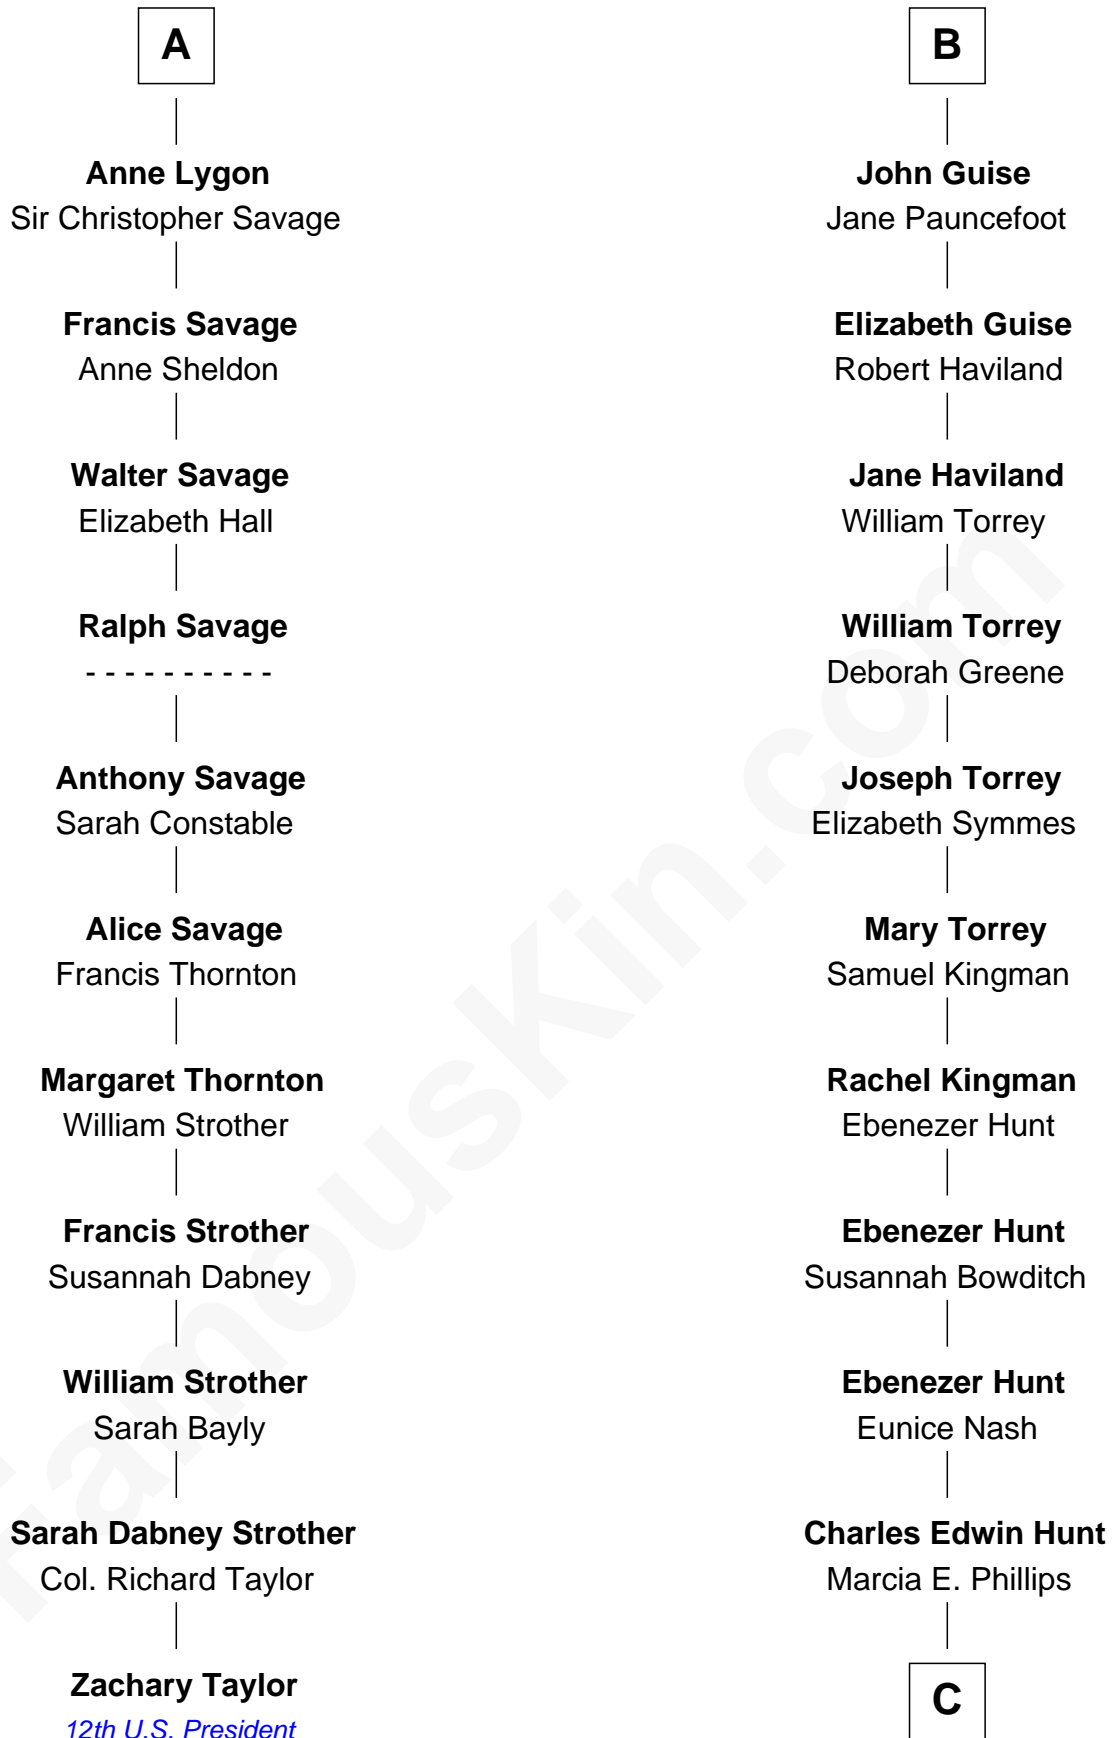

FamousKin.com
Relationship Chart of
Zachary Taylor
12th U.S. President

17th cousin 3 times removed of
Linda Hunt
TV and Movie Actress

Margaret de Audley
 Ralph de Stafford

C

Charles Phillips Hunt

Ella Maria Read