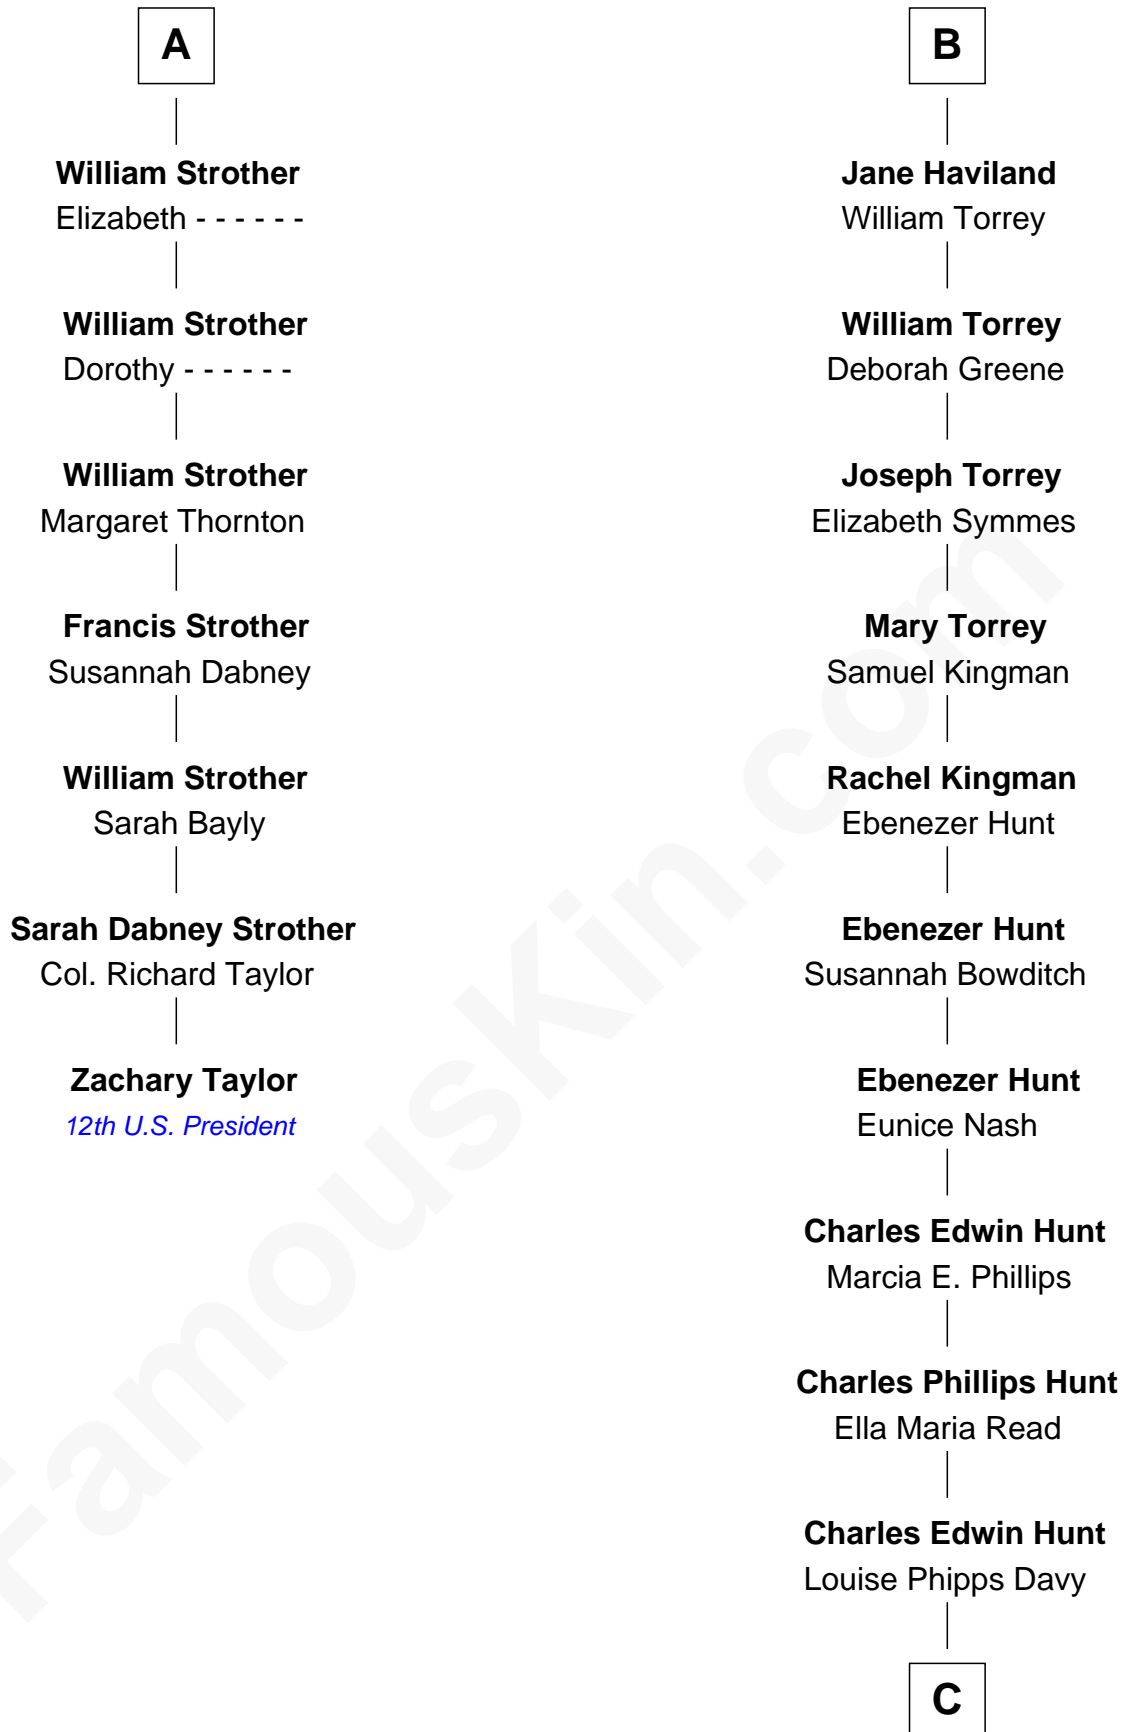

**FamousKin.com**  
**Relationship Chart of**  
**Zachary Taylor**  
*12th U.S. President*

**13th cousin 5 times removed of**  
**Linda Hunt**  
*TV and Movie Actress*

C

Raymond Davy Hunt

Elsie R. Doying

Linda Hunt

*TV and Movie Actress*

FamousKin.com