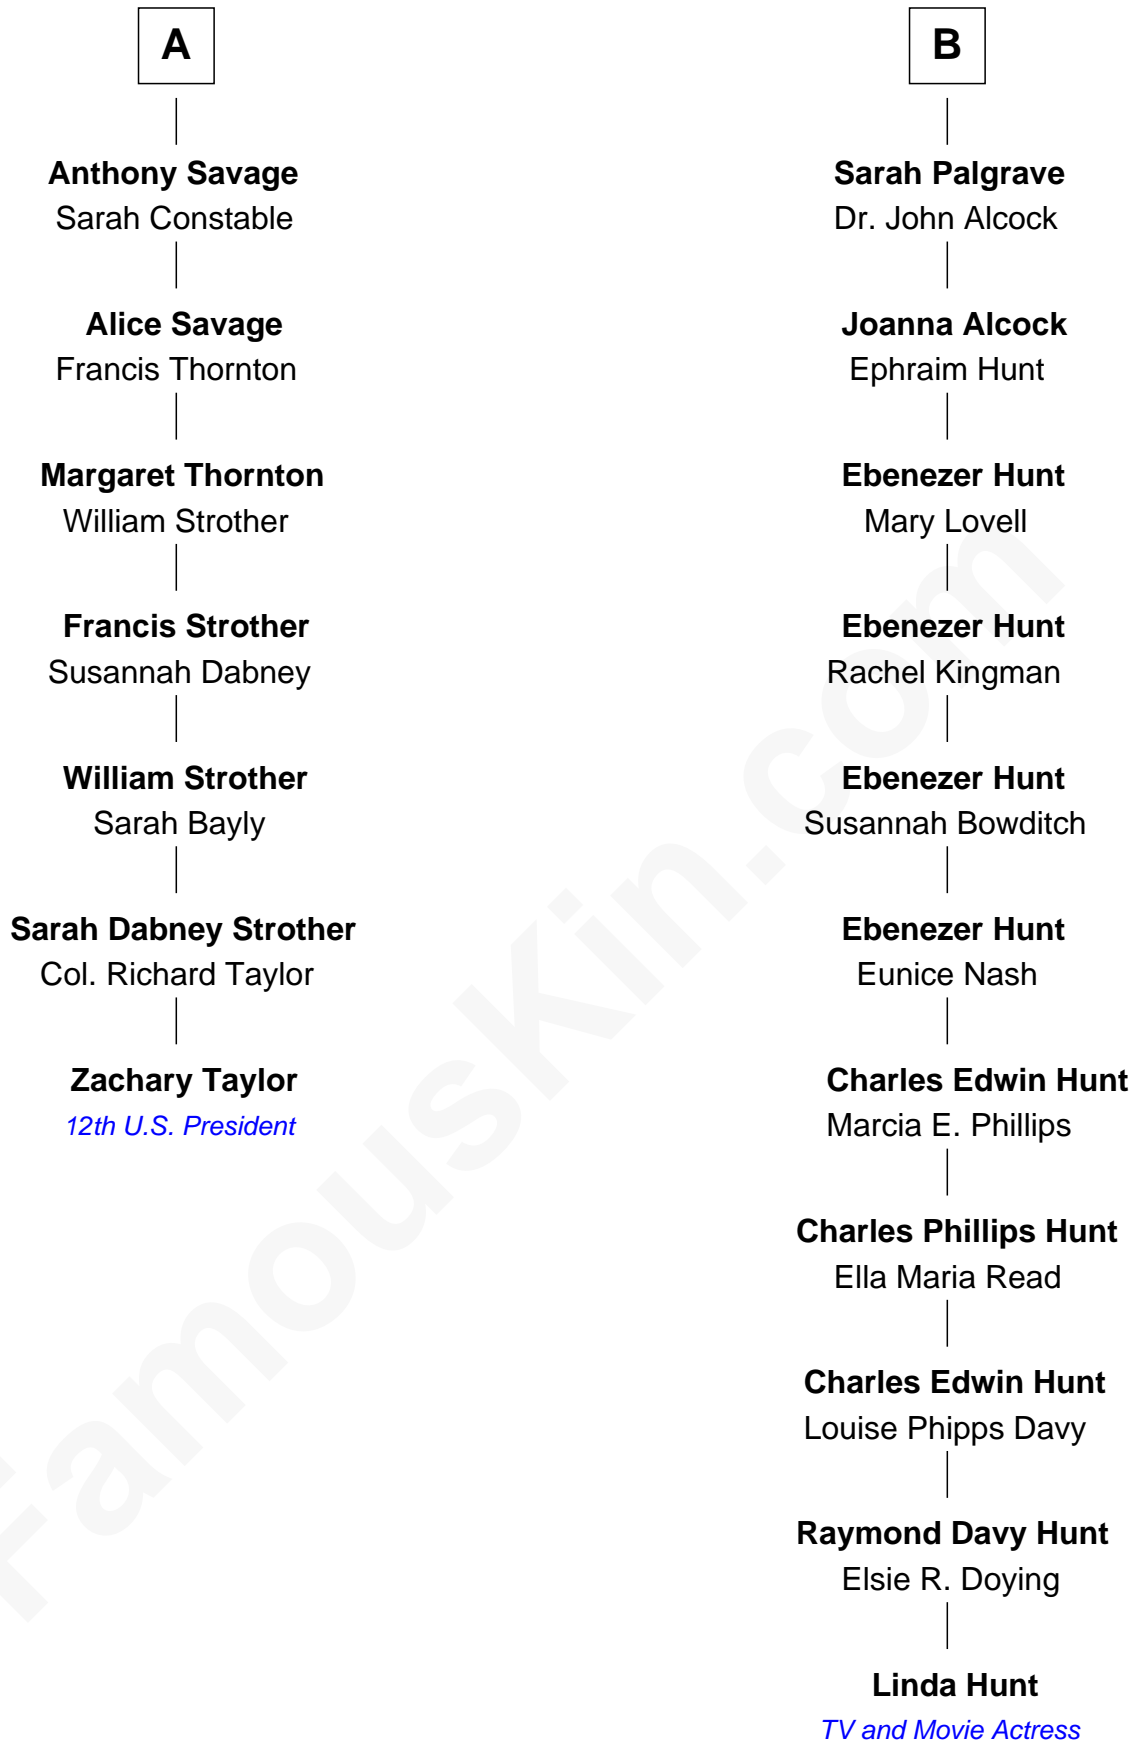

FamousKin.com
Relationship Chart of
Zachary Taylor
12th U.S. President

13th cousin 4 times removed of
Linda Hunt
TV and Movie Actress

Sir Robert Goushill
 Elizabeth Fitzalan

Linda Hunt photo by [RedCarpetReport](#) (CC BY-SA 2.0)