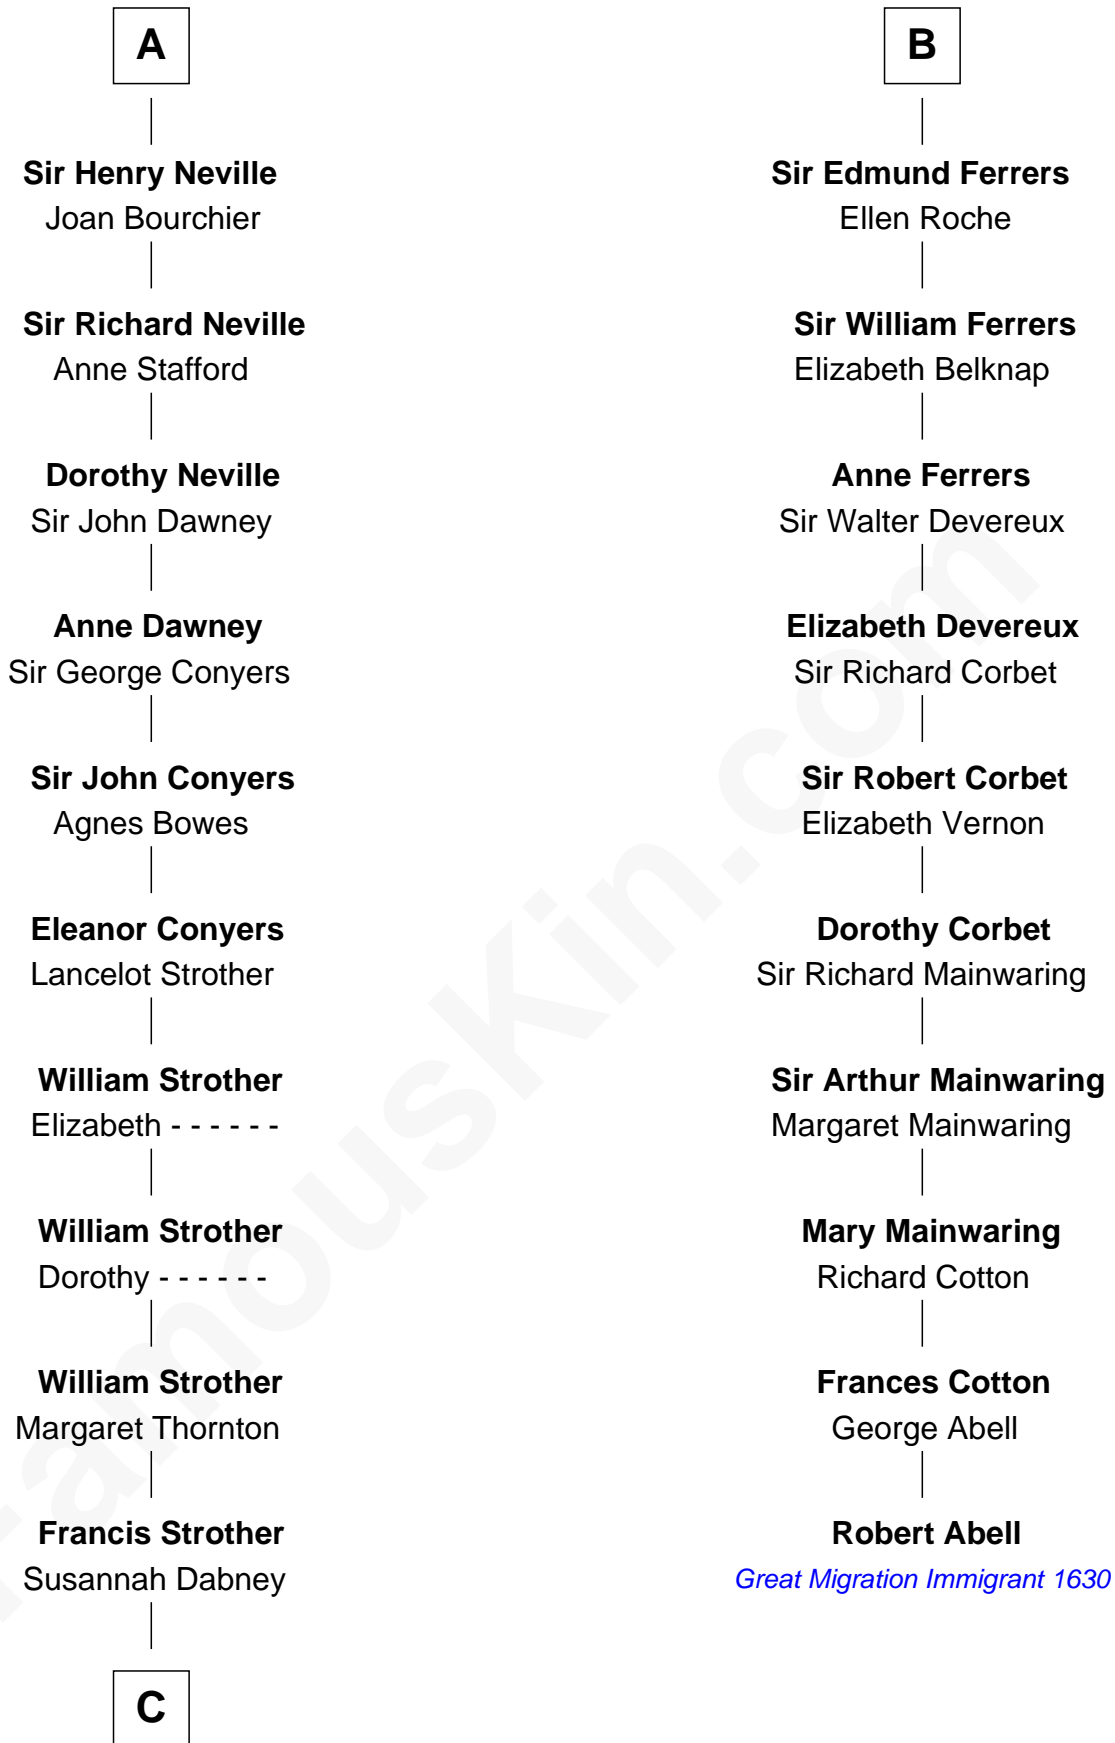

FamousKin.com
Relationship Chart of
Zachary Taylor
12th U.S. President

16th cousin 3 times removed of

Robert Abell
(c1605 - 1663) Great Migration Immigrant 1630

C

William Strother

Sarah Bayly

Sarah Dabney Strother

Col. Richard Taylor

Zachary Taylor

12th U.S. President

FamousKin.com