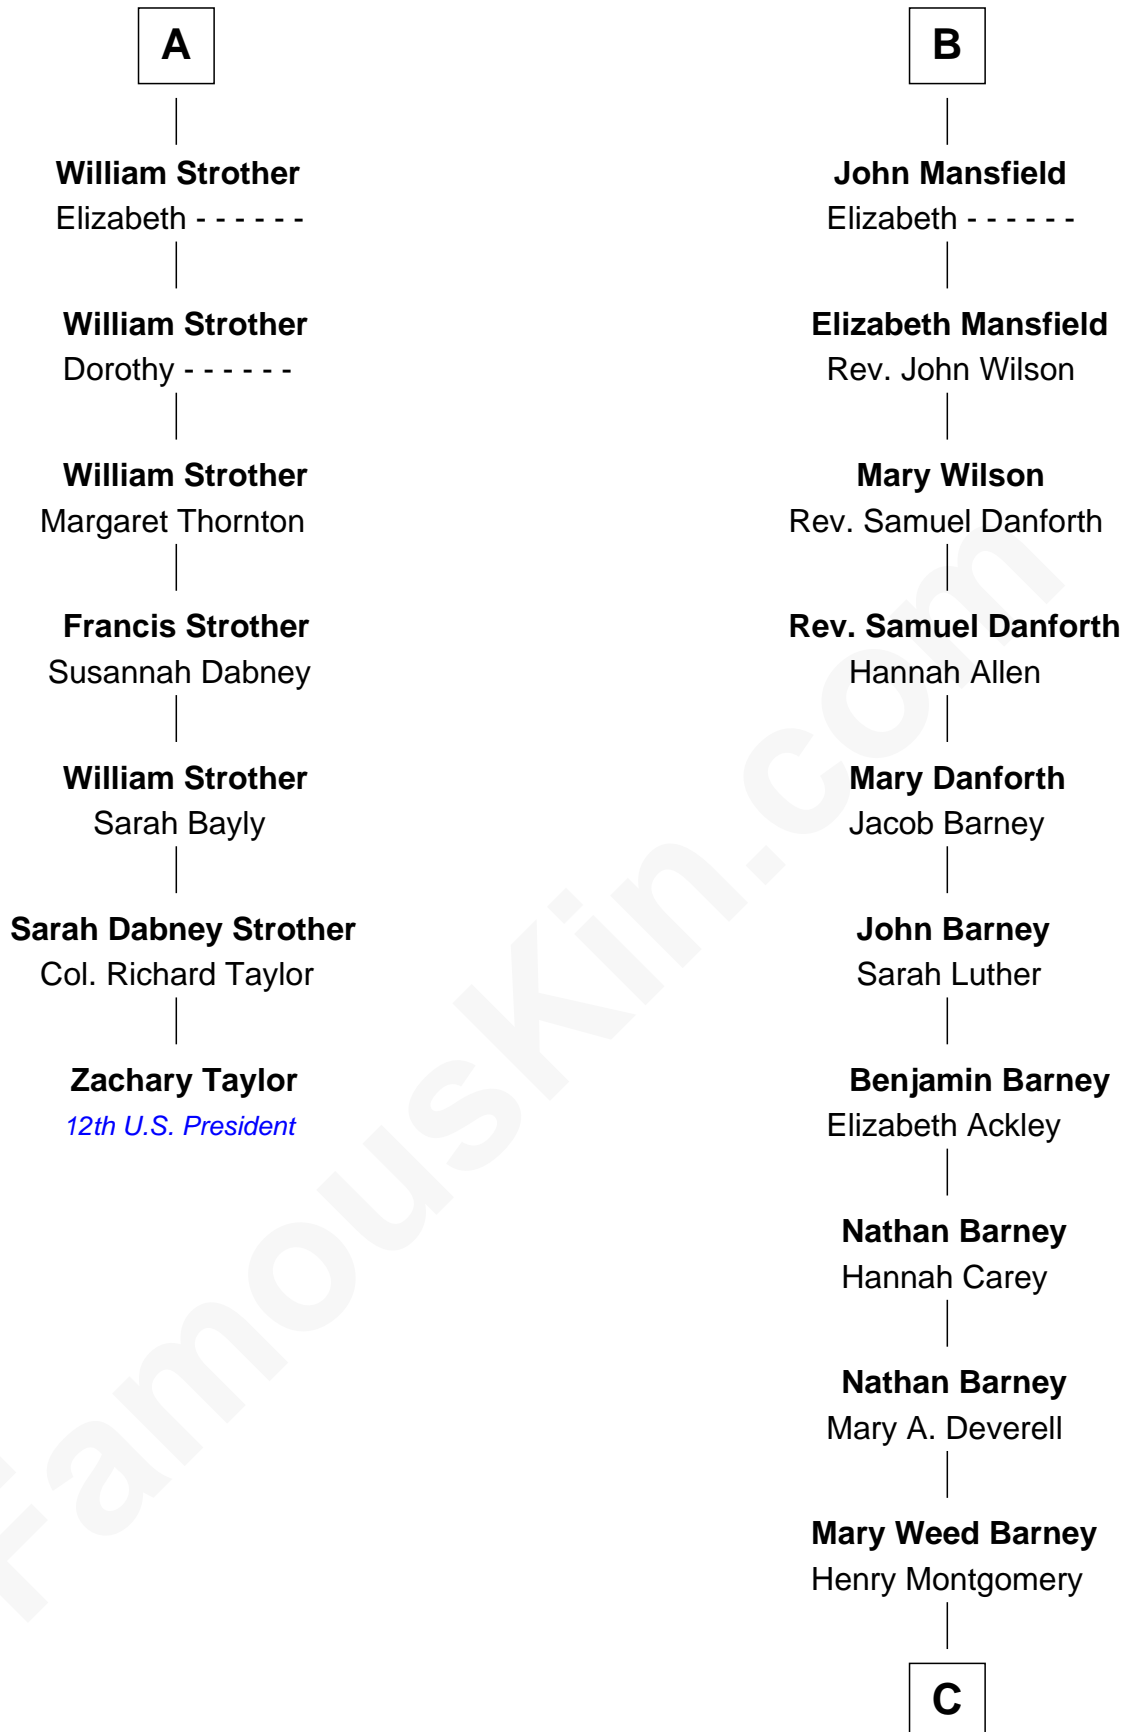

**FamousKin.com**  
**Relationship Chart of**  
**Zachary Taylor**  
*12th U.S. President*

13th cousin 5 times removed of

**Elizabeth Montgomery**  
*TV Actress - "Bewitched"*

C

Henry Montgomery  
Elizabeth Bryan Allen

Elizabeth Montgomery  
*TV Actress - "Bewitched"*

FamousKin.com