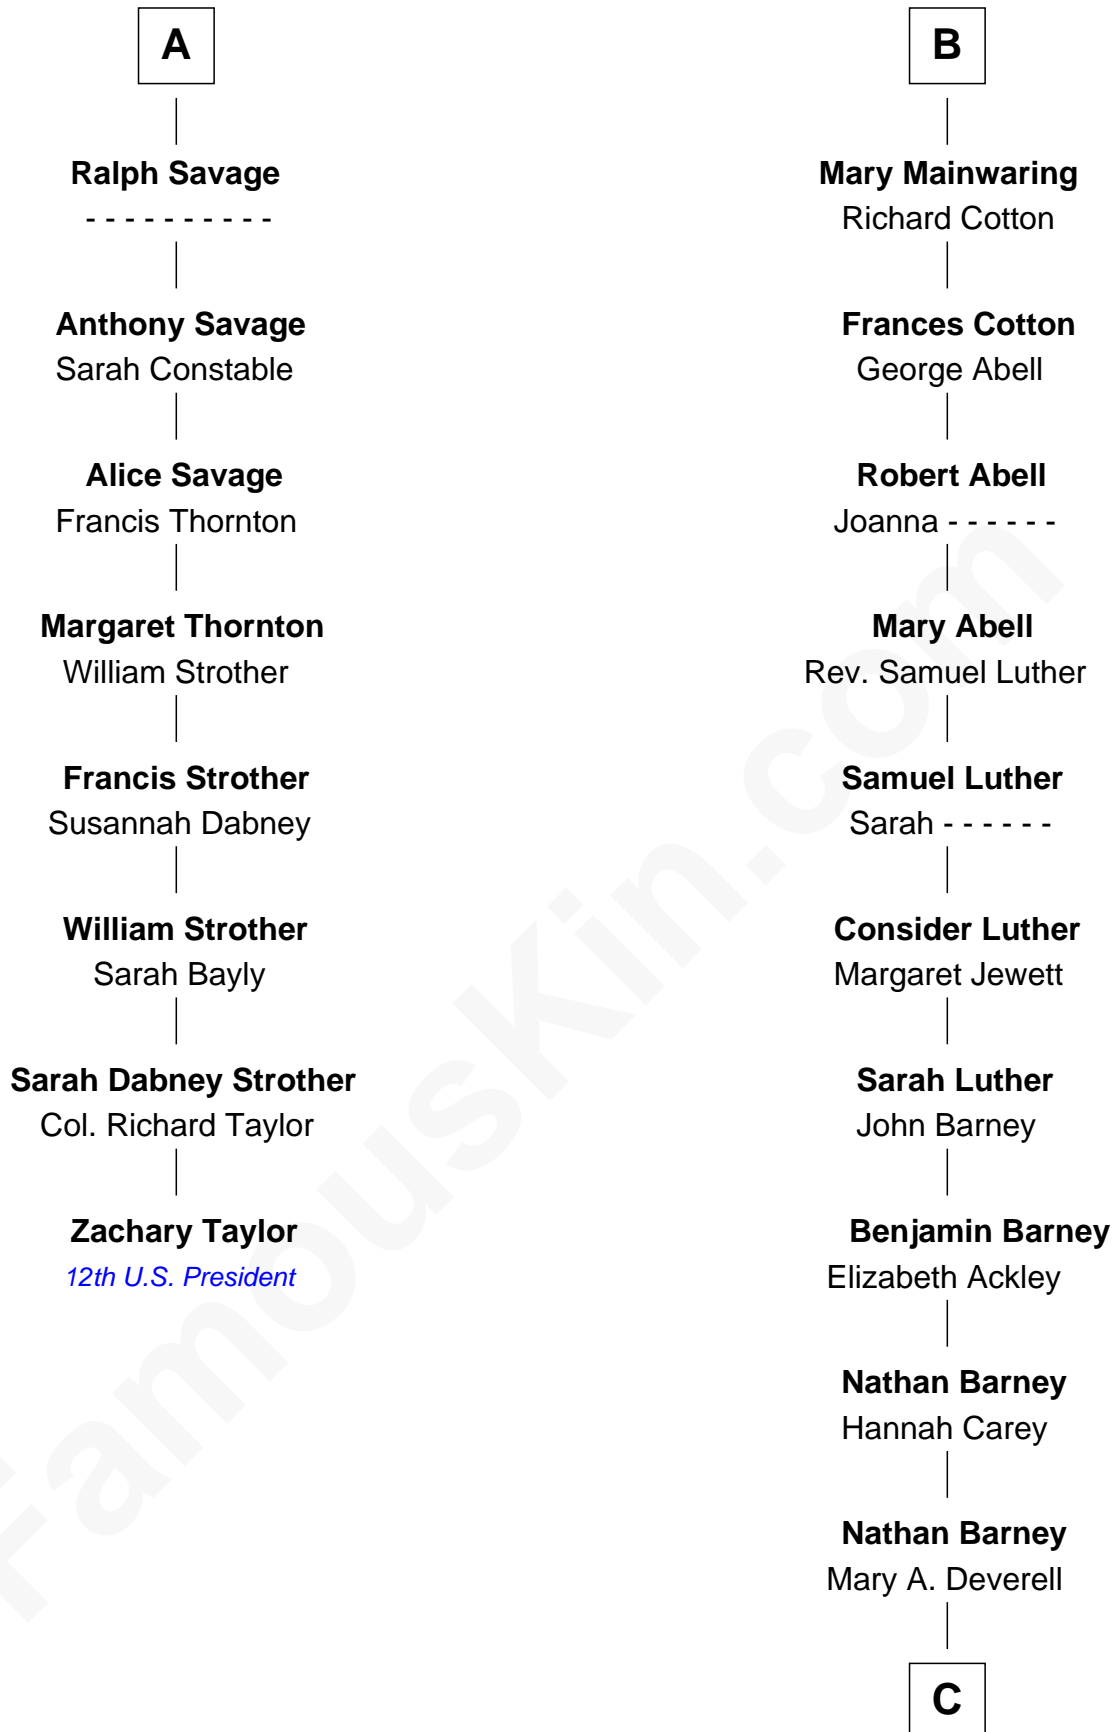

FamousKin.com
Relationship Chart of
Zachary Taylor
12th U.S. President

14th cousin 5 times removed of

Elizabeth Montgomery
TV Actress - "Bewitched"

Sir Richard Fitzalan
 Elizabeth de Bohun

C

—
Mary Weed Barney
Henry Montgomery

—
Henry Montgomery
Elizabeth Bryan Allen

—
Elizabeth Montgomery
TV Actress - "Bewitched"

FamousKin.com