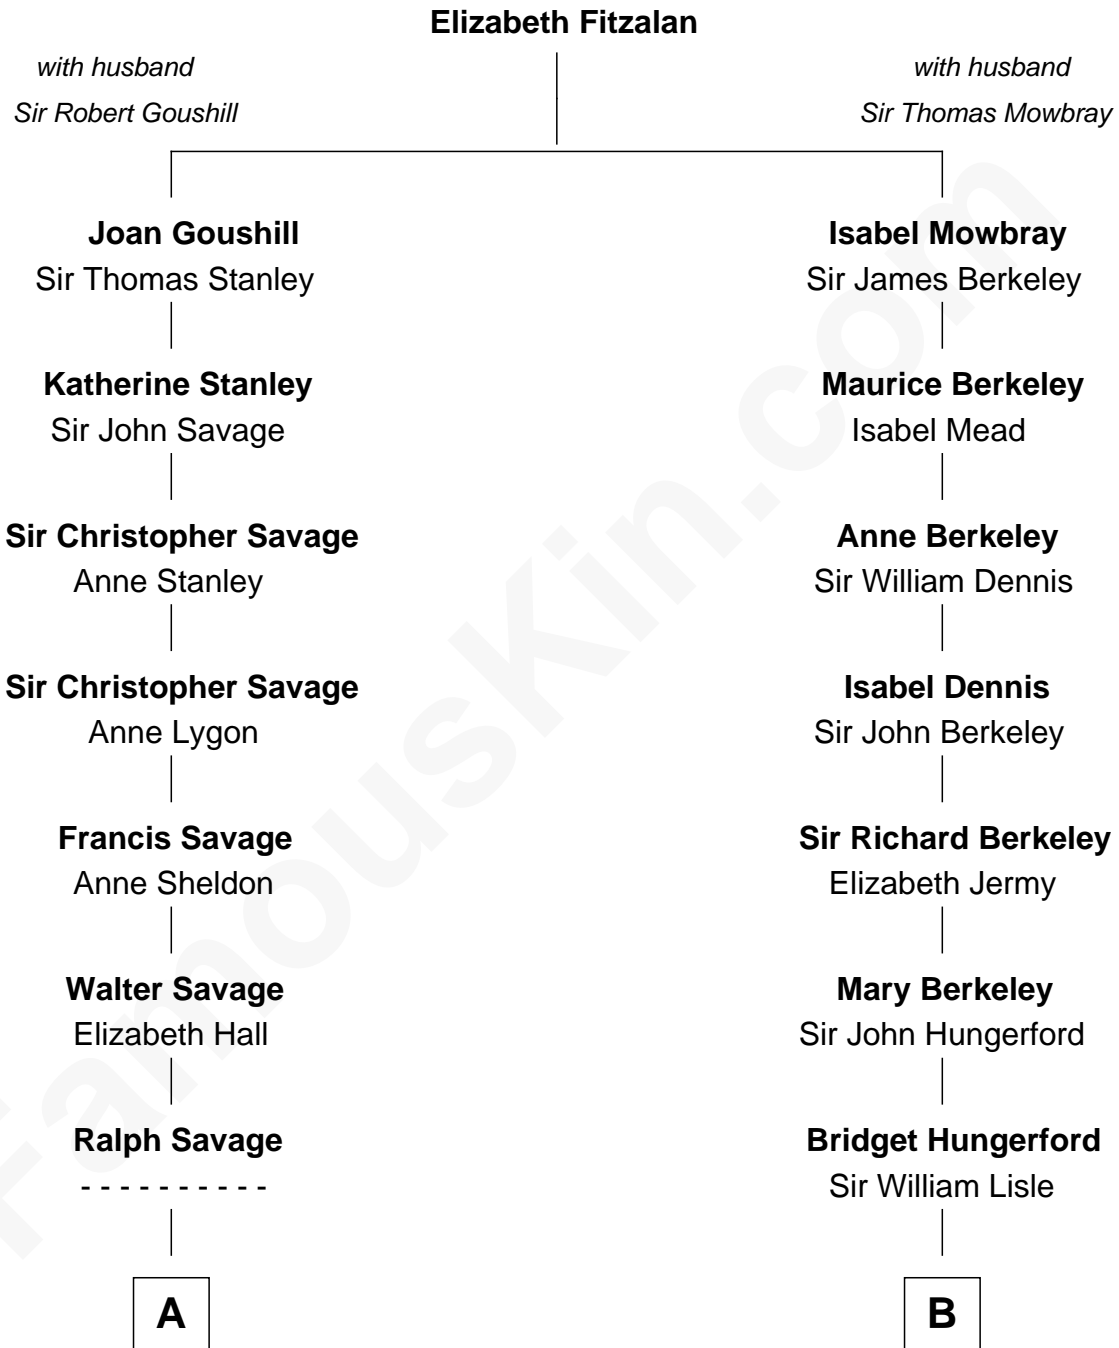

FamousKin.com
Relationship Chart of
Zachary Taylor
12th U.S. President

13th cousin 5 times removed of
Warren Buffett
Chairman & CEO, Berkshire Hathaway

C

Leila Stahl
Howard Homan Buffett

Warren Buffett
Chairman & CEO, Berkshire Hathaway

FamousKin.com