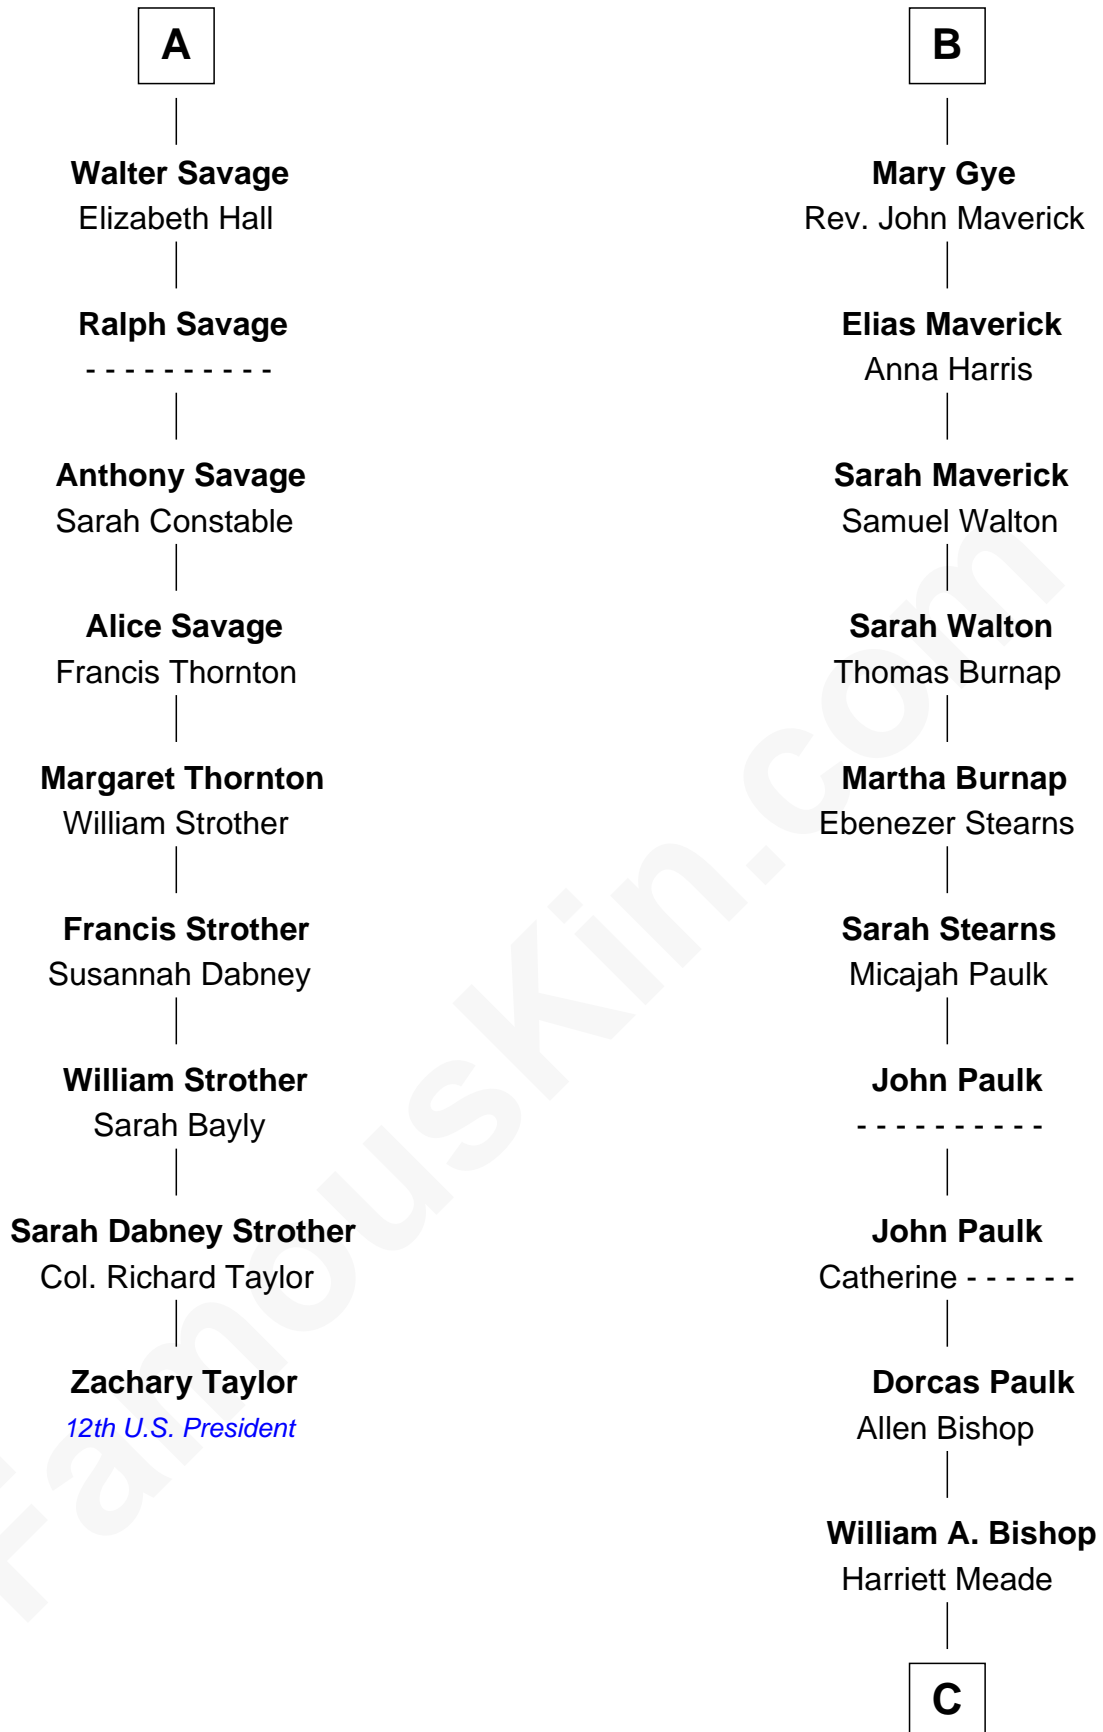

FamousKin.com
Relationship Chart of
Zachary Taylor
12th U.S. President

15th cousin 5 times removed of
Michael Strahan
NFL Player and TV Personality

C

Creola Mead

Jado D. Traylor

James Curtis Traylor

Caroline McCarter

Louise Traylor

Gene Willie Strahan

Michael Strahan

NFL Player and TV Personality

FamousKin.com