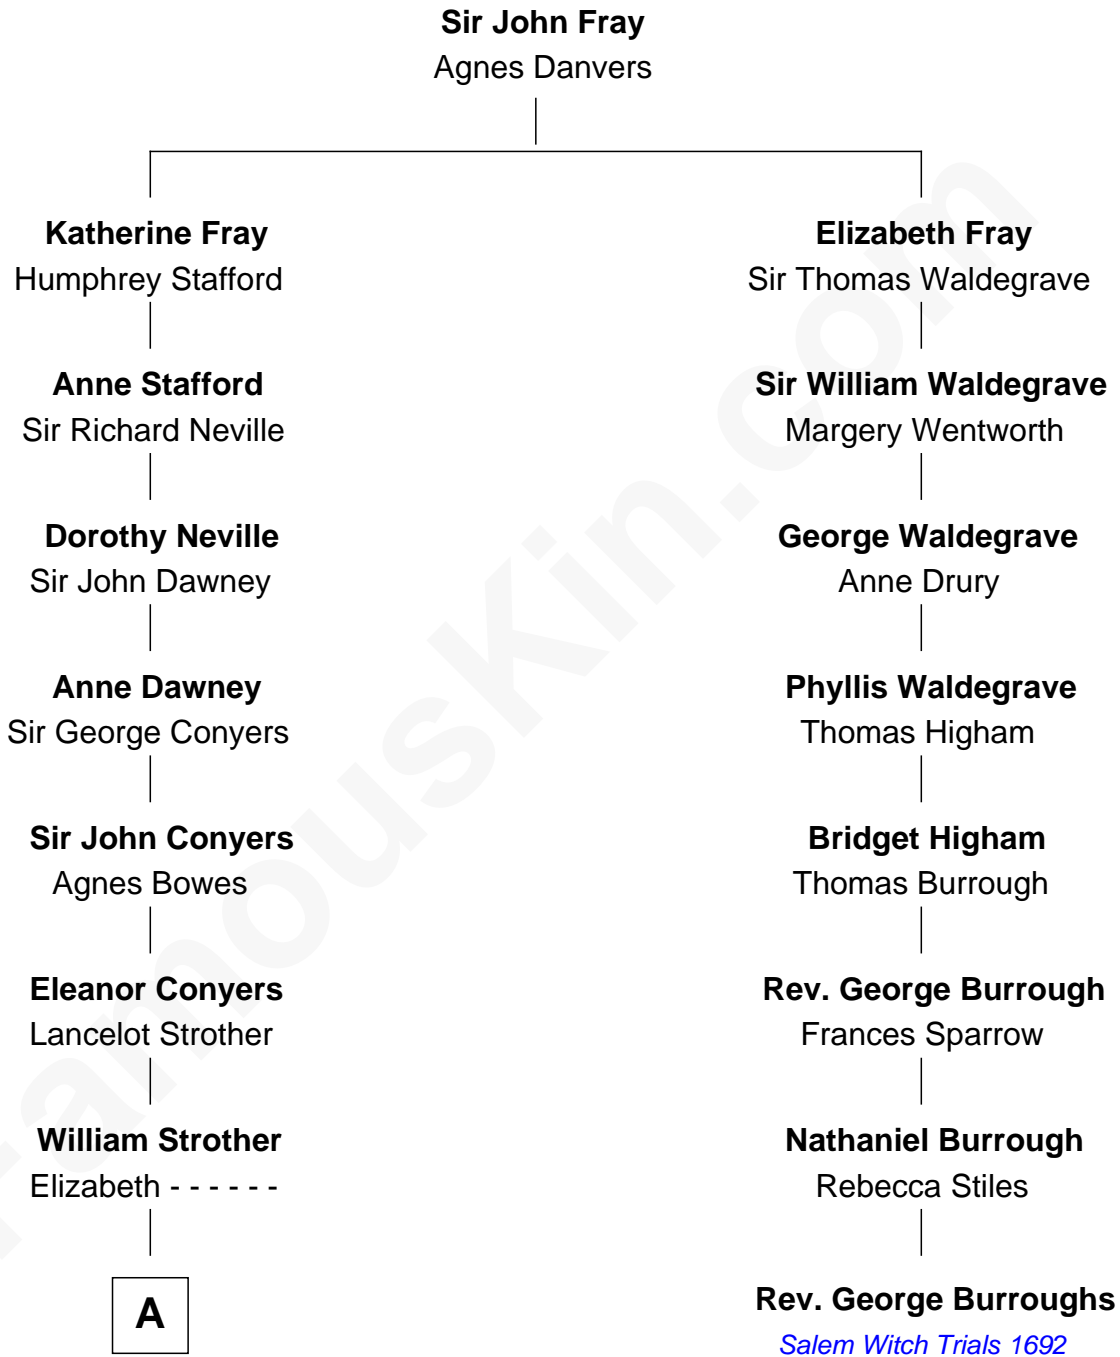

FamousKin.com
Relationship Chart of
Zachary Taylor
 12th U.S. President

7th cousin 5 times removed of
Rev. George Burroughs
 Executed for Witchcraft, Salem 1692

A

|
William Strother

Dorothy - - - - -

|
William Strother
Margaret Thornton

|
Francis Strother
Susannah Dabney

|
William Strother
Sarah Bayly

|
Sarah Dabney Strother
Col. Richard Taylor

|
Zachary Taylor
12th U.S. President

FamousKin.com