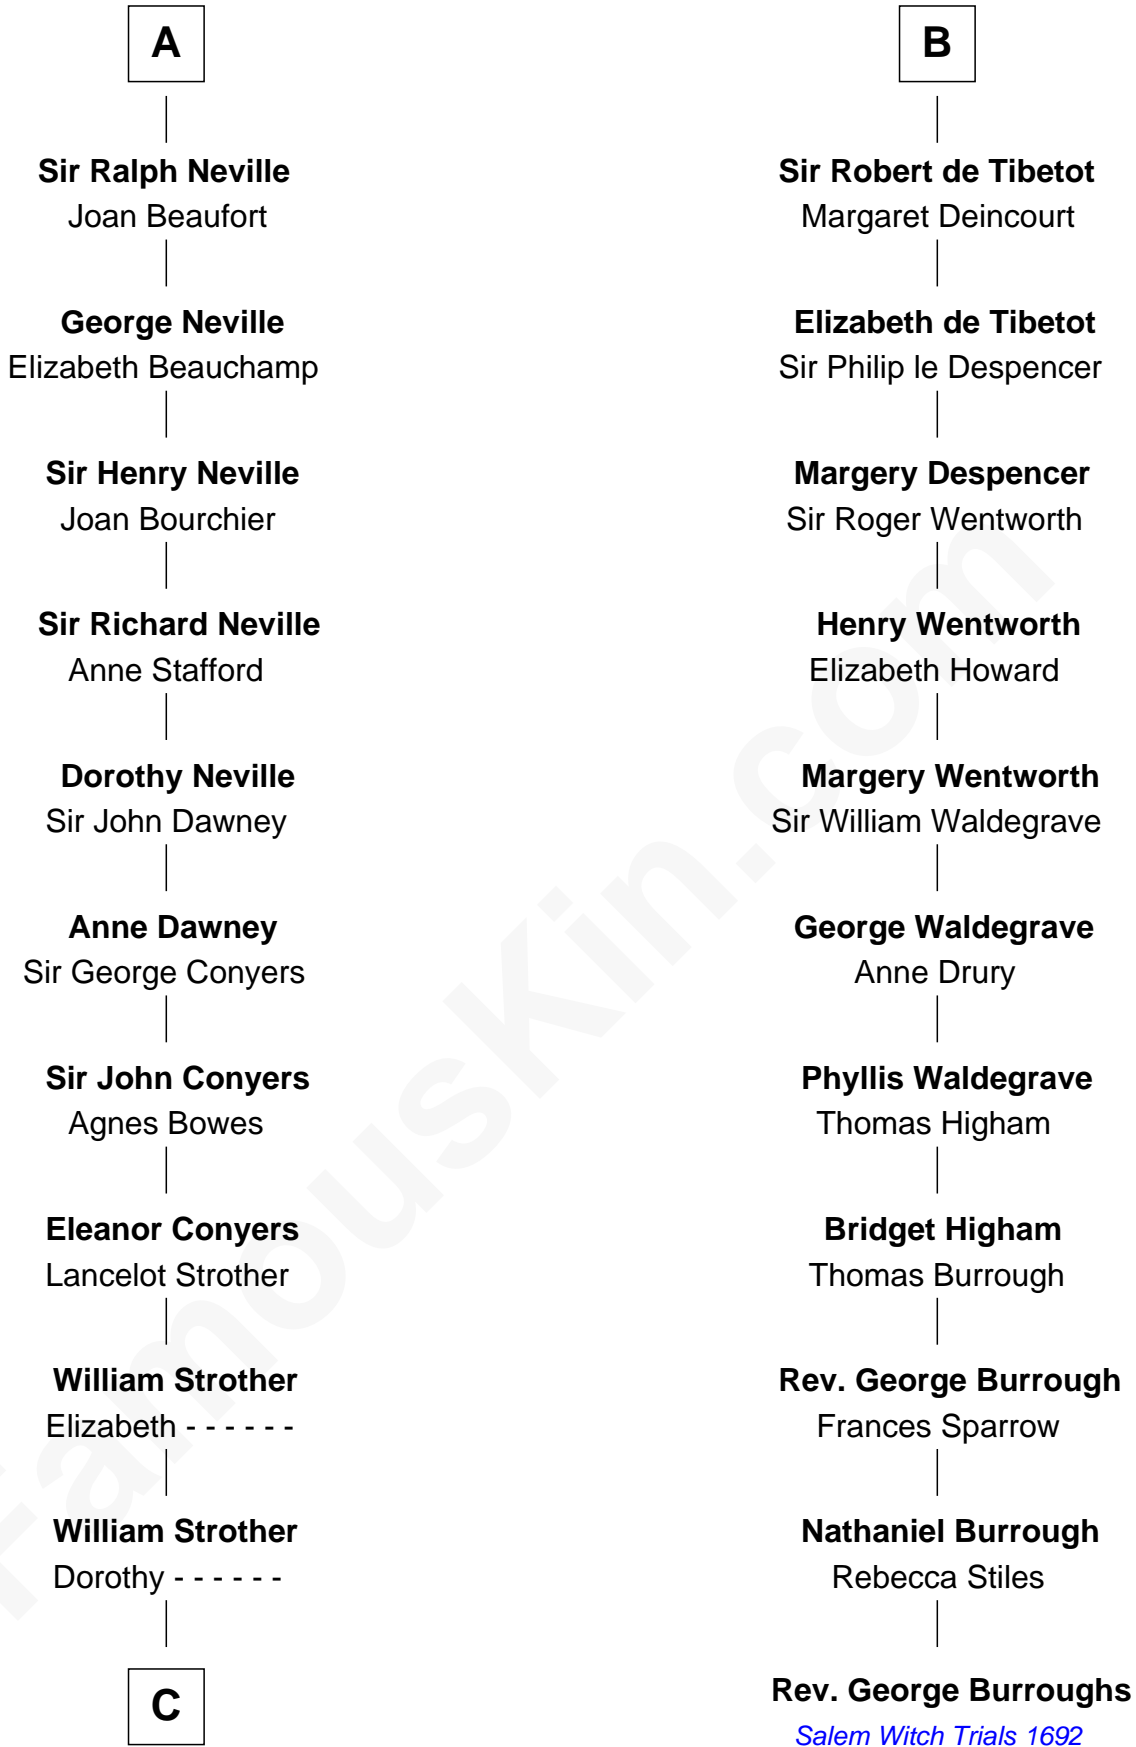

**FamousKin.com**  
**Relationship Chart of**  
**Zachary Taylor**  
*12th U.S. President*

**17th cousin 4 times removed of**  
**Rev. George Burroughs**  
*Executed for Witchcraft, Salem 1692*

**C**

William Strother  
Margaret Thornton

Francis Strother  
Susannah Dabney

William Strother  
Sarah Bayly

Sarah Dabney Strother  
Col. Richard Taylor

Zachary Taylor  
*12th U.S. President*

FamousKin.com