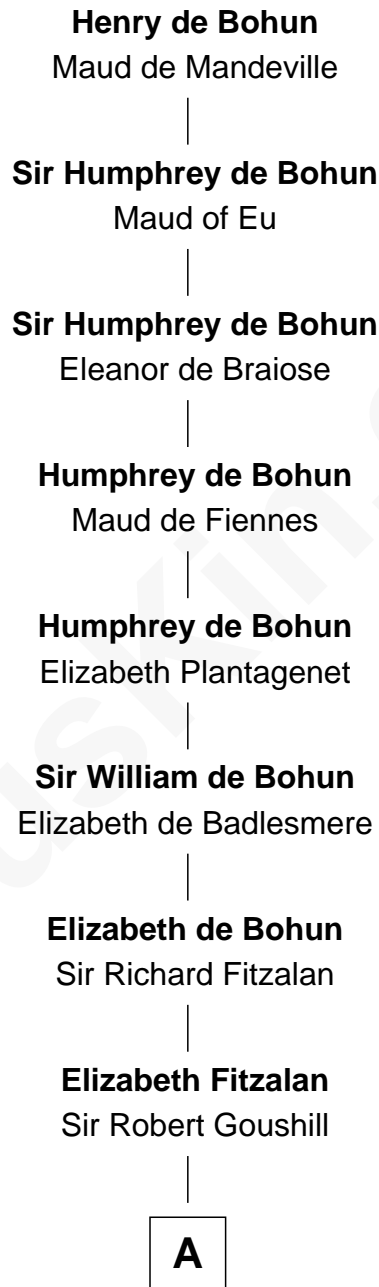

# FamousKin.com Relationship Chart of

**Zachary Taylor**

*12th U.S. President*

19th Great-grandson of

**Henry de Bohun**

*Magna Carta Surety*

**A**

**Joan Goushill**  
Sir Thomas Stanley

**Katherine Stanley**  
Sir John Savage

**Sir Christopher Savage**  
Anne Stanley

**Sir Christopher Savage**  
Anne Lygon

**Francis Savage**  
Anne Sheldon

**Walter Savage**  
Elizabeth Hall

**Ralph Savage**

**Anthony Savage**  
Sarah Constable

**Alice Savage**  
Francis Thornton

**Margaret Thornton**  
William Strother

**B**

**B**

Francis Strother  
Susannah Dabney

William Strother  
Sarah Bayly

Sarah Dabney Strother  
Col. Richard Taylor