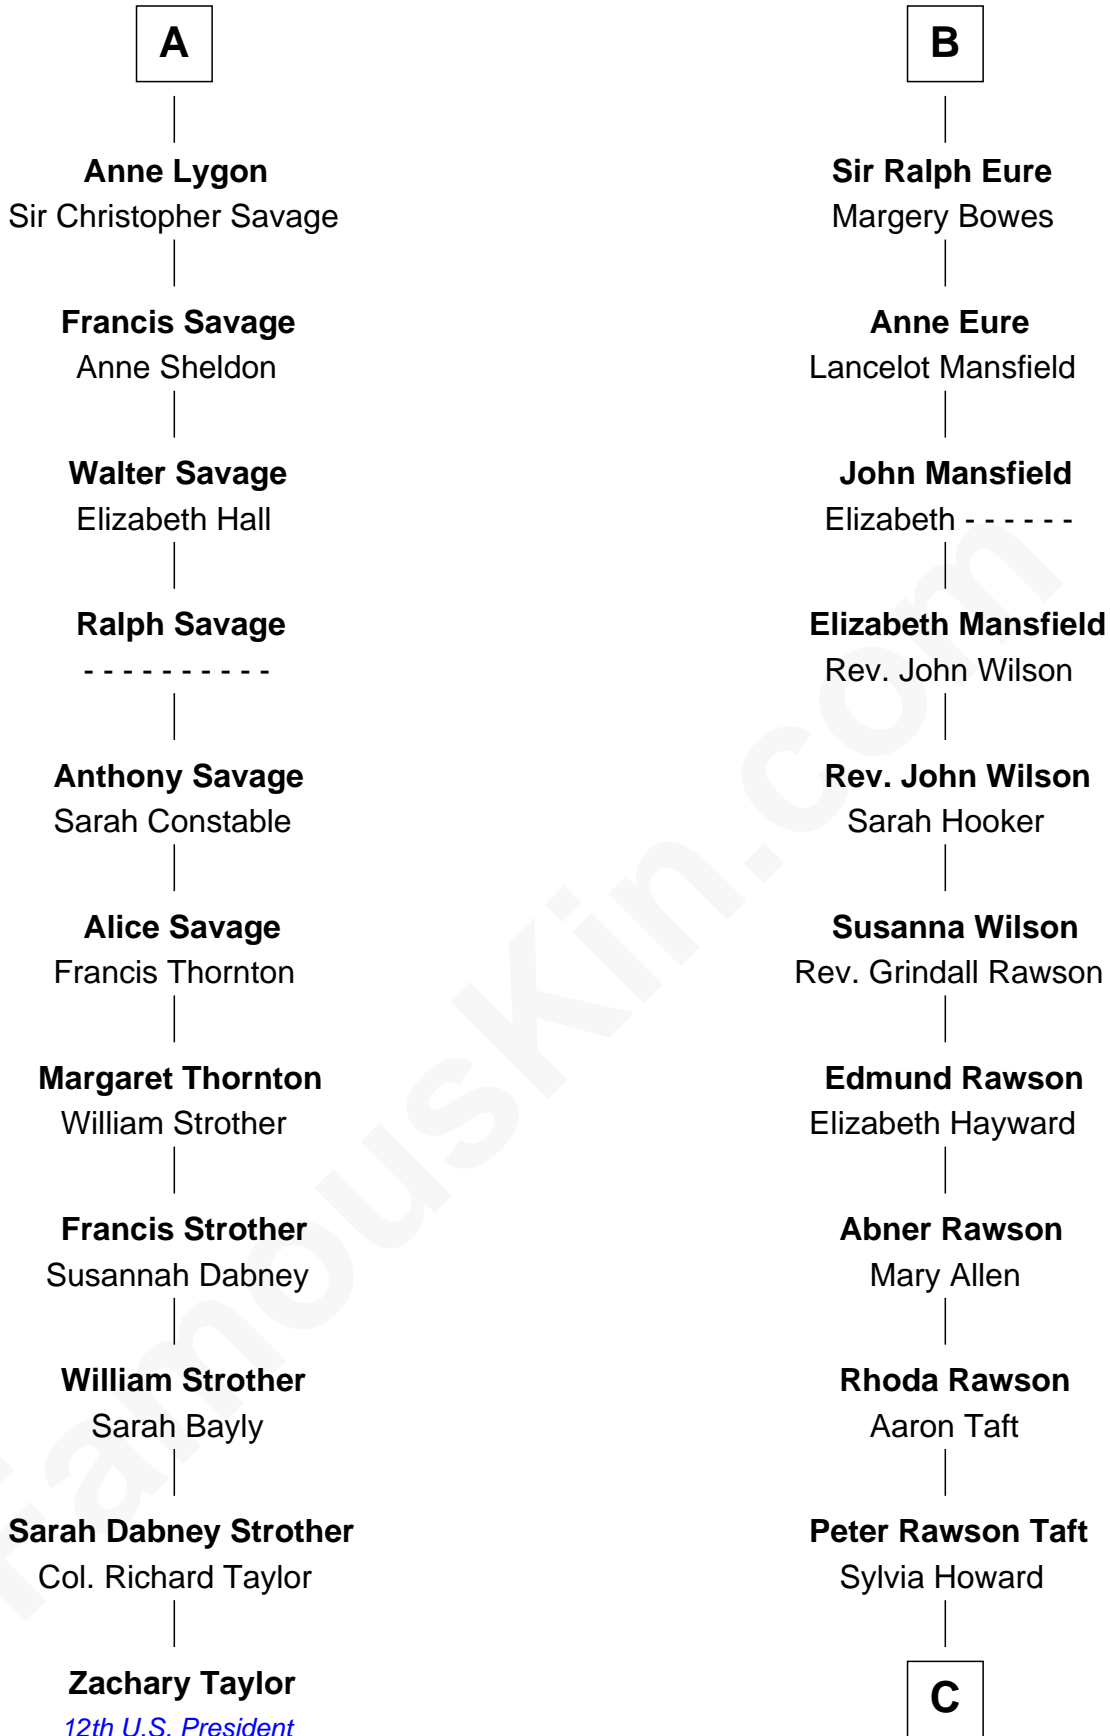

# FamousKin.com Relationship Chart of

**Zachary Taylor**

12th U.S. President

17th cousin 1 time removed of

**William Howard Taft**

27th U.S. President

**Margaret de Audley**

Ralph de Stafford

C

Alphonso Taft  
Louisa Maria Torrey

William Howard Taft  
*27th U.S. President*

FamousKin.com