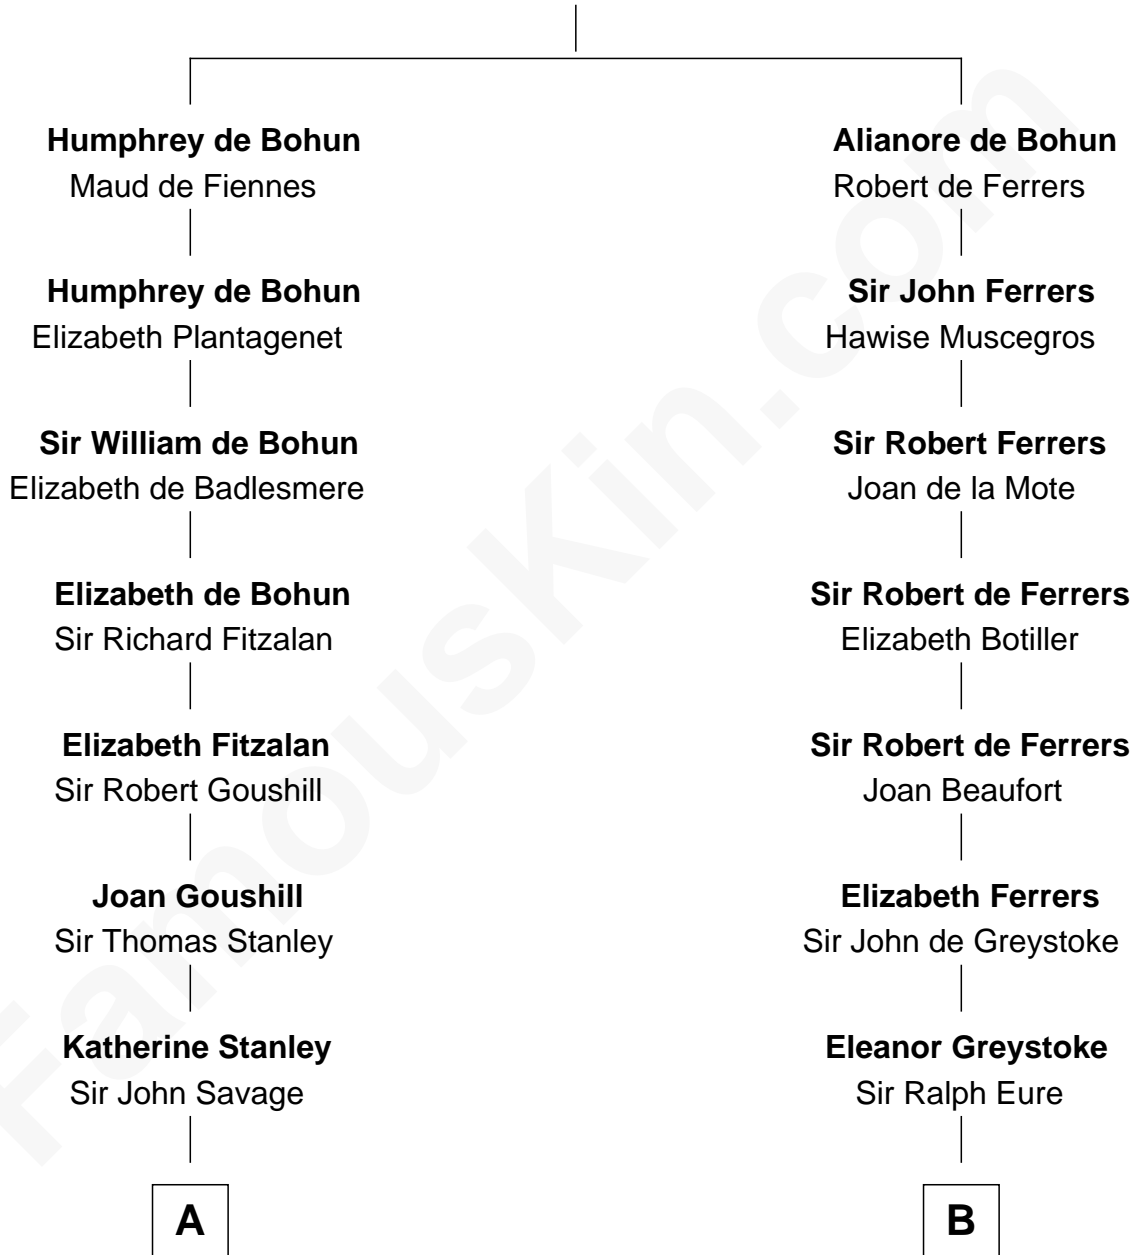

**FamousKin.com**  
**Relationship Chart of**  
**Zachary Taylor**  
*12th U.S. President*

18th cousin 3 times removed of  
**William Howard Taft**  
*27th U.S. President*

**Sir Humphrey de Bohun**  
 Eleanor de Braiose

**C**

**Sarah Dabney Strother**

Col. Richard Taylor

**Zachary Taylor**

*12th U.S. President*

**D**

**Abner Rawson**

Mary Allen

**Rhoda Rawson**

Aaron Taft

**Peter Rawson Taft**

Sylvia Howard

**Alphonso Taft**

Louisa Maria Torrey

**William Howard Taft**

*27th U.S. President*