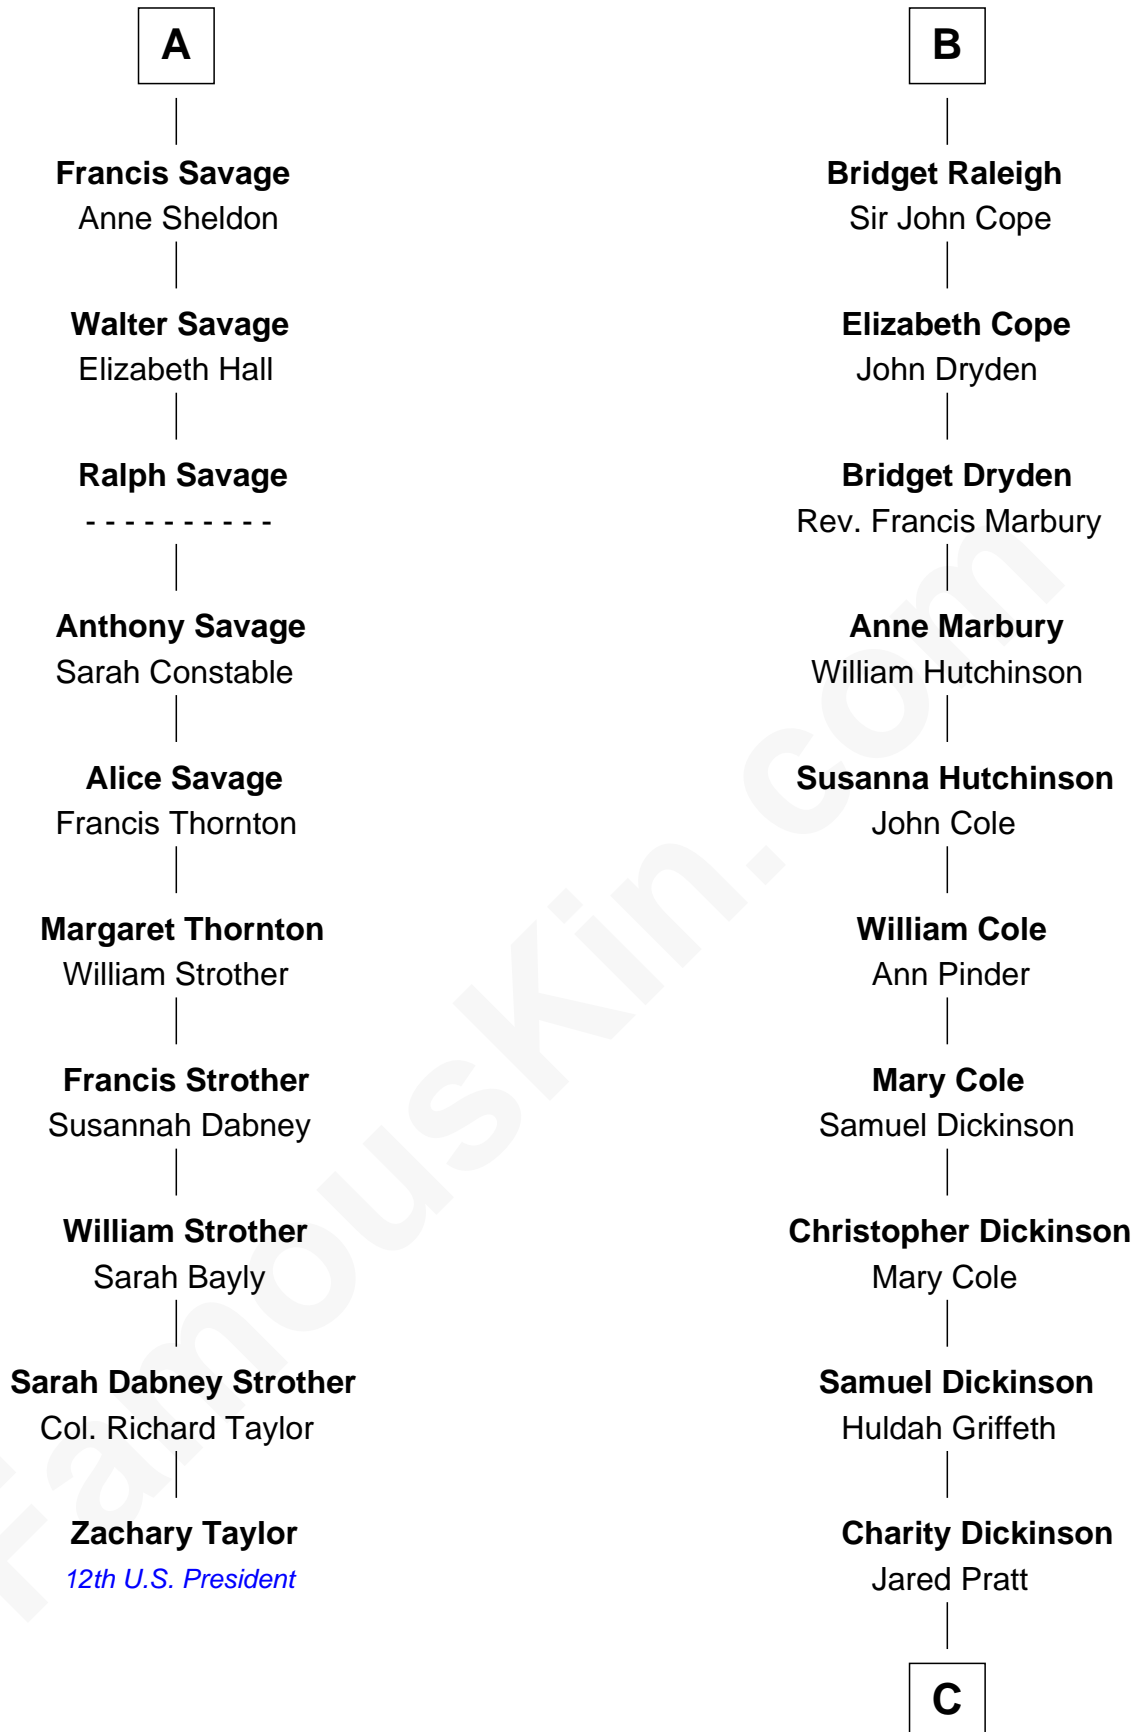

FamousKin.com
Relationship Chart of
Zachary Taylor
12th U.S. President

16th cousin 5 times removed of
Mitt Romney
70th Governor of Massachusetts

Edmund Fitzalan
 Alice de Warenne

Richard Fitzalan
 Eleanor Plantagenet

A

Mary Fitzalan
 John le Strange

Ankaret le Strange
 Sir Richard Talbot

Mary Talbot
 Sir Thomas Greene

Sir Thomas Greene
 Phillippa Ferrers

Elizabeth Greene
 William Raleigh

Sir Edward Raleigh
 Margaret Verney

Sir Edward Raleigh
 Anne Chamberlayne

B

C

Parley Parker Pratt

Mary Woods

Helaman Pratt

Anna Johanna Dorothy Wilcken

Anna Amelia Pratt

Gaskell Samuel Romney

George Wilcken Romney

Lenore Emily LaFount

Mitt Romney

70th Governor of Massachusetts