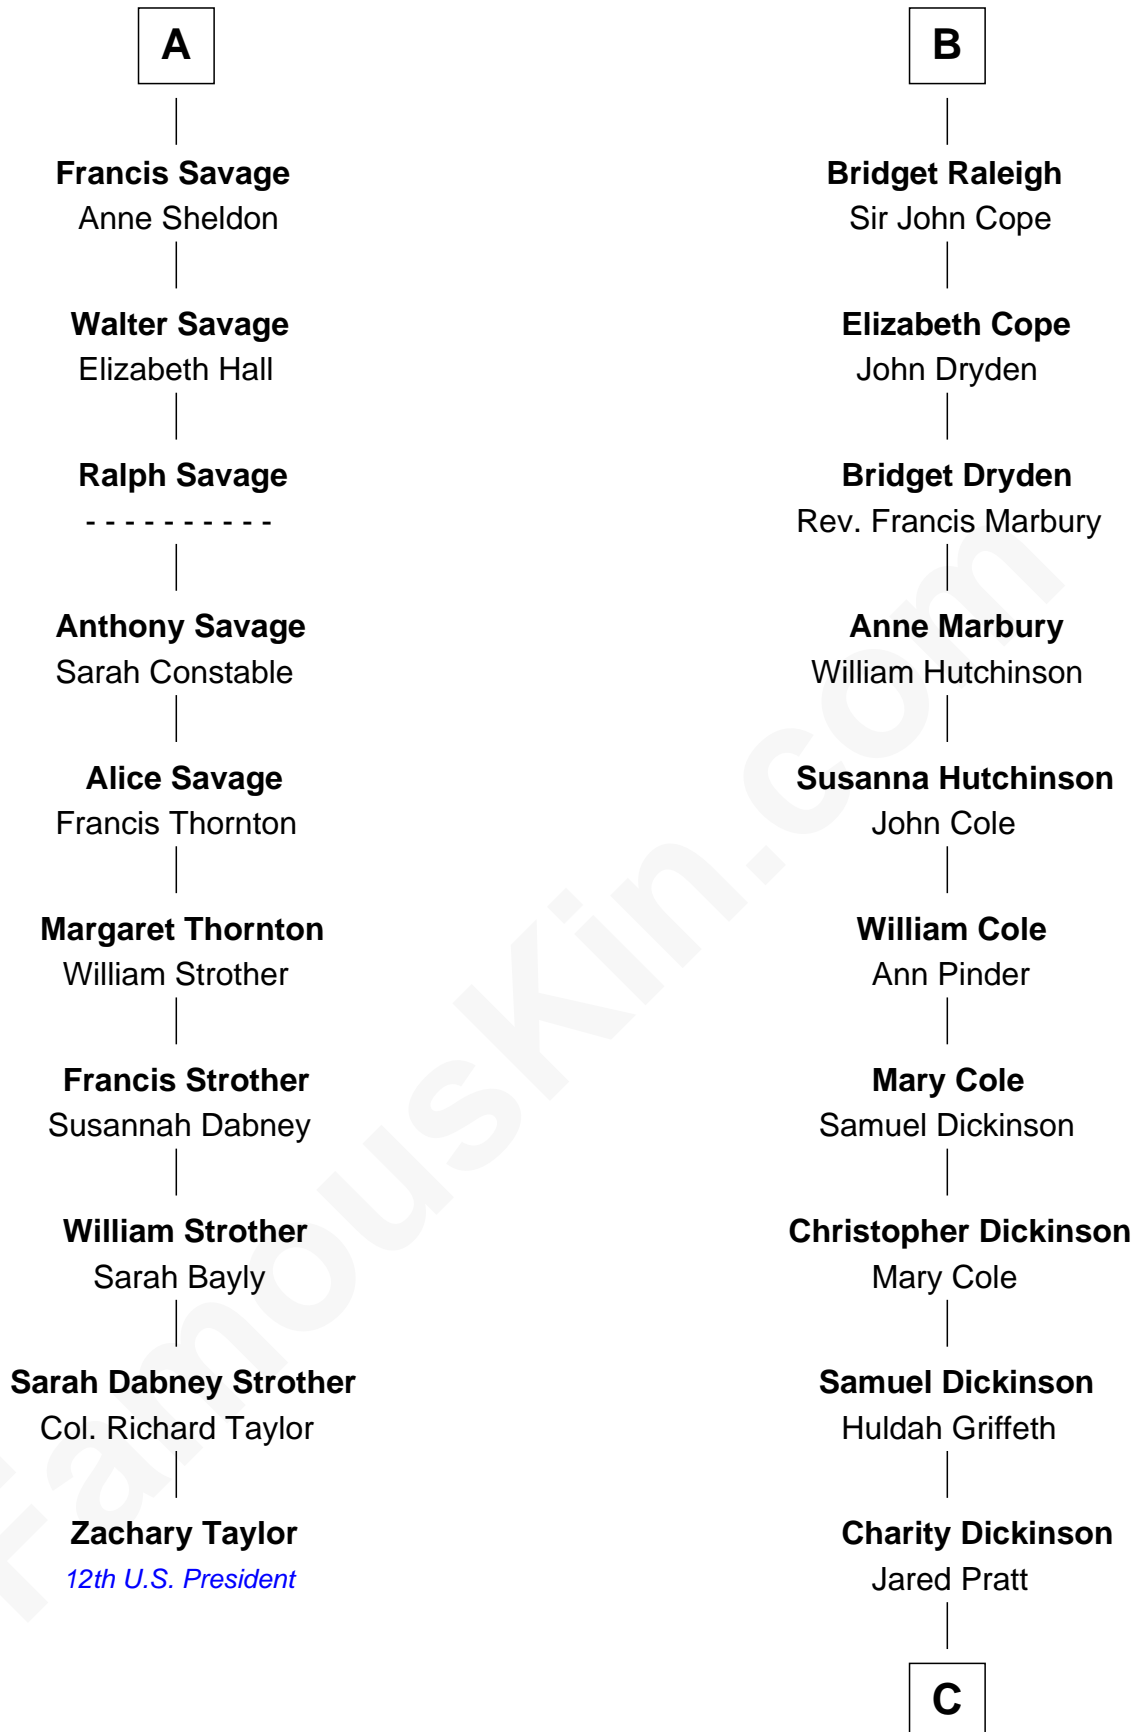

**FamousKin.com**  
**Relationship Chart of**  
**Zachary Taylor**  
*12th U.S. President*

**16th cousin 4 times removed of**  
**George Romney**  
*43rd Governor of Michigan*

**C**

|  
**Parley Parker Pratt**

Mary Woods  
|

**Helaman Pratt**

Anna Johanna Dorothy Wilcken  
|

**Anna Amelia Pratt**

Gaskell Samuel Romney  
|

**George Romney**

*43rd Governor of Michigan*

FamousKin.com