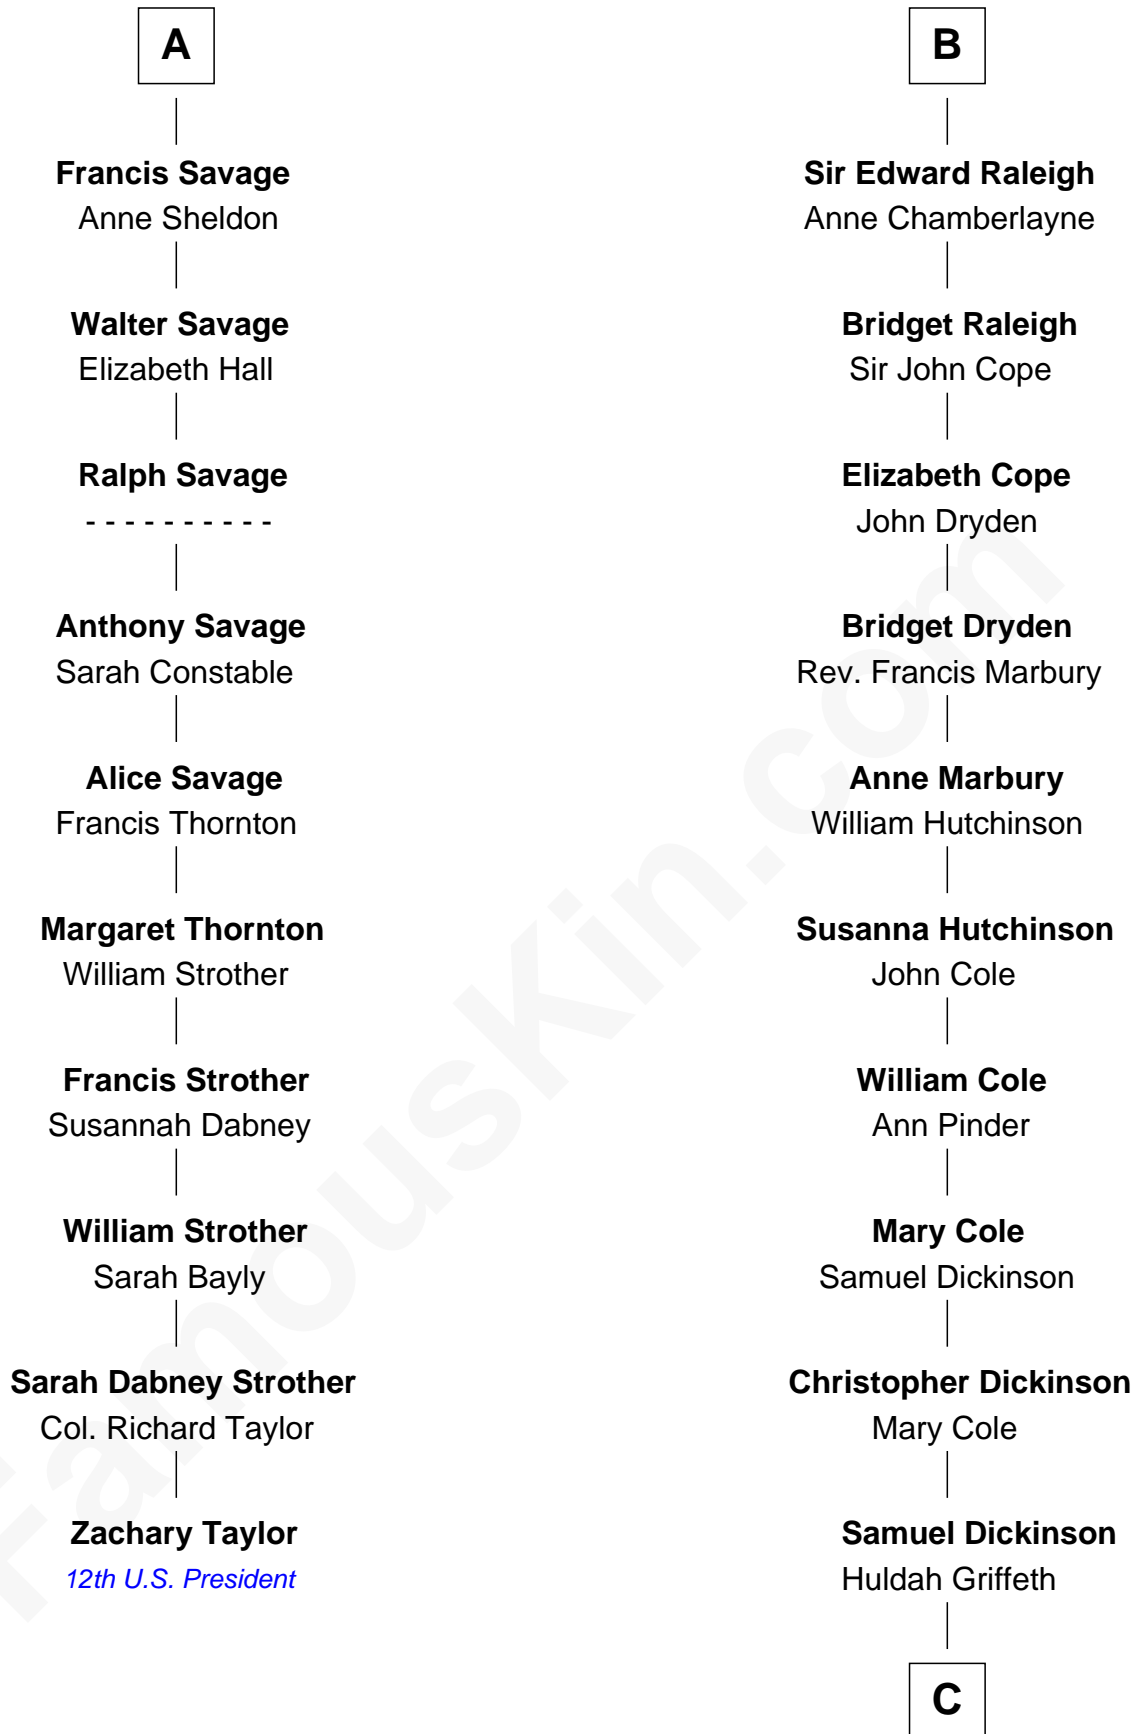

FamousKin.com
Relationship Chart of
Zachary Taylor
12th U.S. President

16th cousin 5 times removed of
George Romney
43rd Governor of Michigan

Humphrey de Bohun
 Elizabeth Plantagenet

Sir William de Bohun
 Elizabeth de Badlesmere

Eleanor de Bohun
 Sir James le Boteler

Elizabeth de Bohun
 Sir Richard Fitzalan

Pernel le Boteler
 Sir Gilbert Talbot

Elizabeth Fitzalan
 Sir Robert Goushill

Sir Richard Talbot
 Ankaret le Strange

Joan Goushill
 Sir Thomas Stanley

Mary Talbot
 Sir Thomas Greene

Katherine Stanley
 Sir John Savage

Sir Thomas Greene
 Phillippa Ferrers

Sir Christopher Savage
 Anne Stanley

Elizabeth Greene
 William Raleigh

Sir Christopher Savage
 Anne Lygon

Sir Edward Raleigh
 Margaret Verney

A

B

C

Charity Dickinson

Jared Pratt

Parley Parker Pratt

Mary Woods