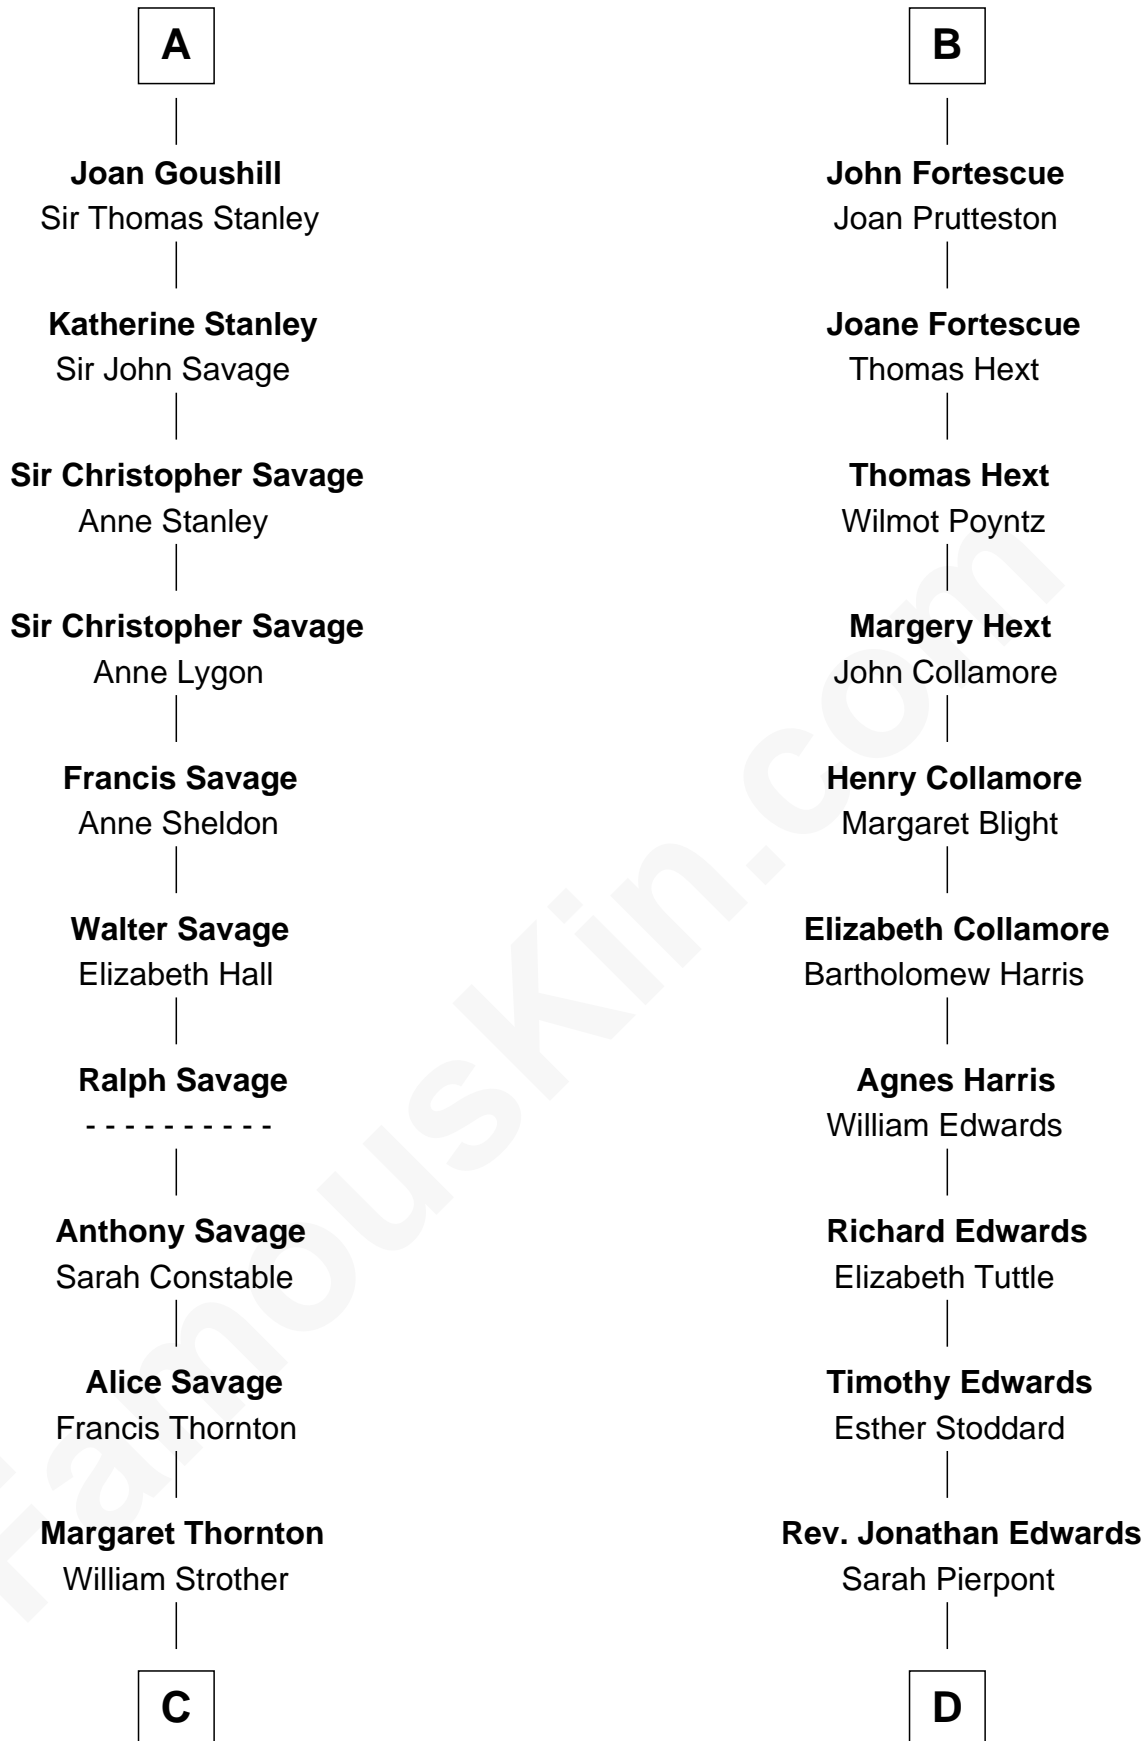

**FamousKin.com**  
**Relationship Chart of**  
**Zachary Taylor**  
*12th U.S. President*

**18th cousin 2 times removed of**  
**Aaron Burr**  
*Killed Alexander Hamilton*

**C**

**Francis Strother**  
Susannah Dabney

**William Strother**  
Sarah Bayly

**Sarah Dabney Strother**  
Col. Richard Taylor

**Zachary Taylor**  
*12th U.S. President*

**D**

**Esther Edwards**  
Aaron Burr

**Aaron Burr**  
*Killed Alexander Hamilton*