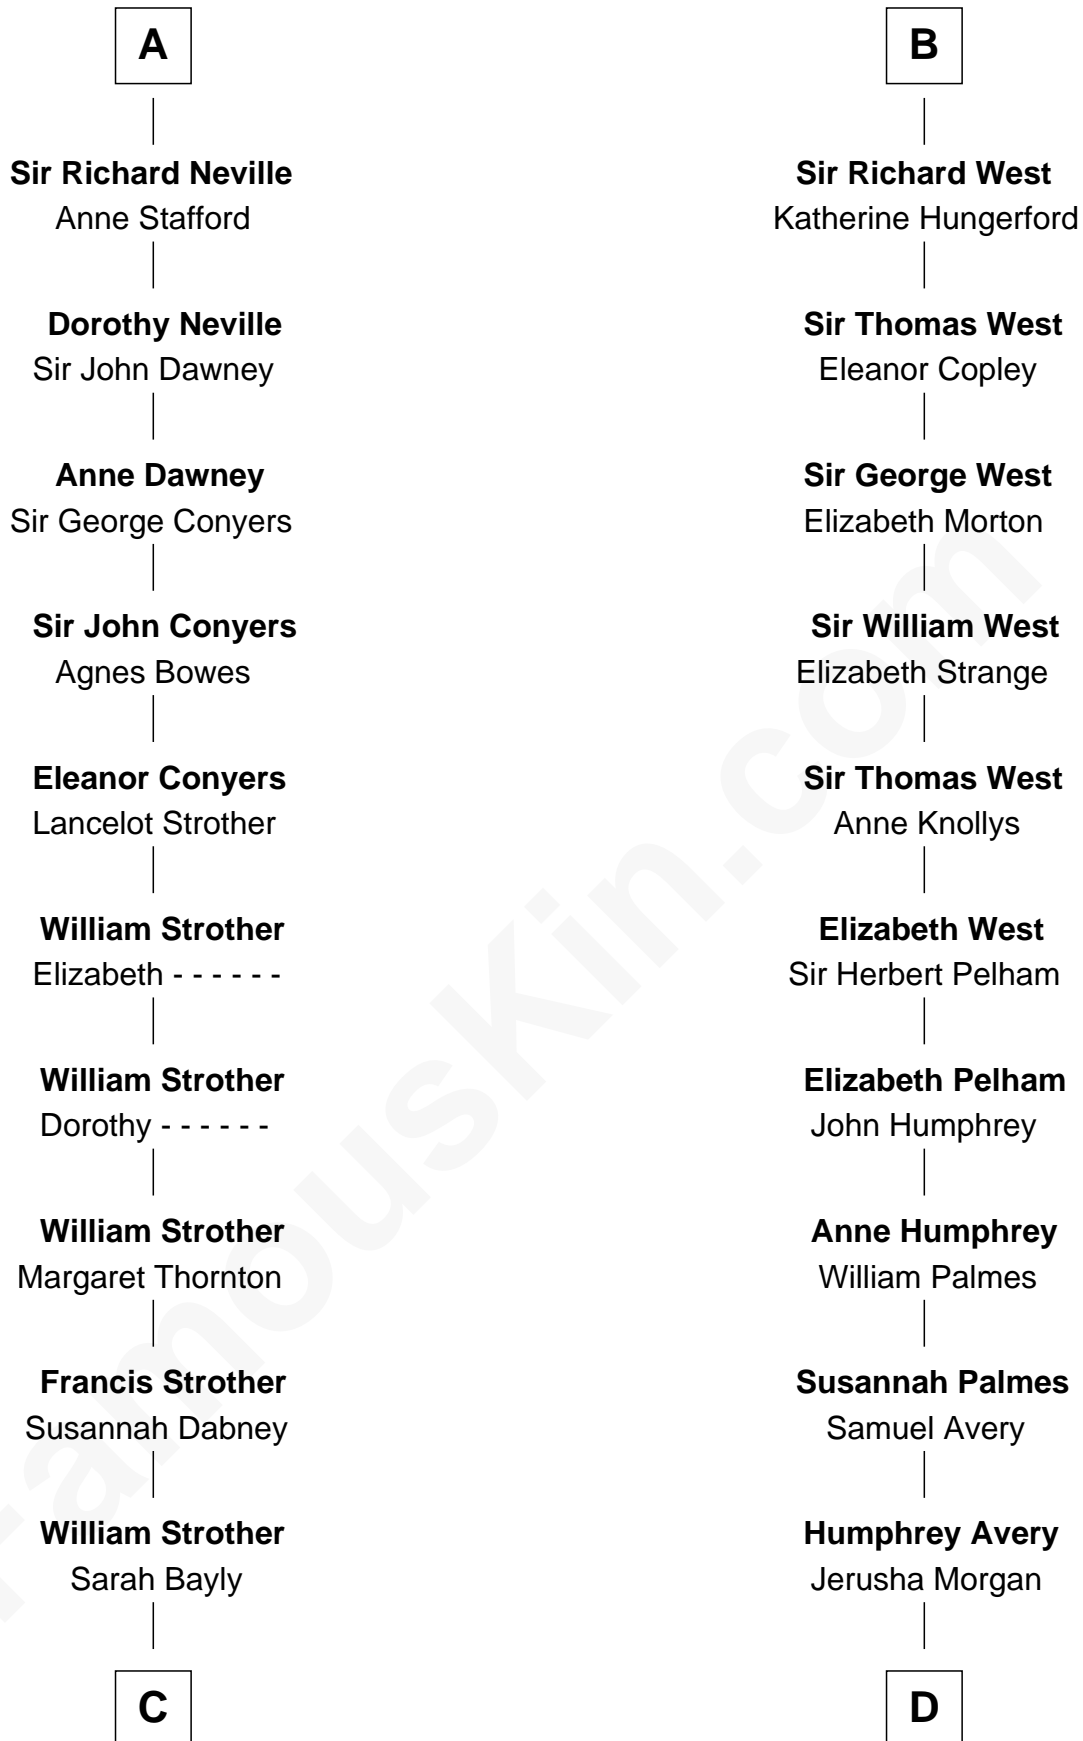

FamousKin.com
Relationship Chart of
Zachary Taylor
12th U.S. President

18th cousin 3 times removed of
John D. Rockefeller
Founder of the Standard Oil Company

C

Sarah Dabney Strother

Col. Richard Taylor

Zachary Taylor

12th U.S. President

D

Solomon Avery

Hannah Punderson

Miles Avery

Malinda Pixley

Lucy Avery

Godfrey Lewis Rockefeller

William Avery Rockefeller

Eliza Davison

John D. Rockefeller

Founder of the Standard Oil Company

FamousKin.com