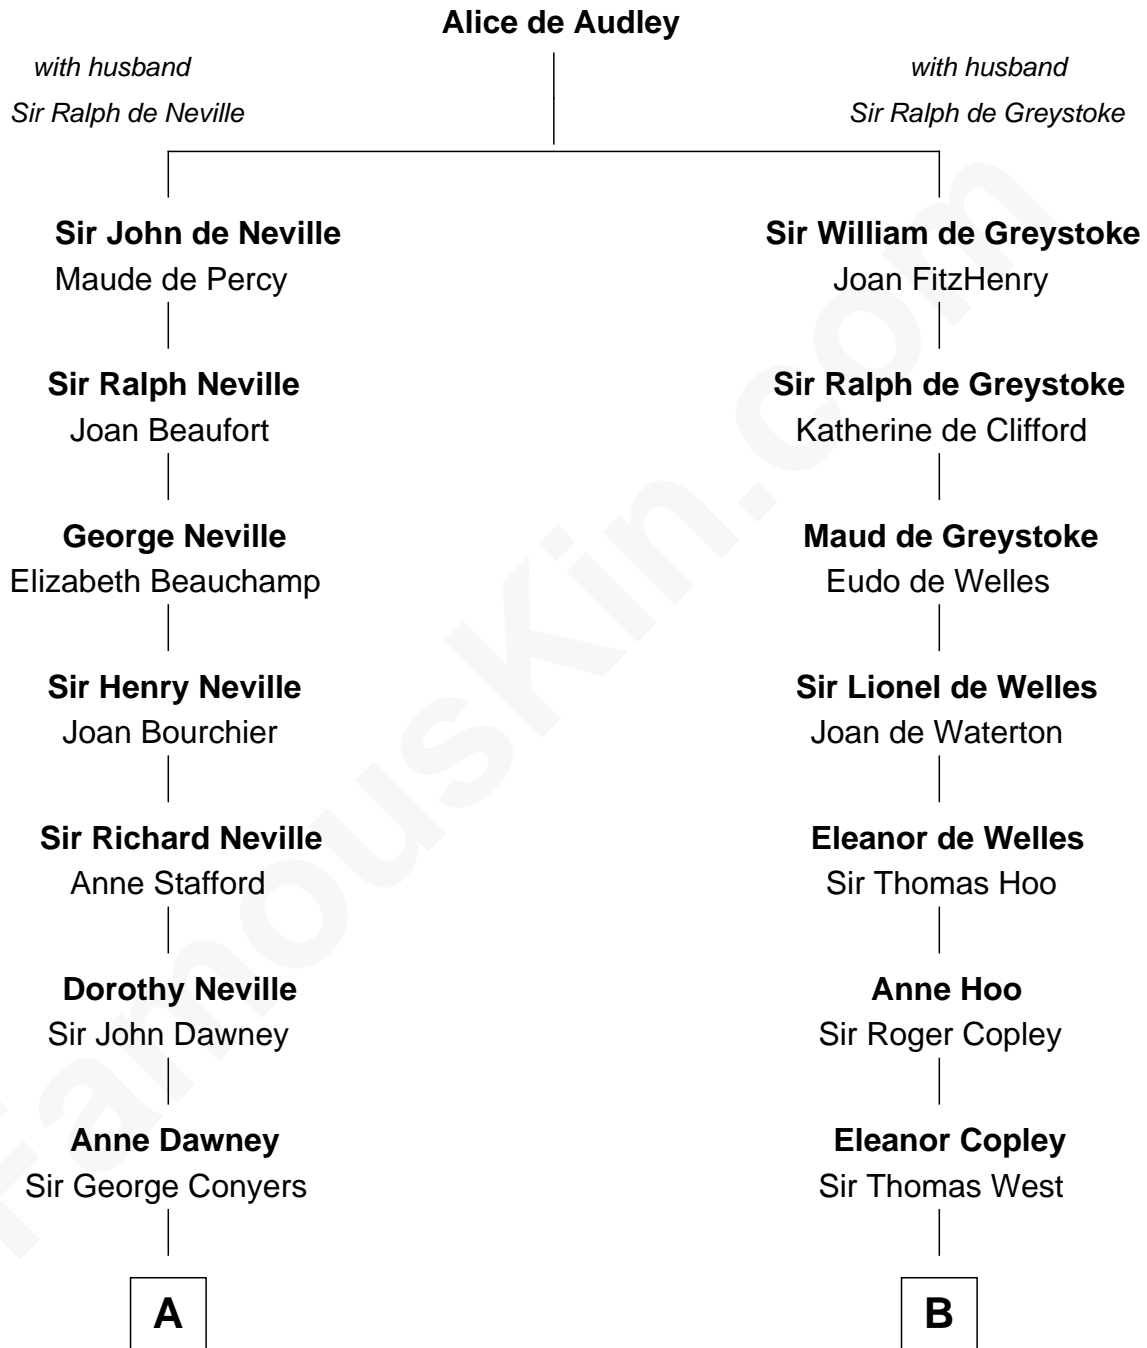

**FamousKin.com**  
**Relationship Chart of**  
**Zachary Taylor**  
*12th U.S. President*

15th cousin 6 times removed of

**Nelson Rockefeller**  
*41st U.S. Vice-President*

**C**

—  
**Lucy Avery**

Godfrey Lewis Rockefeller

—  
**William Avery Rockefeller**

Eliza Davison

—  
**John Davison Rockefeller**

Laura Celestia Spelman

—  
**John Davison Rockefeller**

Abby Greene Aldrich

—  
**Nelson Rockefeller**

*41st U.S. Vice-President*