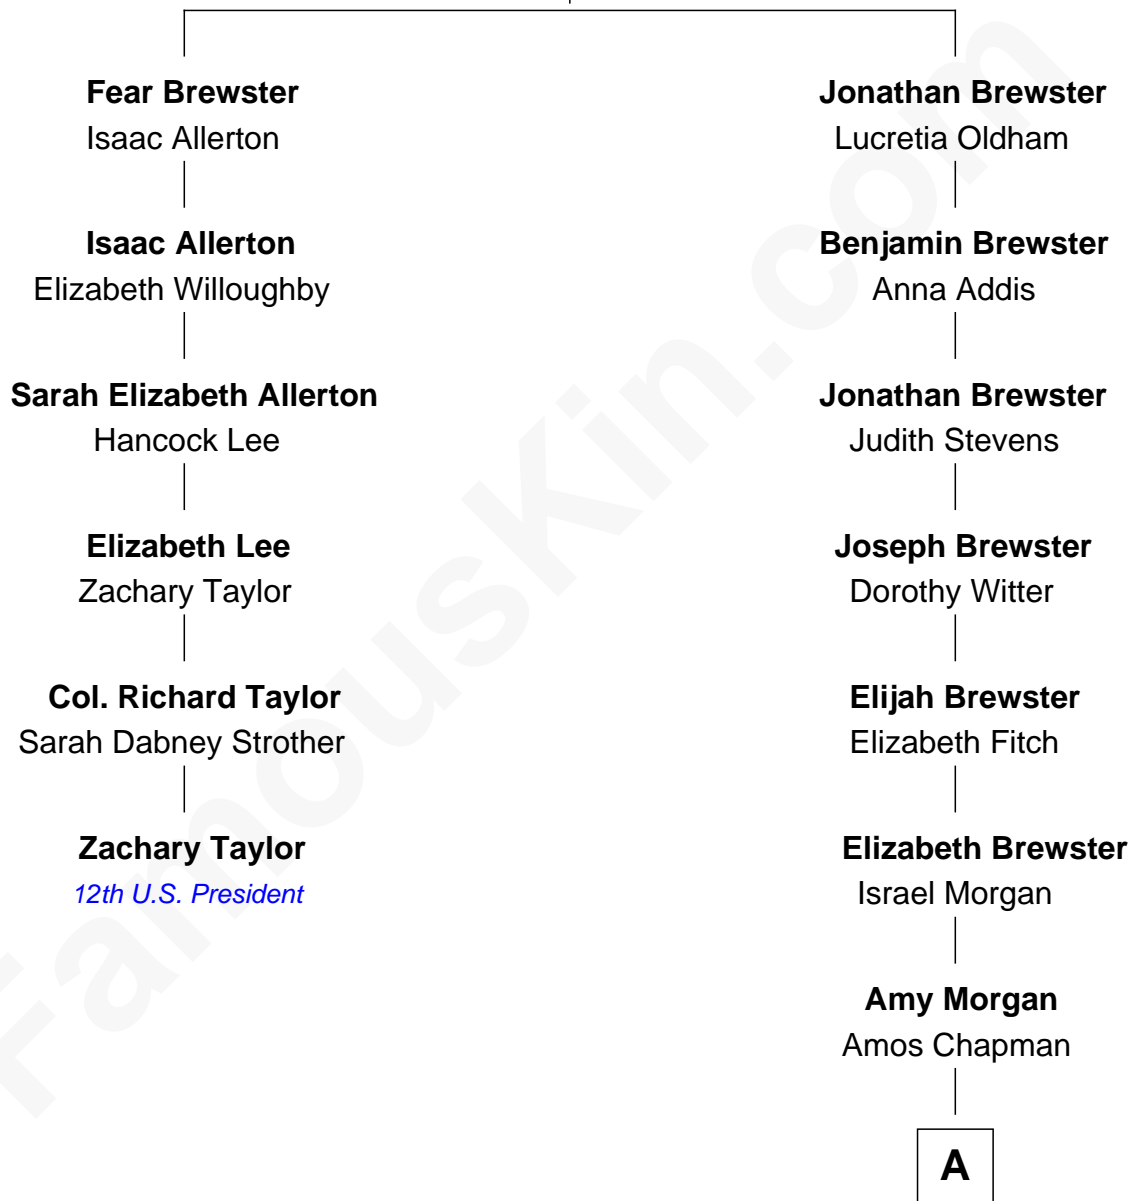

# FamousKin.com Relationship Chart of

**Zachary Taylor**

*12th U.S. President*

5th cousin 5 times removed of

**Nelson Rockefeller**

*41st U.S. Vice-President*

**William Brewster**

Mary - - - - -

A

Francis Morgan Chapman

Lucy Anne Truman

Abby Pearce Truman Chapman

Nelson Wilmarth Aldrich

Abby Greene Aldrich

John Davison Rockefeller

Nelson Rockefeller

*41st U.S. Vice-President*

FamousKin.com