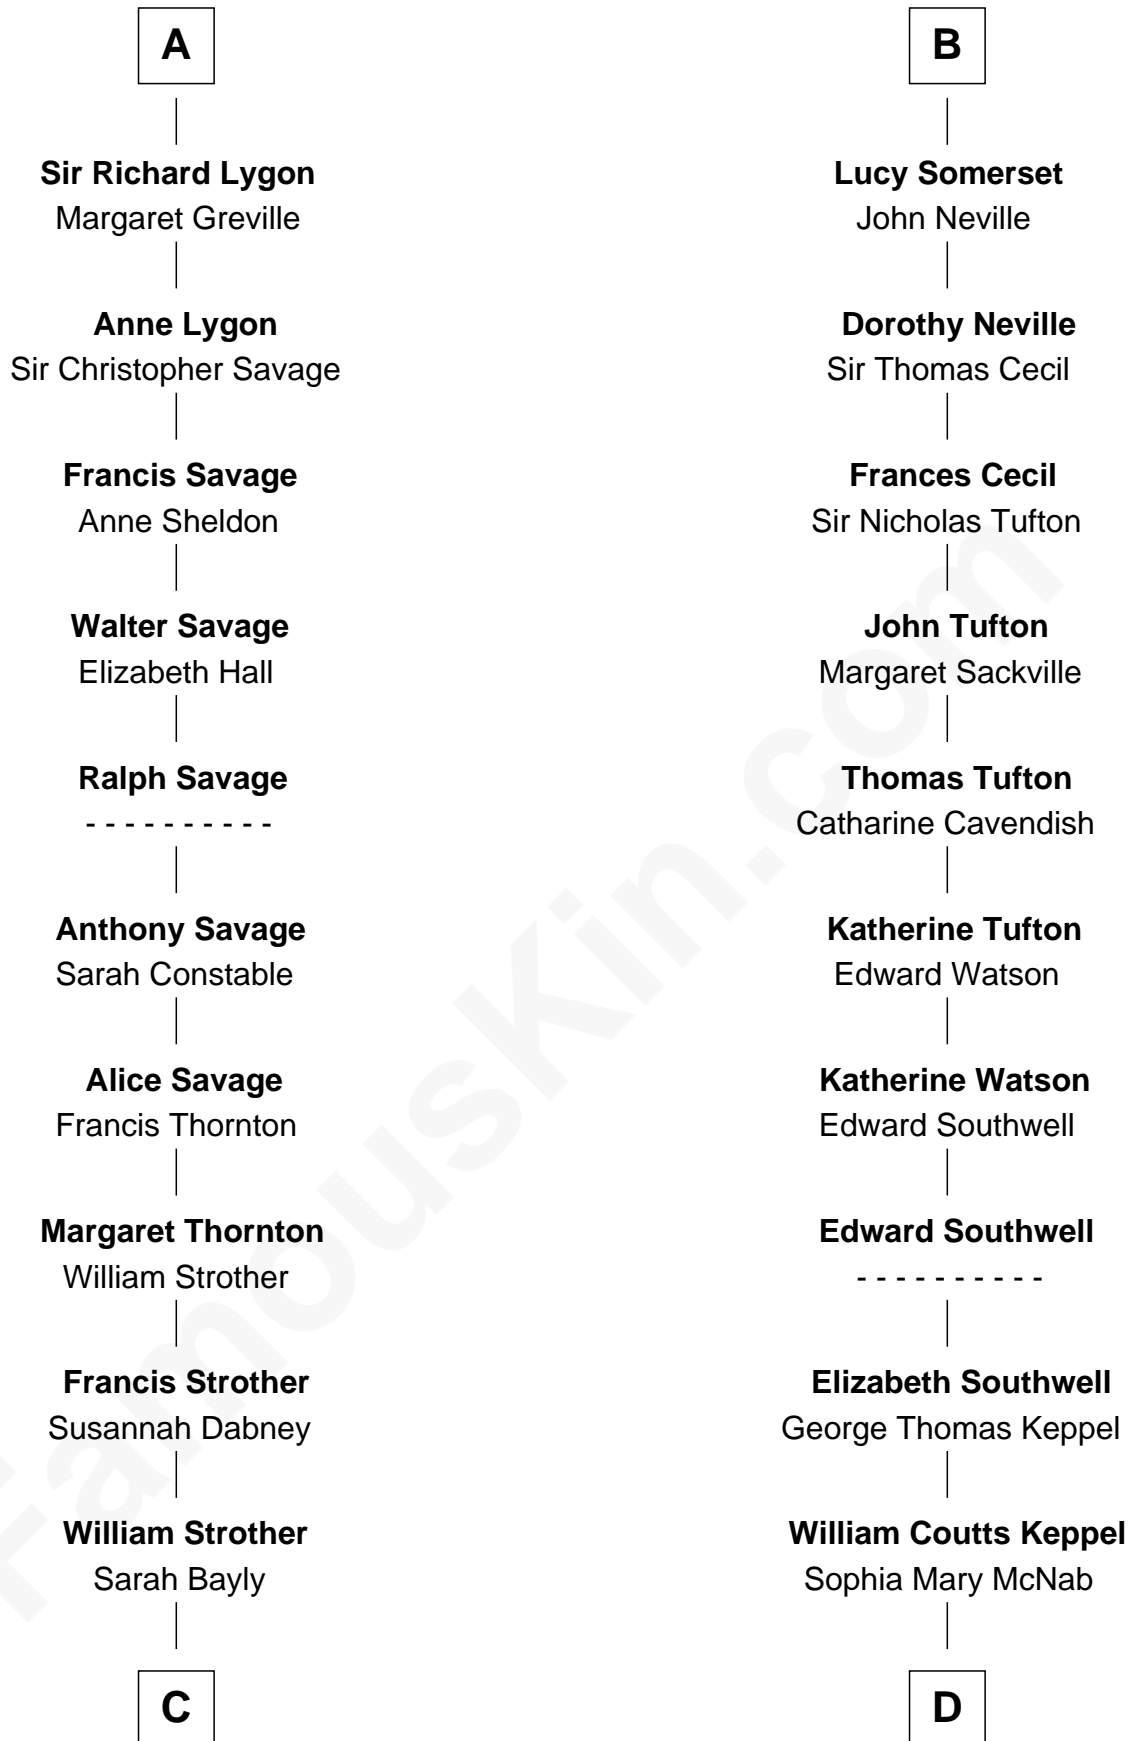

FamousKin.com
Relationship Chart of
Zachary Taylor
12th U.S. President

18th cousin 2 times removed of
Camilla Parker Bowles
Queen Consort of the United Kingdom

C

Sarah Dabney Strother

Col. Richard Taylor

Zachary Taylor

12th U.S. President

D

George Keppel

Alice Frederica Edmonstone

Sonia Rosemary Keppel

Roland Calvert Cubitt

Rosalind Maud Cubitt

Bruce Middleton Hope Shand