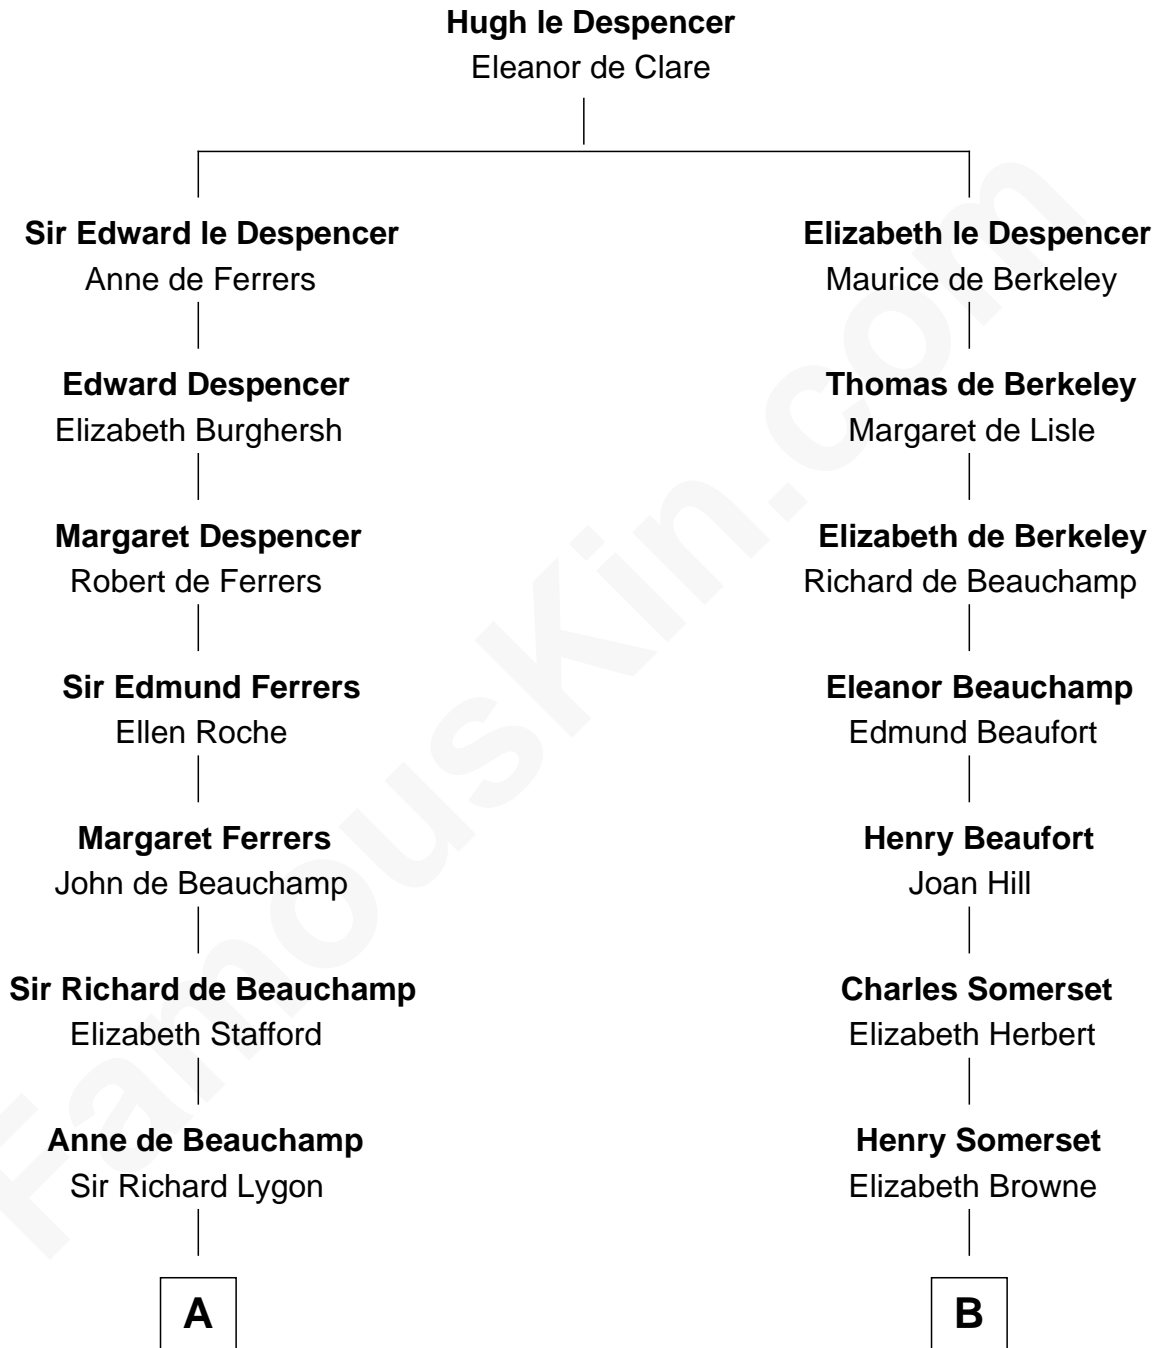

FamousKin.com
Relationship Chart of
Zachary Taylor
12th U.S. President

18th cousin 2 times removed of
Camilla Parker Bowles
Queen Consort of the United Kingdom

C

Sarah Dabney Strother

Col. Richard Taylor

Zachary Taylor

12th U.S. President

D

George Keppel

Alice Frederica Edmonstone

Sonia Rosemary Keppel

Roland Calvert Cubitt

Rosalind Maud Cubitt

Bruce Middleton Hope Shand