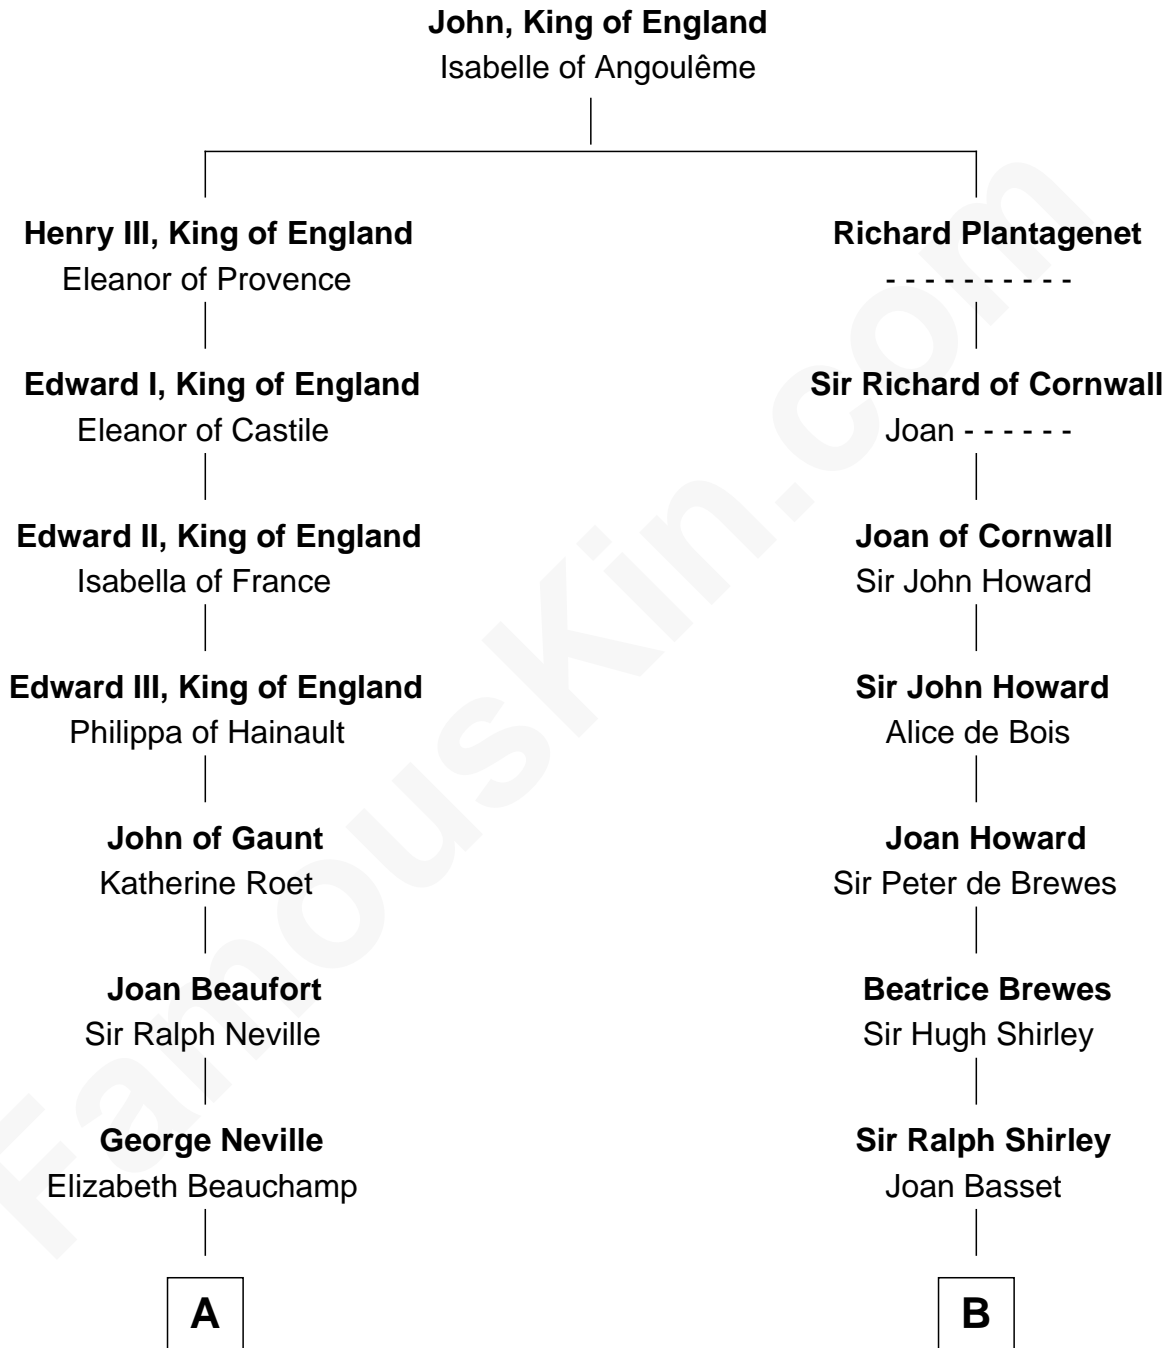

FamousKin.com
Relationship Chart of
Zachary Taylor
12th U.S. President

19th cousin 2 times removed of
Helen (Herron) Taft
First Lady of President William H. Taft

C

William Strother

Sarah Bayly

Sarah Dabney Strother

Col. Richard Taylor

Zachary Taylor

12th U.S. President

D

Joanna Wilcockson

David Welles

Charity Welles

Rev. Isaac Clinton