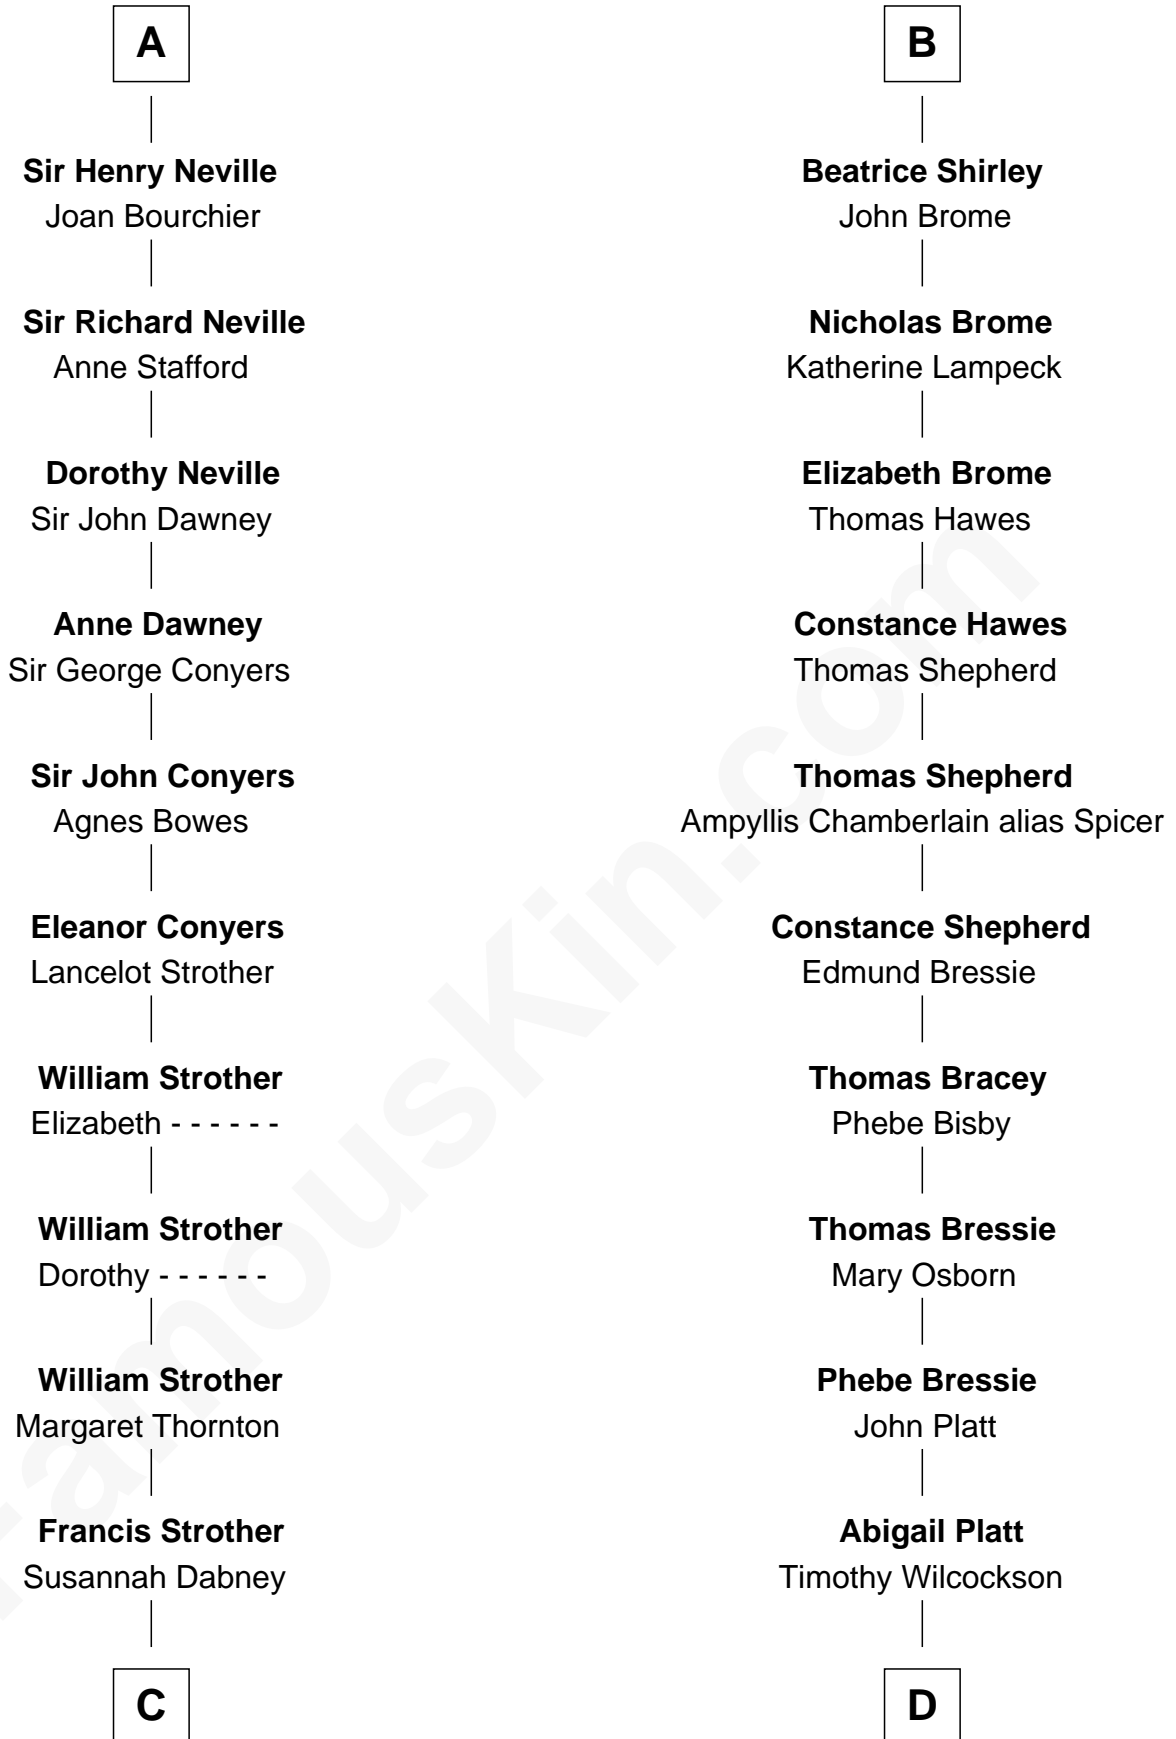

FamousKin.com
Relationship Chart of
Zachary Taylor
12th U.S. President

19th cousin 2 times removed of
Helen (Herron) Taft
First Lady of President William H. Taft

C

William Strother

Sarah Bayly

Sarah Dabney Strother

Col. Richard Taylor

Zachary Taylor

12th U.S. President

D

Joanna Wilcockson

David Welles

Charity Welles

Rev. Isaac Clinton

Maria Clinton

Ela Collins

Harriet Anne Collins

John Williamson Herron

Helen (Herron) Taft

First Lady of William H. Taft

FamousKin.com