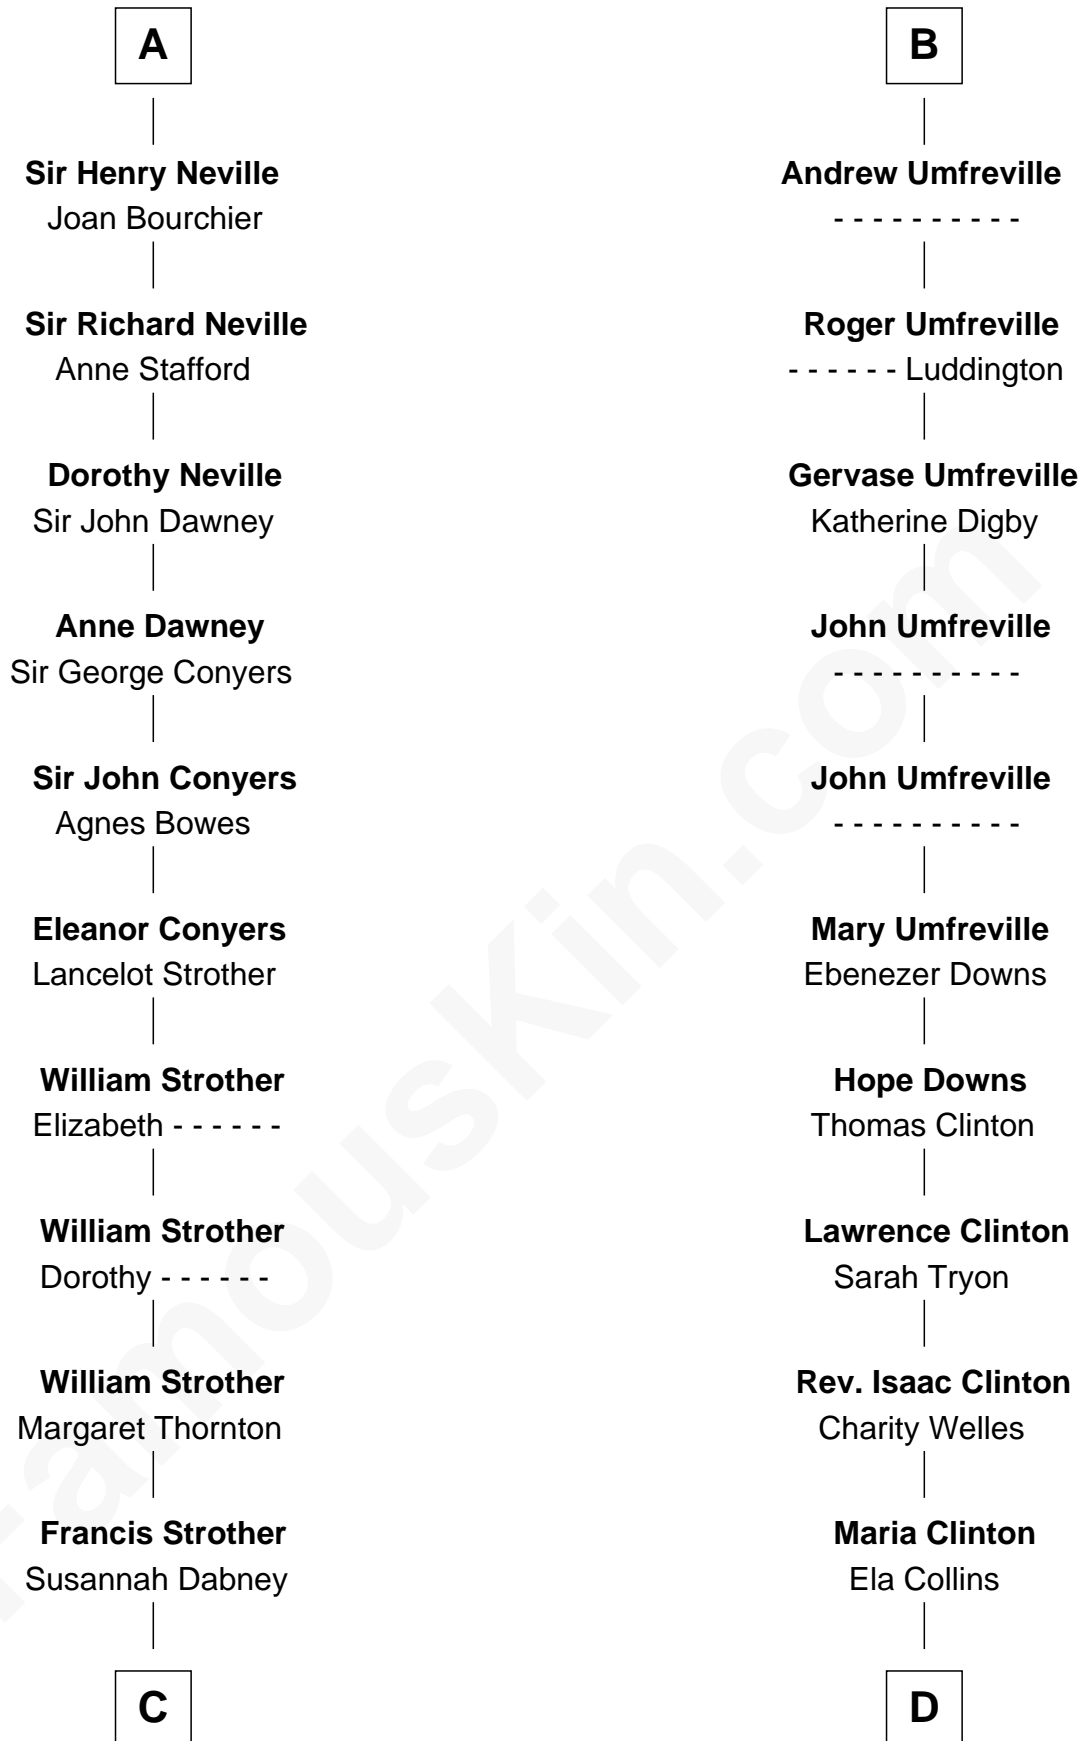

**FamousKin.com**  
**Relationship Chart of**  
**Zachary Taylor**  
*12th U.S. President*

18th cousin 1 time removed of

**Helen (Herron) Taft**  
*First Lady of President William H. Taft*

**C**

**William Strother**

Sarah Bayly

**Sarah Dabney Strother**

Col. Richard Taylor

**Zachary Taylor**

*12th U.S. President*

**D**

**Harriet Anne Collins**

John Williamson Herron

**Helen (Herron) Taft**

*First Lady of William H. Taft*

FamousKin.com