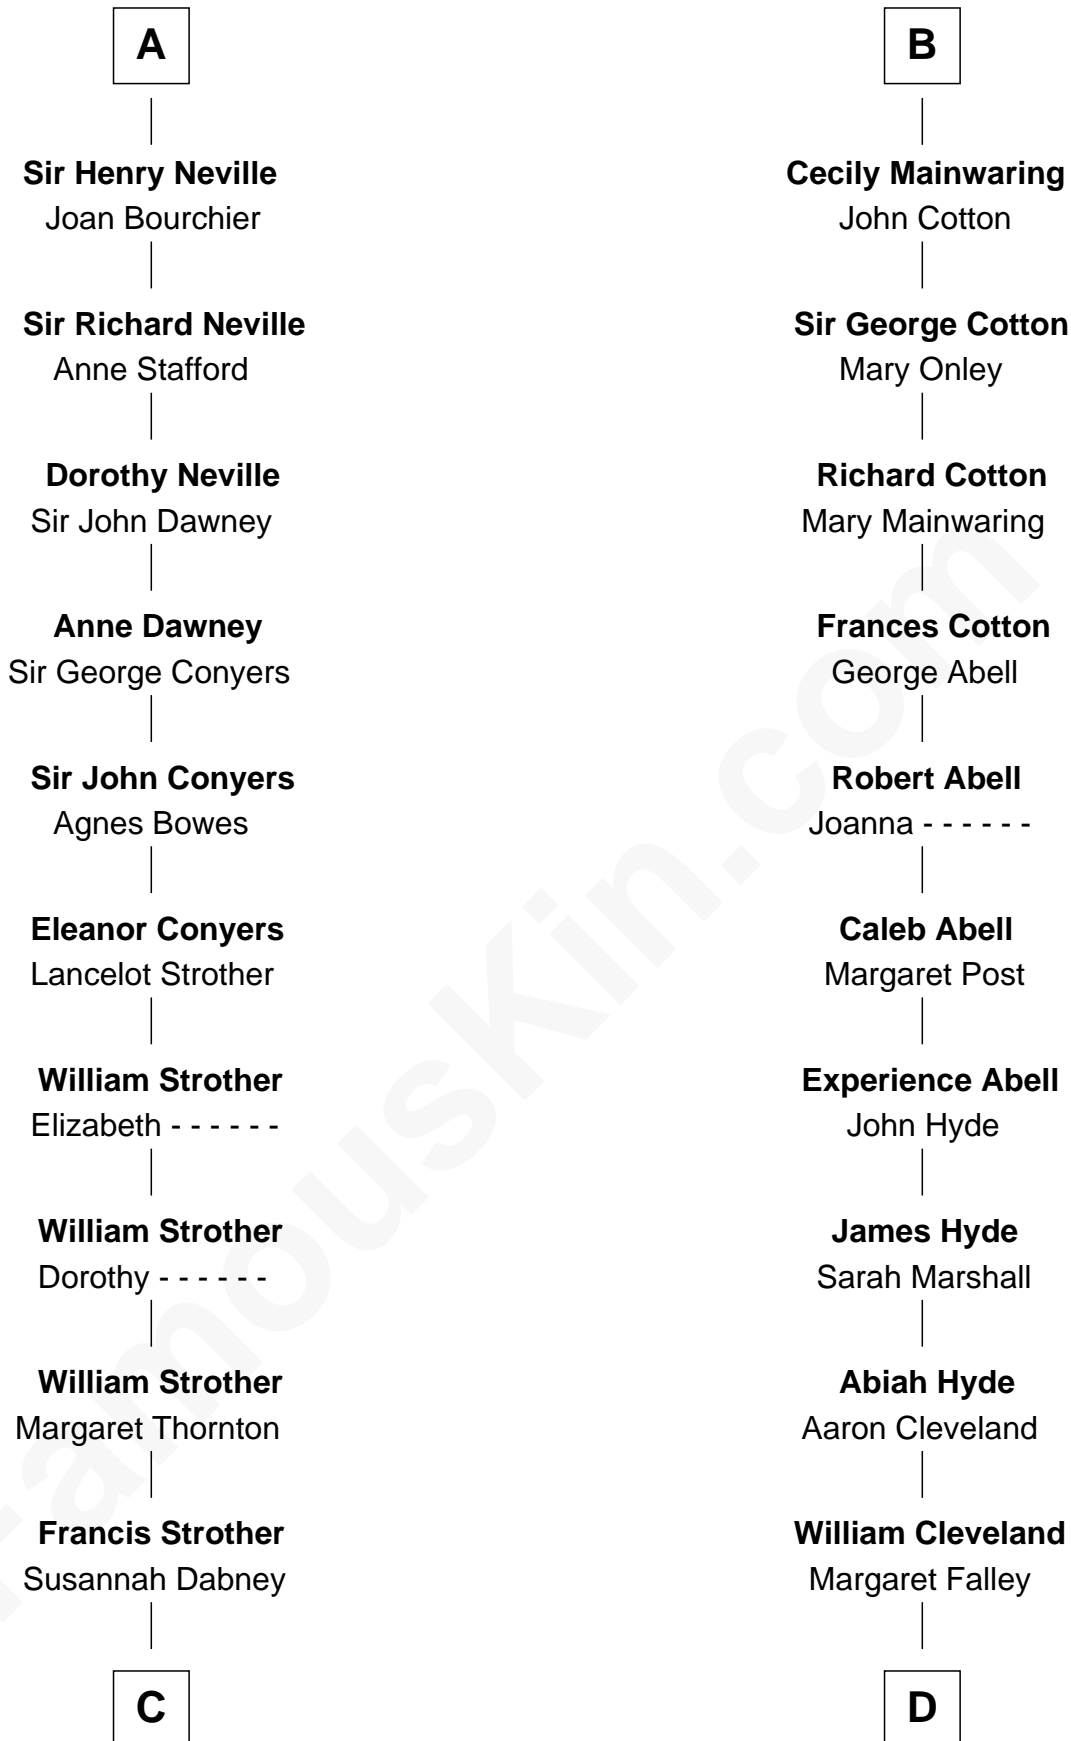

FamousKin.com Relationship Chart of

Zachary Taylor

12th U.S. President

18th cousin 1 time removed of

Grover Cleveland

22nd and 24th U.S. President

Sir Roger de Quincy

Helen of Galloway

FamousKin.com