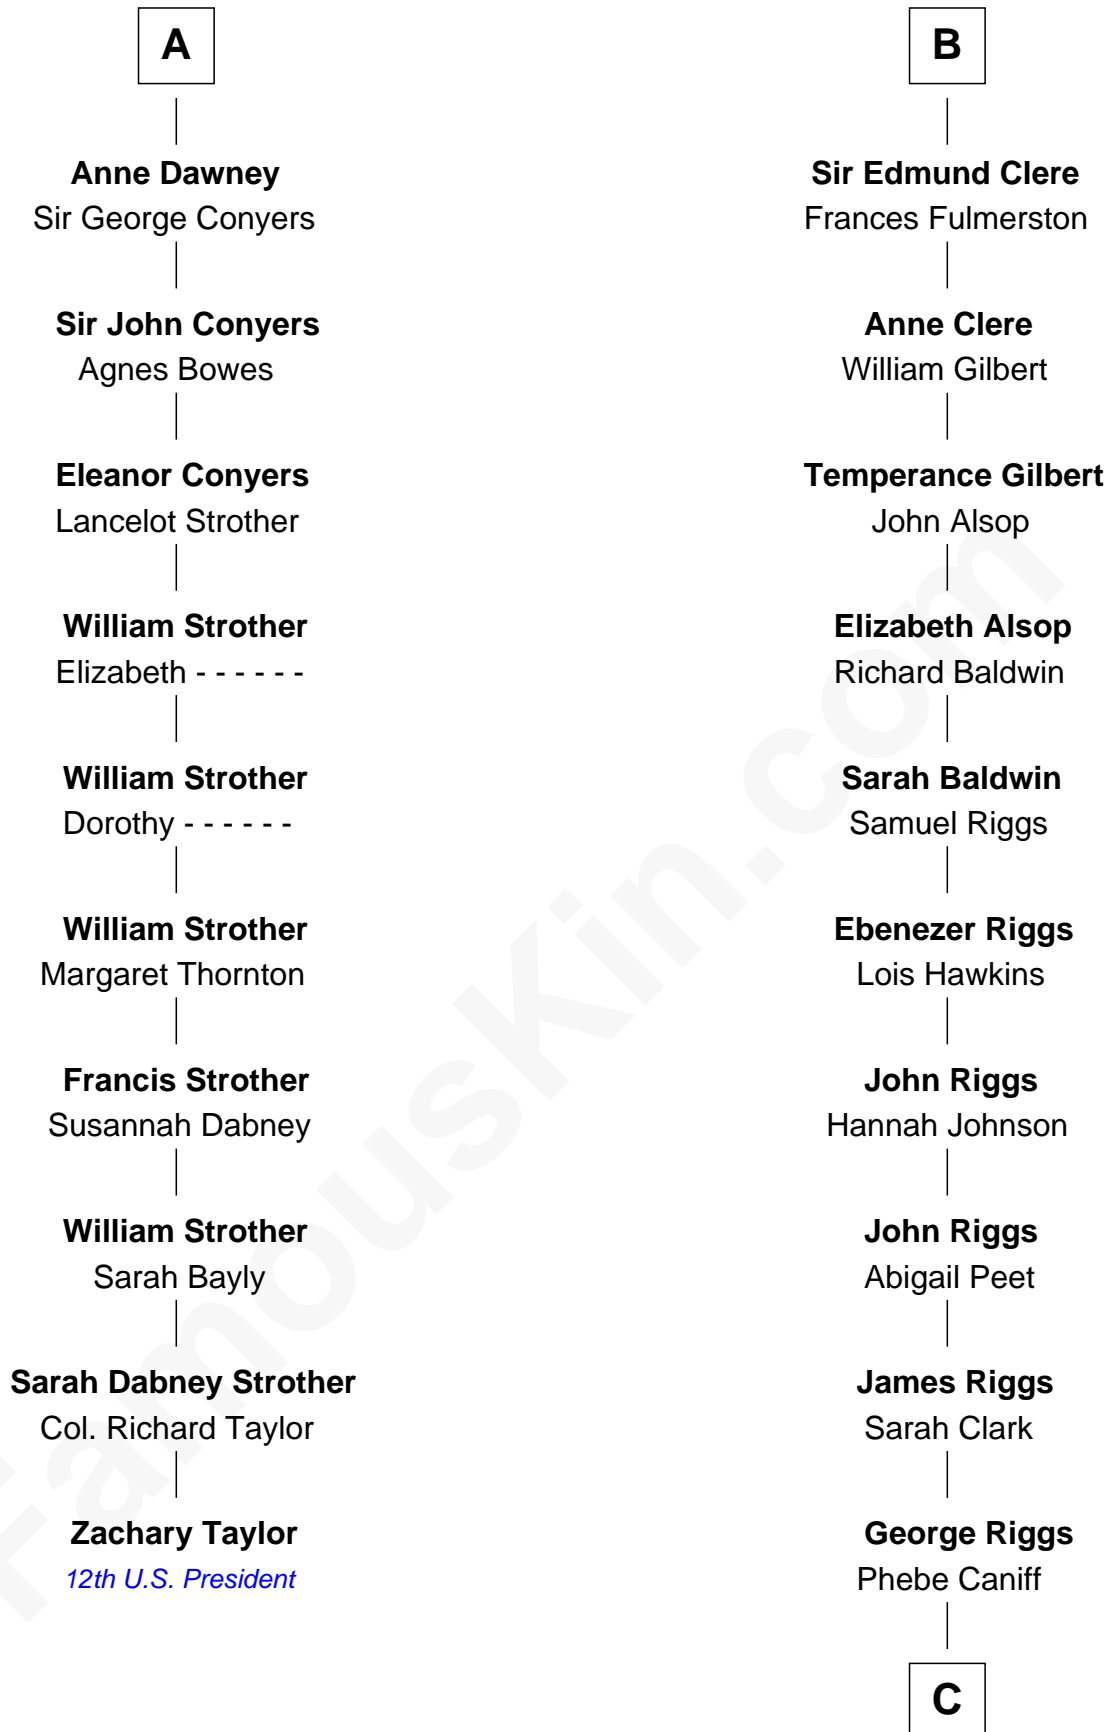

FamousKin.com
Relationship Chart of
Zachary Taylor
12th U.S. President

16th cousin 4 times removed of
Mamie (Doud) Eisenhower
First Lady of President Dwight Eisenhower

C

Maria Riggs

Eli Doud

Royal Houghton Doud

Mary Cornelia Sheldon

John Sheldon Doud

Elivera Mathilda Carlson

Mamie (Doud) Eisenhower

First Lady of Dwight Eisenhower

FamousKin.com