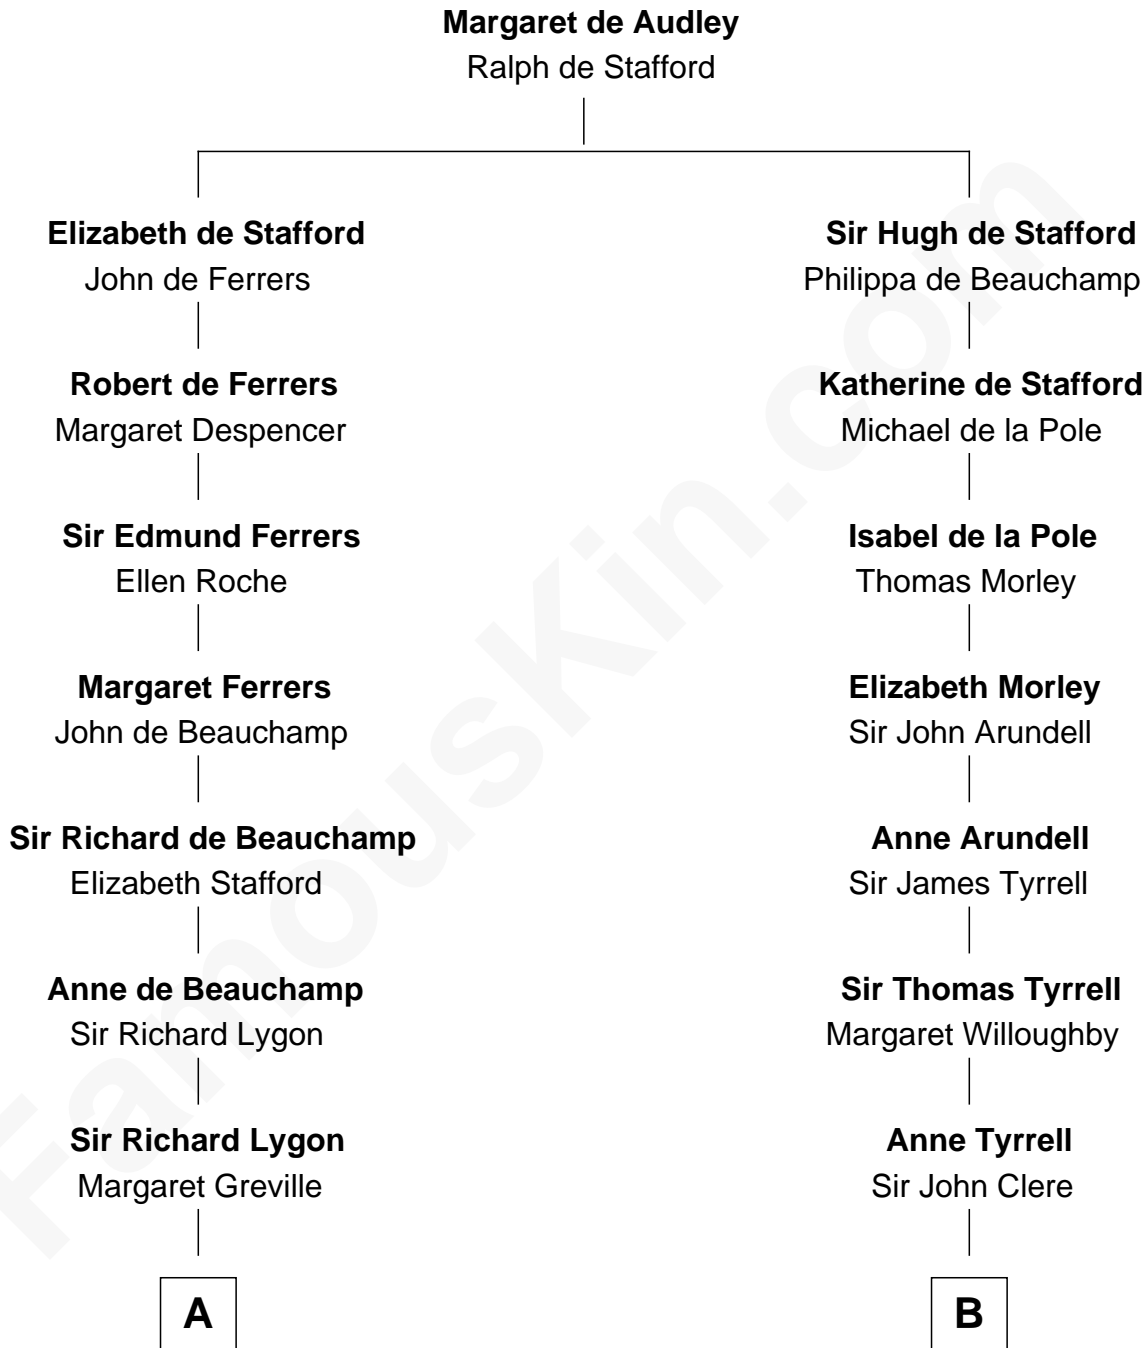

FamousKin.com
Relationship Chart of
Zachary Taylor
12th U.S. President

17th cousin 3 times removed of

Mamie (Doud) Eisenhower
First Lady of President Dwight Eisenhower

C

—
Maria Riggs

Eli Doud
—

—
Royal Houghton Doud

Mary Cornelia Sheldon
—

—
John Sheldon Doud

Elivera Mathilda Carlson
—

—
Mamie (Doud) Eisenhower

First Lady of Dwight Eisenhower

FamousKin.com