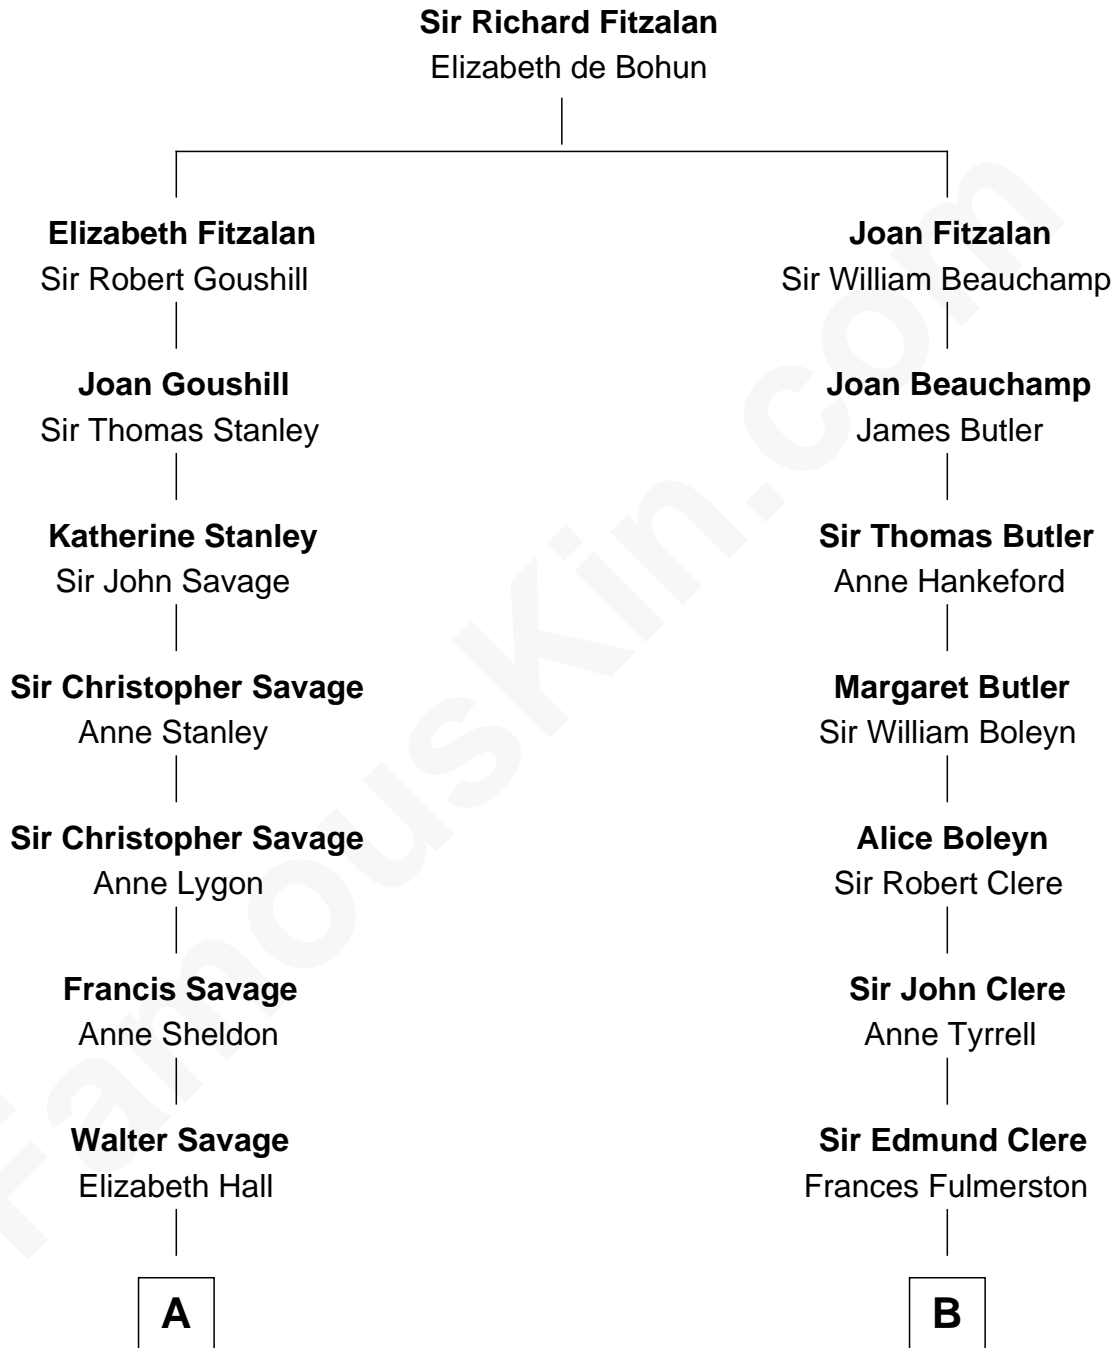

FamousKin.com
Relationship Chart of
Zachary Taylor
12th U.S. President

14th cousin 5 times removed of
Mamie (Doud) Eisenhower
First Lady of President Dwight Eisenhower

C

—
Royal Houghton Doud

Mary Cornelia Sheldon

—
John Sheldon Doud

Elivera Mathilda Carlson

—
Mamie (Doud) Eisenhower

First Lady of Dwight Eisenhower

FamousKin.com