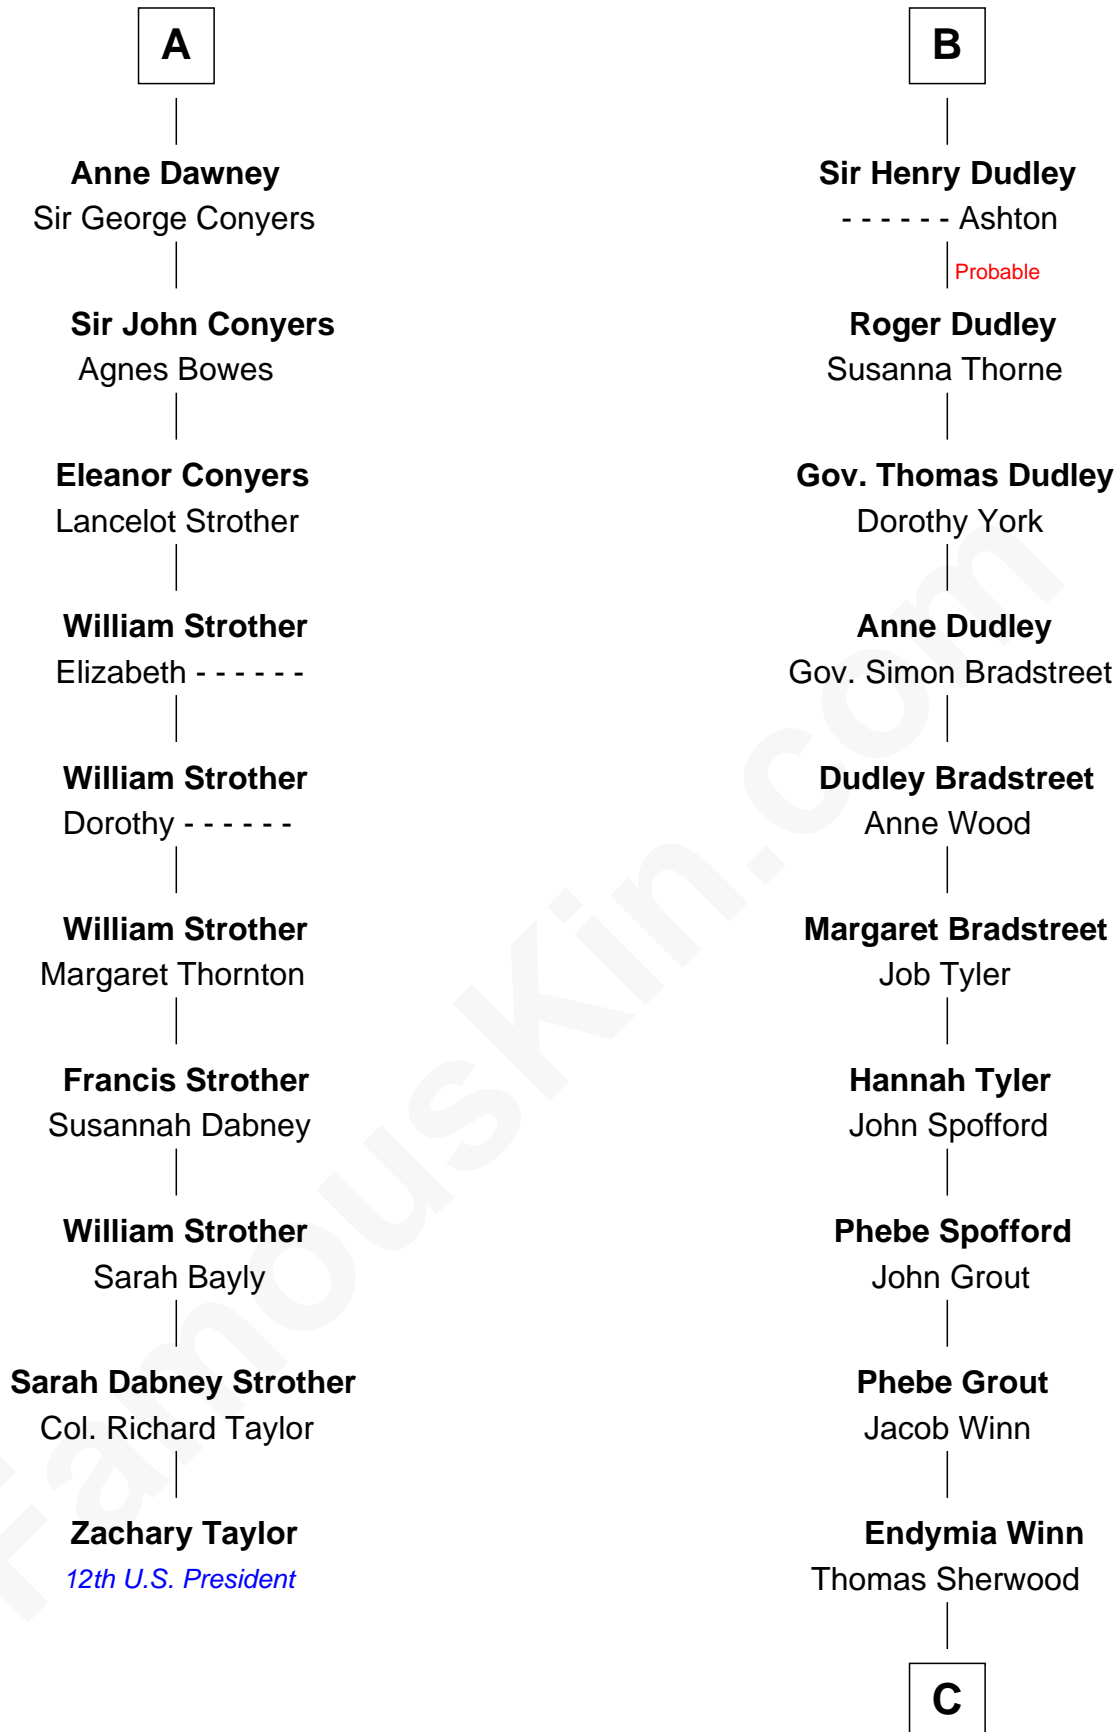

FamousKin.com
Relationship Chart of
Zachary Taylor
12th U.S. President

16th cousin 4 times removed of
Herbert Hoover
31st U.S. President

C

—
Lucinda Sherwood

John Minthorn

—
Theodore Minthorn

Mary Wasley

—
Hulda Randall Minthorn

Jessie Clark Hoover

—
Herbert Hoover

31st U.S. President

FamousKin.com