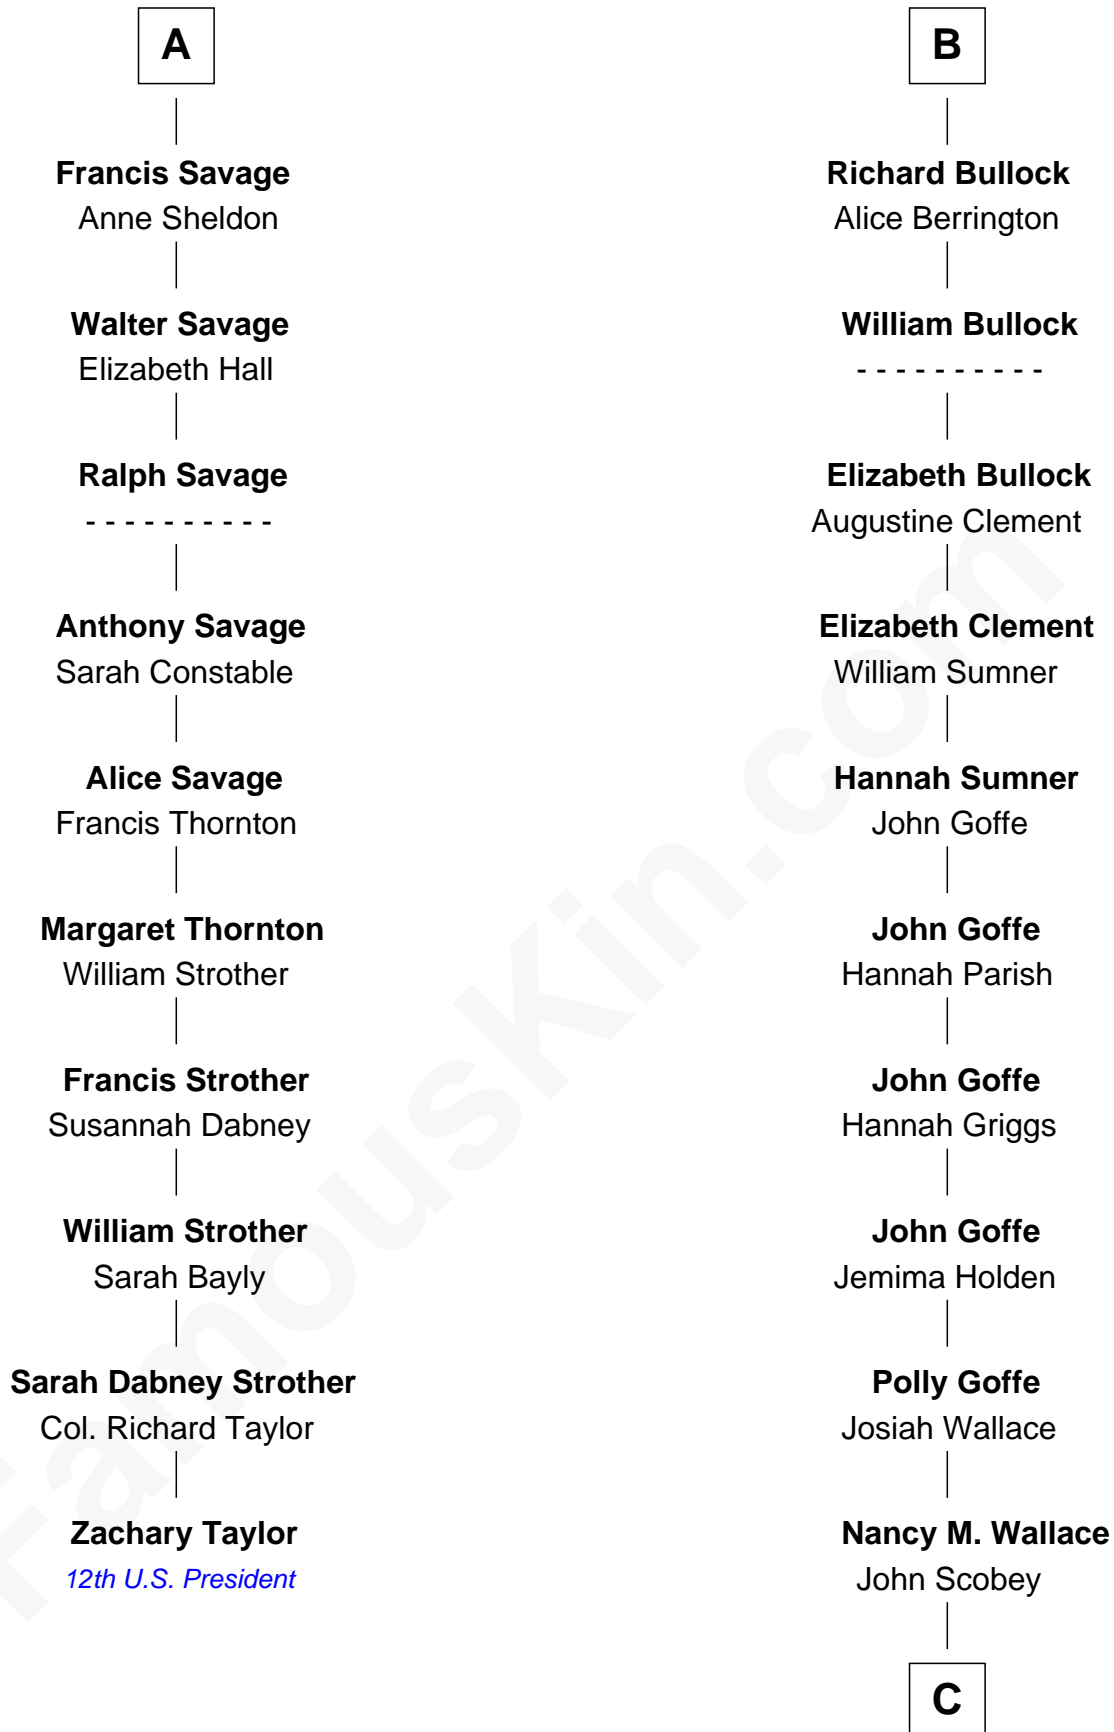

FamousKin.com
Relationship Chart of
Zachary Taylor
12th U.S. President

16th cousin 3 times removed of
Lou (Henry) Hoover
First Lady of President Herbert Hoover

C

Philomelia Sophia Scobey

Phineas Weed

Florence Ida Weed

Charles Delano Henry

Lou (Henry) Hoover

First Lady of Herbert Hoover

FamousKin.com